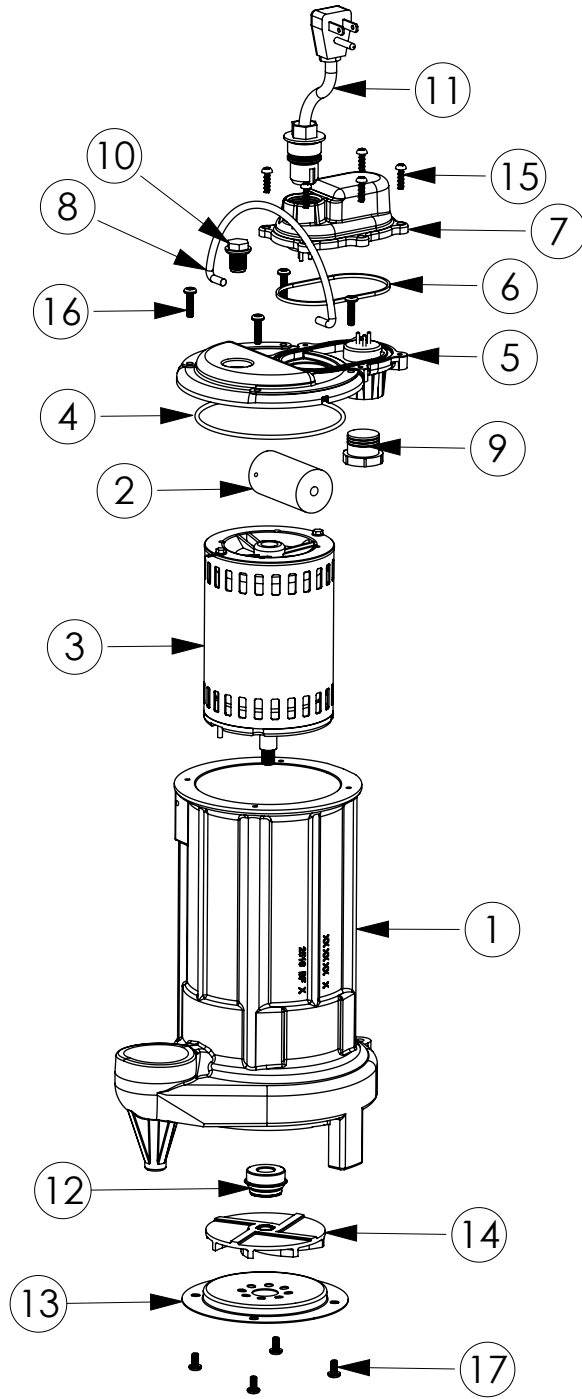

280 (B20)

280 (B20)

#	PART #	DESCRIPTION	QTY	Note
1	25160AG	CAST IRON HOUSING WITH HOLE	1	
2	25200B0	CAPACITOR	1	[1]
3	2517000	MOTOR, .8 HP	1	
4	2357000	O-RING	1	[1]
5	240600G	MOTOR COVER, GREY	1	
6	K001046	SEALRING, CHAMBER COVER	1	
7	240700G	CHAMBER COVER, GREY	1	
8	K001082	HANDLE	1	
9	8105000	PROTECTIVE CAP	1	
10	8089000	OIL PLUG, O-RING ASSEMBLY	1	
11	K001010	POWER CORD, 115V, 10 FOOT CORD	1	
12	50980A0	1/2 INCH UNITIZED SEAL	1	[1]
13	2414000	280 SERIES STAMPING INLET	1	
14	K001091	280 SERIES IMPELLER KIT	1	
15	8104200	#10 HILO X 5/8" STAINLESS STEEL SCREW	6	
16	8072000	#10 - 24 x 3/4" SCREW	4	
17	8092000	#10 - 24 x 3/8" SCREW	4	

PART NOTES:

[1] - Part requires factory authorized service. Contact Liberty Pumps at 1-800-543-2550