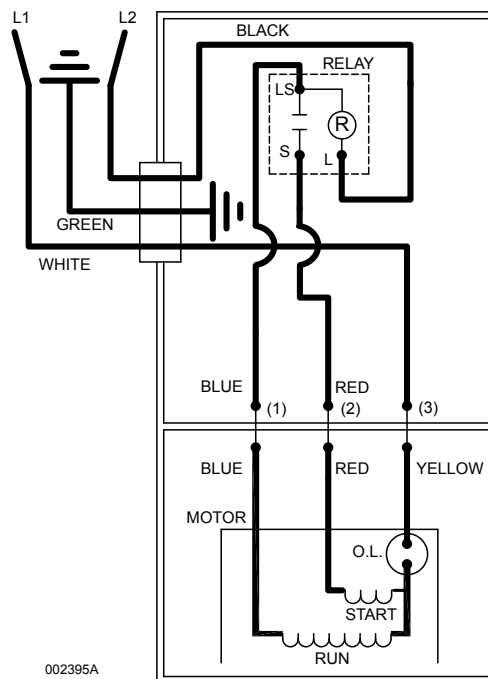

## REPLACEMENT PARTS LIST FOR MODELS:

**BN2137 NONAUTOMATIC W/PIGGYBACK FLOAT SWITCH 115V**  
**BE2137 NONAUTOMATIC W/PIGGYBACK FLOAT SWITCH 230V**

Consult factory for all other models

### TO ORDER REPLACEMENT PARTS:

#### PLEASE FURNISH THE FOLLOWING INFORMATION:

- Model Number.
- Part Number of Pump.
- Part Number and Description of part.

002395A

WIRING DIAGRAM FOR MODELS  
"BN2137-A" and "BE2137-A"  
02/01 thru Current