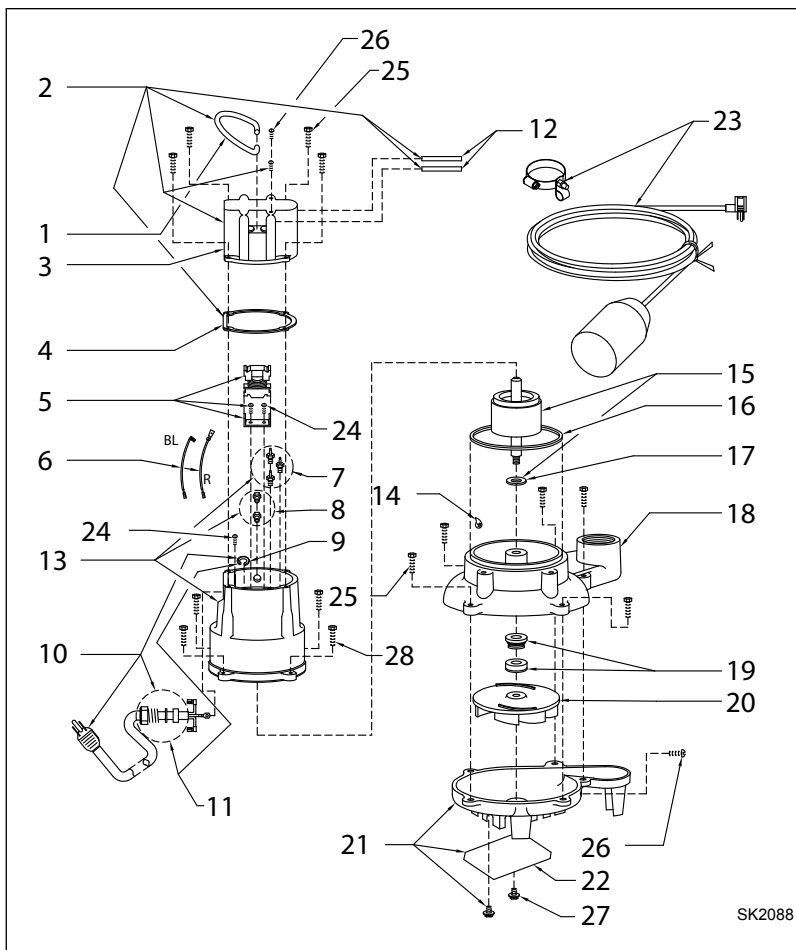

REPLACEMENT PARTS LIST FOR MODELS "BN2137" and "BE2137"

REF. NO.	DESCRIPTION	QTY	NOTES	MODELS: BN2137-A			BE2137-A		
				02/01 thru Current			02/01 thru Current		
1	• Handle	1		267032			267032		
2	• Cover & Handle Asm	1		267051			267051		
3	• Cover-mach	1		267052			267052		
4	• Gasket, Cover	1		267007			267007		
5	• Relay Asm	1		002474			002474		
6	• Wire Pkg (2) Wires	1		267014			267014		
7	• Seal, Thru Wall Term	3		003402			003402		
8	• Plug-Test	2		013095			013095		
9	• Clamp, Strain Relief	1		001770			001770		
10	• Cord, Term & Seal	1		014046			014047		
11	• Seal, Cord-Asm & Strain Relief	1		004721			004721		
12	• Retainer-Handle	2		267053			267053		
13	• Housing, Mtr & Str-GE	1		014052			014053		
14	• Oil, Dielectric (Hi-Temp)	1		006064			006064		
15	• Rotor Asm-GE	1		267005			267005		
16	• Seal, Mtr-Hsg	1		267006			267006		
17	• Washer-Thrust	1		002140			002140		
18	• Housing Pump-Mach	1		137004			137004		
19	• Seal Asm-Shaft	1		005095			005095		
20	• Impeller	1		137006			137006		
21	• Base & Plate Asm	1		137020			137020		
22	• Strainer-Plate	1		137008			137008		
23	• Float Switch	1		014773			014774		
24	• Screw, Ground #6-32	3		001877			001877		
25	• Screw, 1/4-20 SS	9		001916			001916		
26	• Screw, #10-24 SS	3		001883			001883		
27	• Sem-Scr SS	2		002000			002000		
28	• Screw 1/4-20 SS	4		012491			012491		
α	• Rebuild Kit	1		014060			014060		

• Items included in Rebuild Kit.

α Not Shown in Illustration.

§ Not sold separately.

NOTES:

1) See FM0160 Parts Price Sheet for listing of parts prices.
2) "NA" indicates, not applicable.
3) If an "X" follows Model No., or Date Mfg. on brass ID tag, consult factory for ordering of this part.