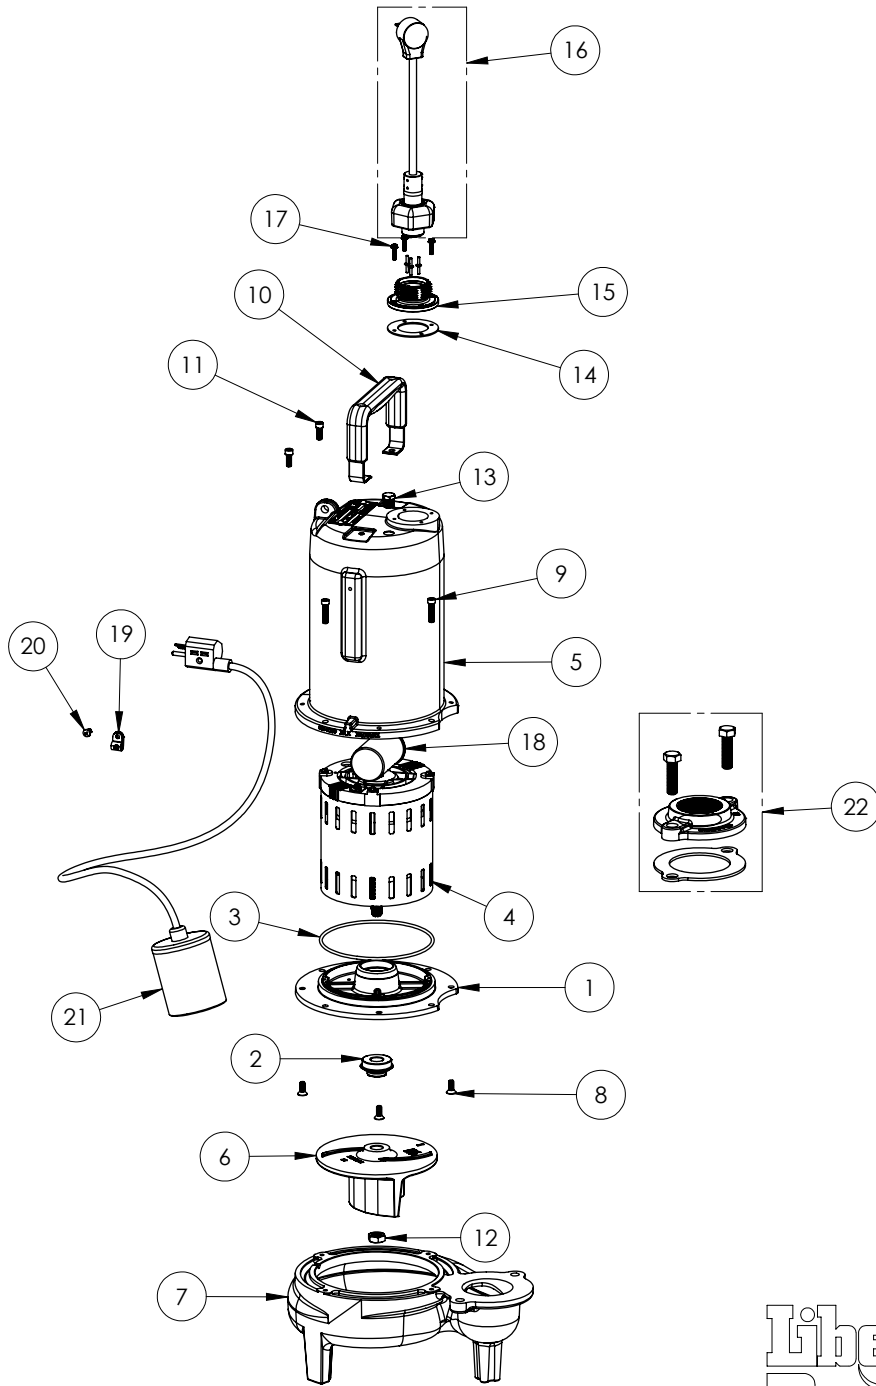

LE71A2-3 (B72)

LE71A2-3**LE71A2-3 (B72)**

#	PART #	DESCRIPTION	QTY	Note
1	53260BR	MOTOR SUPPORT PLATE	1	
2	K001717	KIT, 5/8 UNITIZED 5120000 AND LIP SEAL 5860000	1	
3	5617000	O-RING	1	
4	5329000	MOTOR	1	[1]
5	531400R	MOTOR COVER	1	[1]
6	5130000	IMPELLER, CAST IRON	1	
7	531500R	VOLUTE HOUSING	1	
8	8018000	1/4-20 x 5/8 SLOTTED FLAT HEAD BOLT	4	
9	8091000	1/4-20 x 1 HEX SOCKET HEAD BOLT	4	
10	3411200	HANDLEHANDLE, OVERMOLDED SS HANDLE	1	
11	8103000	SCREW 1/4-20x5/8" HX SKT SSSCREW 1/4-20 X 5/8 HEX SOCKET STAINLESS	2	
12	8046000	1/2-20 HEX STAINLESS STEEL JAM NUT	1	
13	50710A0	PIPE PLUG, 1/4" HEX HD BRASS NPTF	1	
14	5060000	CORD PLATE GASKET	1	
15	K001216	5619000, CORDPLATE	1	
16	K001432	POWER CORD 58900C0, 115V, 35 FT.	1	
17	8064000	#8-32 x 5/8 HEX WASHER HEAD SCREW	4	
18	51190F0	CAPACITOR	1	
19	8014000	CABLE CLAMP	1	
20	8082000	#10-24 x 3/8 EPOXY LOCK SCREW#10-24 x 3/8 EPOXY SCREW	1	
21	K001347	PUMP SWITCH, 35FT.	1	
22	K001221	2" DISCHARGE KIT	1	

PART NOTES:

[1] - Part requires factory authorized service. Contact Liberty Pumps at 1-800-543-2550