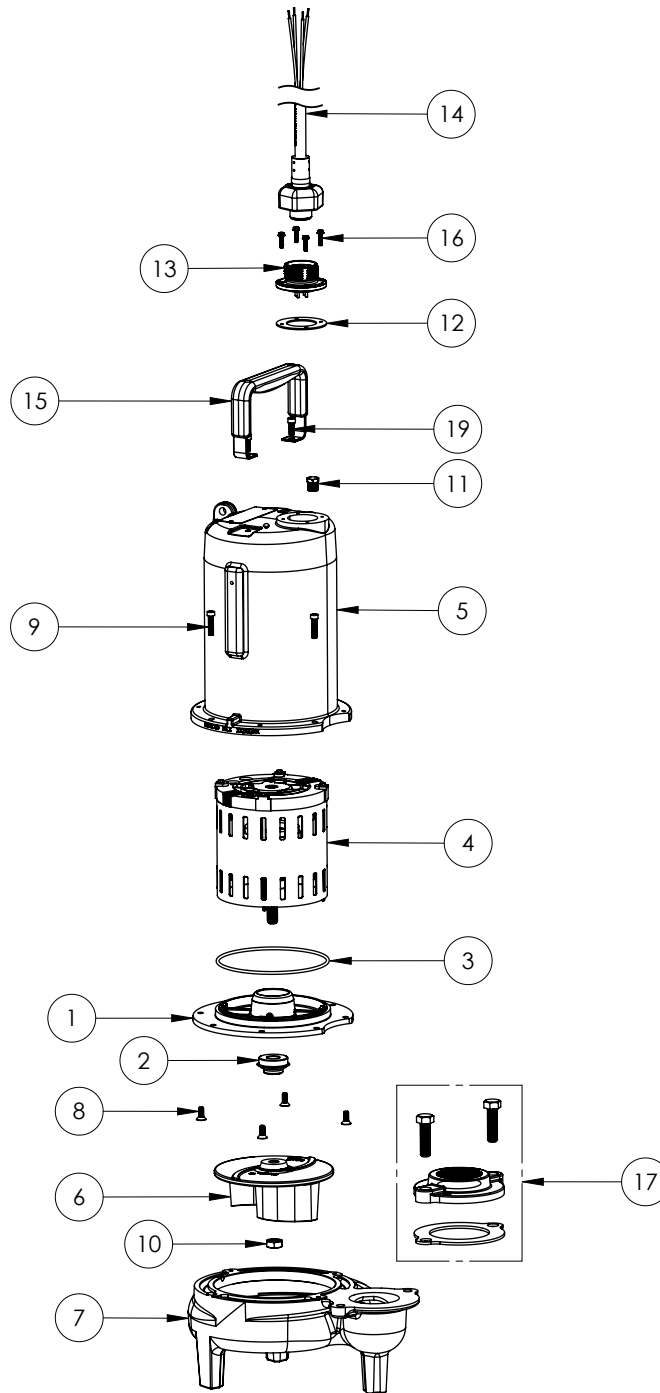

LE74M2-3 (B72)

LE74M2-3**LE74M2-3 (B72)**

#	PART #	DESCRIPTION	QTY	Note
1	53260BR	MOTOR SUPPORT PLATE	1	
2	K001717	KIT, 5/8 UNITIZED 5120000 AND LIP SEAL 5860000	1	
3	5617000	O-RING	1	
4	5331000	MOTOR (KIT, MTR REPLACE K001862)	1	[1]
5	531400R	MOTOR COVER	1	[1]
6	5130000	IMPELLER, CAST IRON	1	
7	531500R	VOLUTE HOUSING	1	
8	8018000	1/4-20 x 5/8 SLOTTED FLAT HEAD BOLT	4	
9	8091000	1/4-20 x 1 HEX SOCKET HEAD BOLT	4	
10	8046000	1/2-20 HEX STAINLESS STEEL JAM NUT	1	
11	5071000	BRASS OIL PLUG	1	
12	5060000	CORD PLATE GASKET	1	
13	5629000	CORDPLATE	1	
14	K001383	56310C0 35' CORD KIT	1	
15	3411200	HANDLE	1	
16	8064000	#8-32 x 5/8 HEX WASHER HEAD SCREW	4	
17	K001221	2" DISCHARGE KIT	1	
19	8103000	SCREW 1/4-20x5/8" HX SKT SS	2	

PART NOTES:

[1] - Part requires factory authorized service. Contact Liberty Pumps at 1-800-543-2550