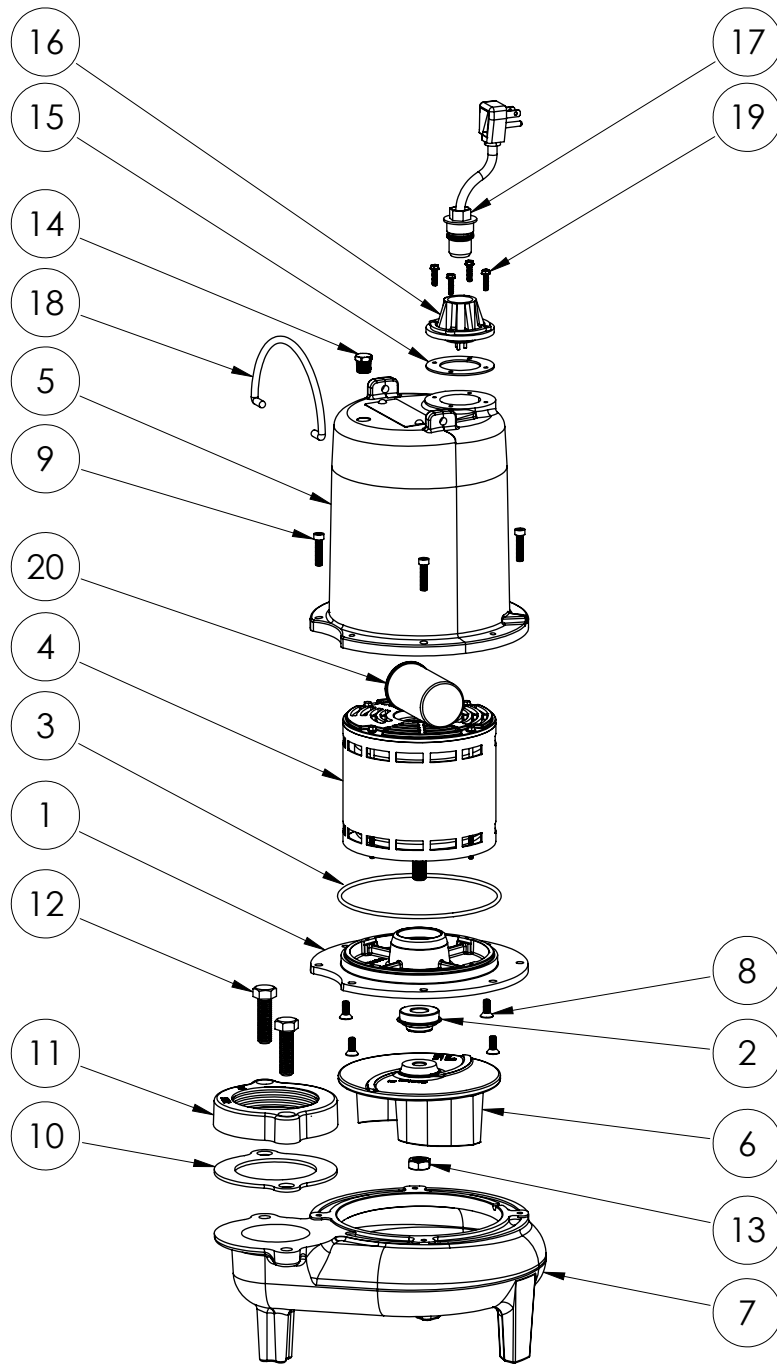

LE71M3

LE71M3 (B61)

LE71M3B61

LE71M3**LE71M3 (B61)**

| # | PART # | DESCRIPTION | QTY | Note |
|----|---------|--|-----|------|
| 1 | 532600R | MOTOR SUPPORT PLATE | 1 | |
| 2 | K001717 | KIT, 5/8 UNITIZED 5120000 AND LIP SEAL 5860000 | 1 | |
| 3 | 5617000 | O-RING | 1 | |
| 4 | 5340000 | MOTOR | 1 | |
| 5 | 531400R | MOTOR COVER | 1 | [1] |
| 6 | 5130000 | IMPELLER, CAST IRON | 1 | |
| 7 | 531500R | VOLUTE HOUSING | 1 | |
| 8 | 8018000 | 1/4-20 x 5/8 SLOTTED FLAT HEAD BOLT | 4 | |
| 9 | 8091000 | 1/4-20 x 1 HEX SOCKET HEAD BOLT | 4 | |
| 10 | 5129000 | FLANGE GASKET, FITS 2" OR 3" | 1 | |
| 11 | K001222 | 3" DISCHARGE KIT | 1 | |
| 12 | 8037000 | 1/2-13 x 1-3/4 STAINLESS STEEL BOLT | 2 | |
| 13 | 8046000 | 1/2-20 HEX STAINLESS STEEL JAM NUT | 1 | |
| 14 | 5071000 | BRASS OIL PLUG | 1 | |
| 15 | 5060000 | CORD PLATE GASKET | 1 | |
| 16 | 5014000 | CORD PLATE | 1 | |
| 17 | K001010 | POWER CORD, 115V, 10 FOOT CORD | 1 | |
| 18 | K001095 | STAINLESS STEEL HANDLE | 1 | |
| 19 | 8064000 | #8-32 x 5/8 HEX WASHER HEAD SCREW | 4 | |
| 20 | 51190F0 | CAPACITOR | 1 | |

PART NOTES:

[1] - Part requires factory authorized service. Contact Liberty Pumps at 1-800-543-2550