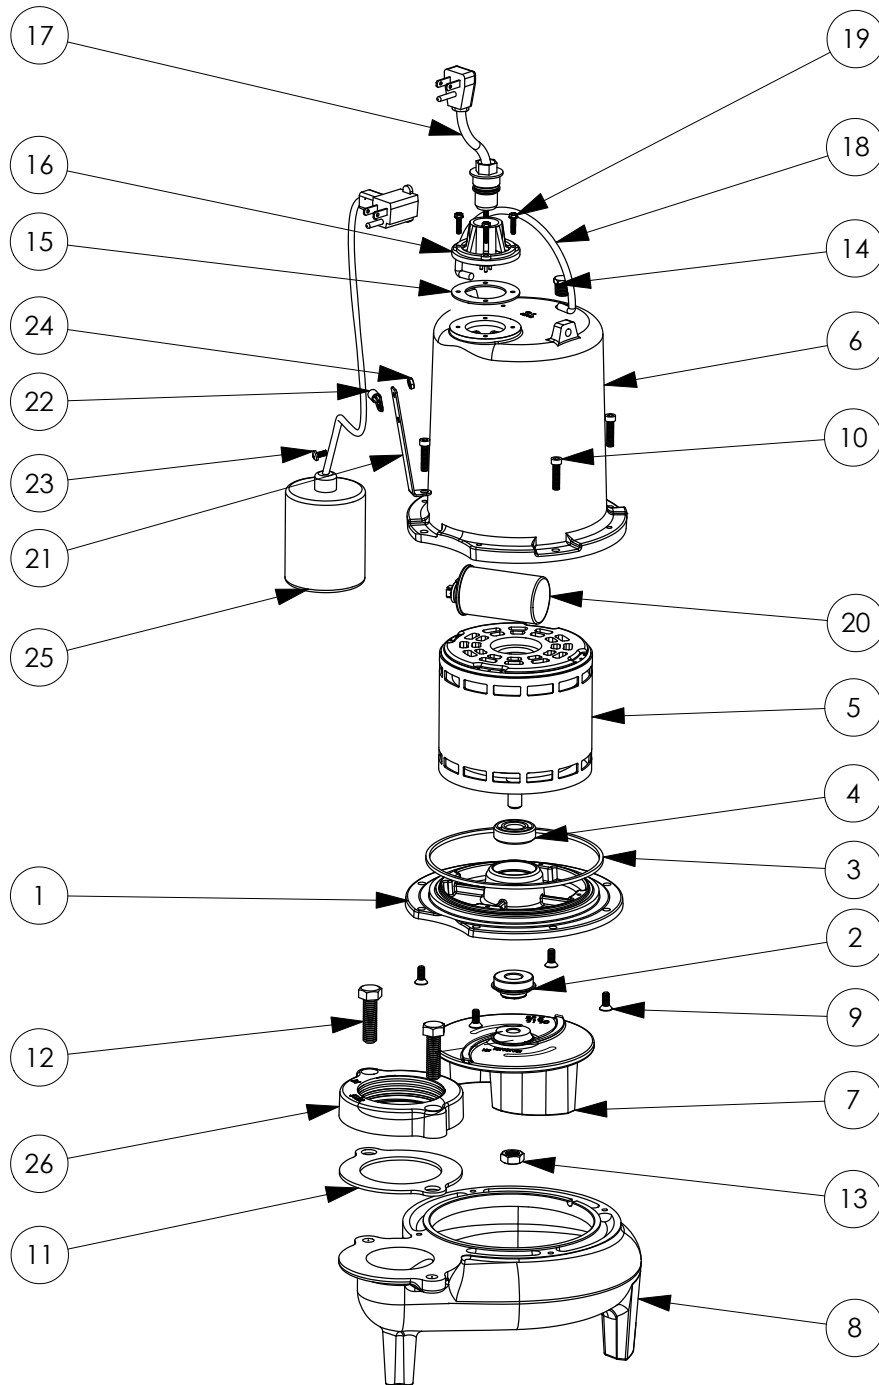

LE71A3

LE71A3 (B10)

LE71A3**LE71A3 (B10)**

#	PART #	DESCRIPTION	QTY	Note
1	510100R	MOTOR SUPPORT PLATE	1	
2	K001717	KIT, 5/8 UNITIZED 5120000 AND LIP SEAL 5860000	1	
3	5107000	MOTOR COVER SEALRING	1	[1]
4	5124000	BEARING	1	
5	5340000	MOTOR	1	
6	527700R	MOTOR COVER	1	
7	5130000	IMPELLER, CAST IRON	1	
8	510200R	VOLUTE HOUSING	1	
9	8018000	1/4-20 x 5/8 SLOTTED FLAT HEAD BOLT	4	
10	8091000	1/4-20 x 1 HEX SOCKET HEAD BOLT	4	
11	5129000	FLANGE GASKET, FITS 2" OR 3"	1	
12	8037000	1/2-13 x 1-3/4 STAINLESS STEEL BOLT	2	
13	8046000	1/2-20 HEX STAINLESS STEEL JAM NUT	1	
14	5071000	BRASS OIL PLUG	1	
15	5060000	CORD PLATE GASKET	1	
16	5014000	CORD PLATE	1	
17	K001010	POWER CORD, 115V, 10 FOOT CORD	1	
18	K001095	STAINLESS STEEL HANDLE	1	
19	8064000	#8-32 x 5/8 HEX WASHER HEAD SCREW	4	
20	51190F0	CAPACITOR	1	
21	5070000	FLOAT SWITCH SUPPORT	1	
22	8014000	CABLE CLAMP	1	
23	8082000	#10-24 x 3/8 EPOXY LOCK SCREW	1	
24	8002000	#10-24 STAINLESS STEEL HEX	1	
25	K001001	PUMP SWITCH KIT, INCLUDES MOUNTING HARDWARE	1	
26	K001222	3" DISCHARGE KIT	1	

PART NOTES:

[1] - Part requires factory authorized service. Contact Liberty Pumps at 1-800-543-2550