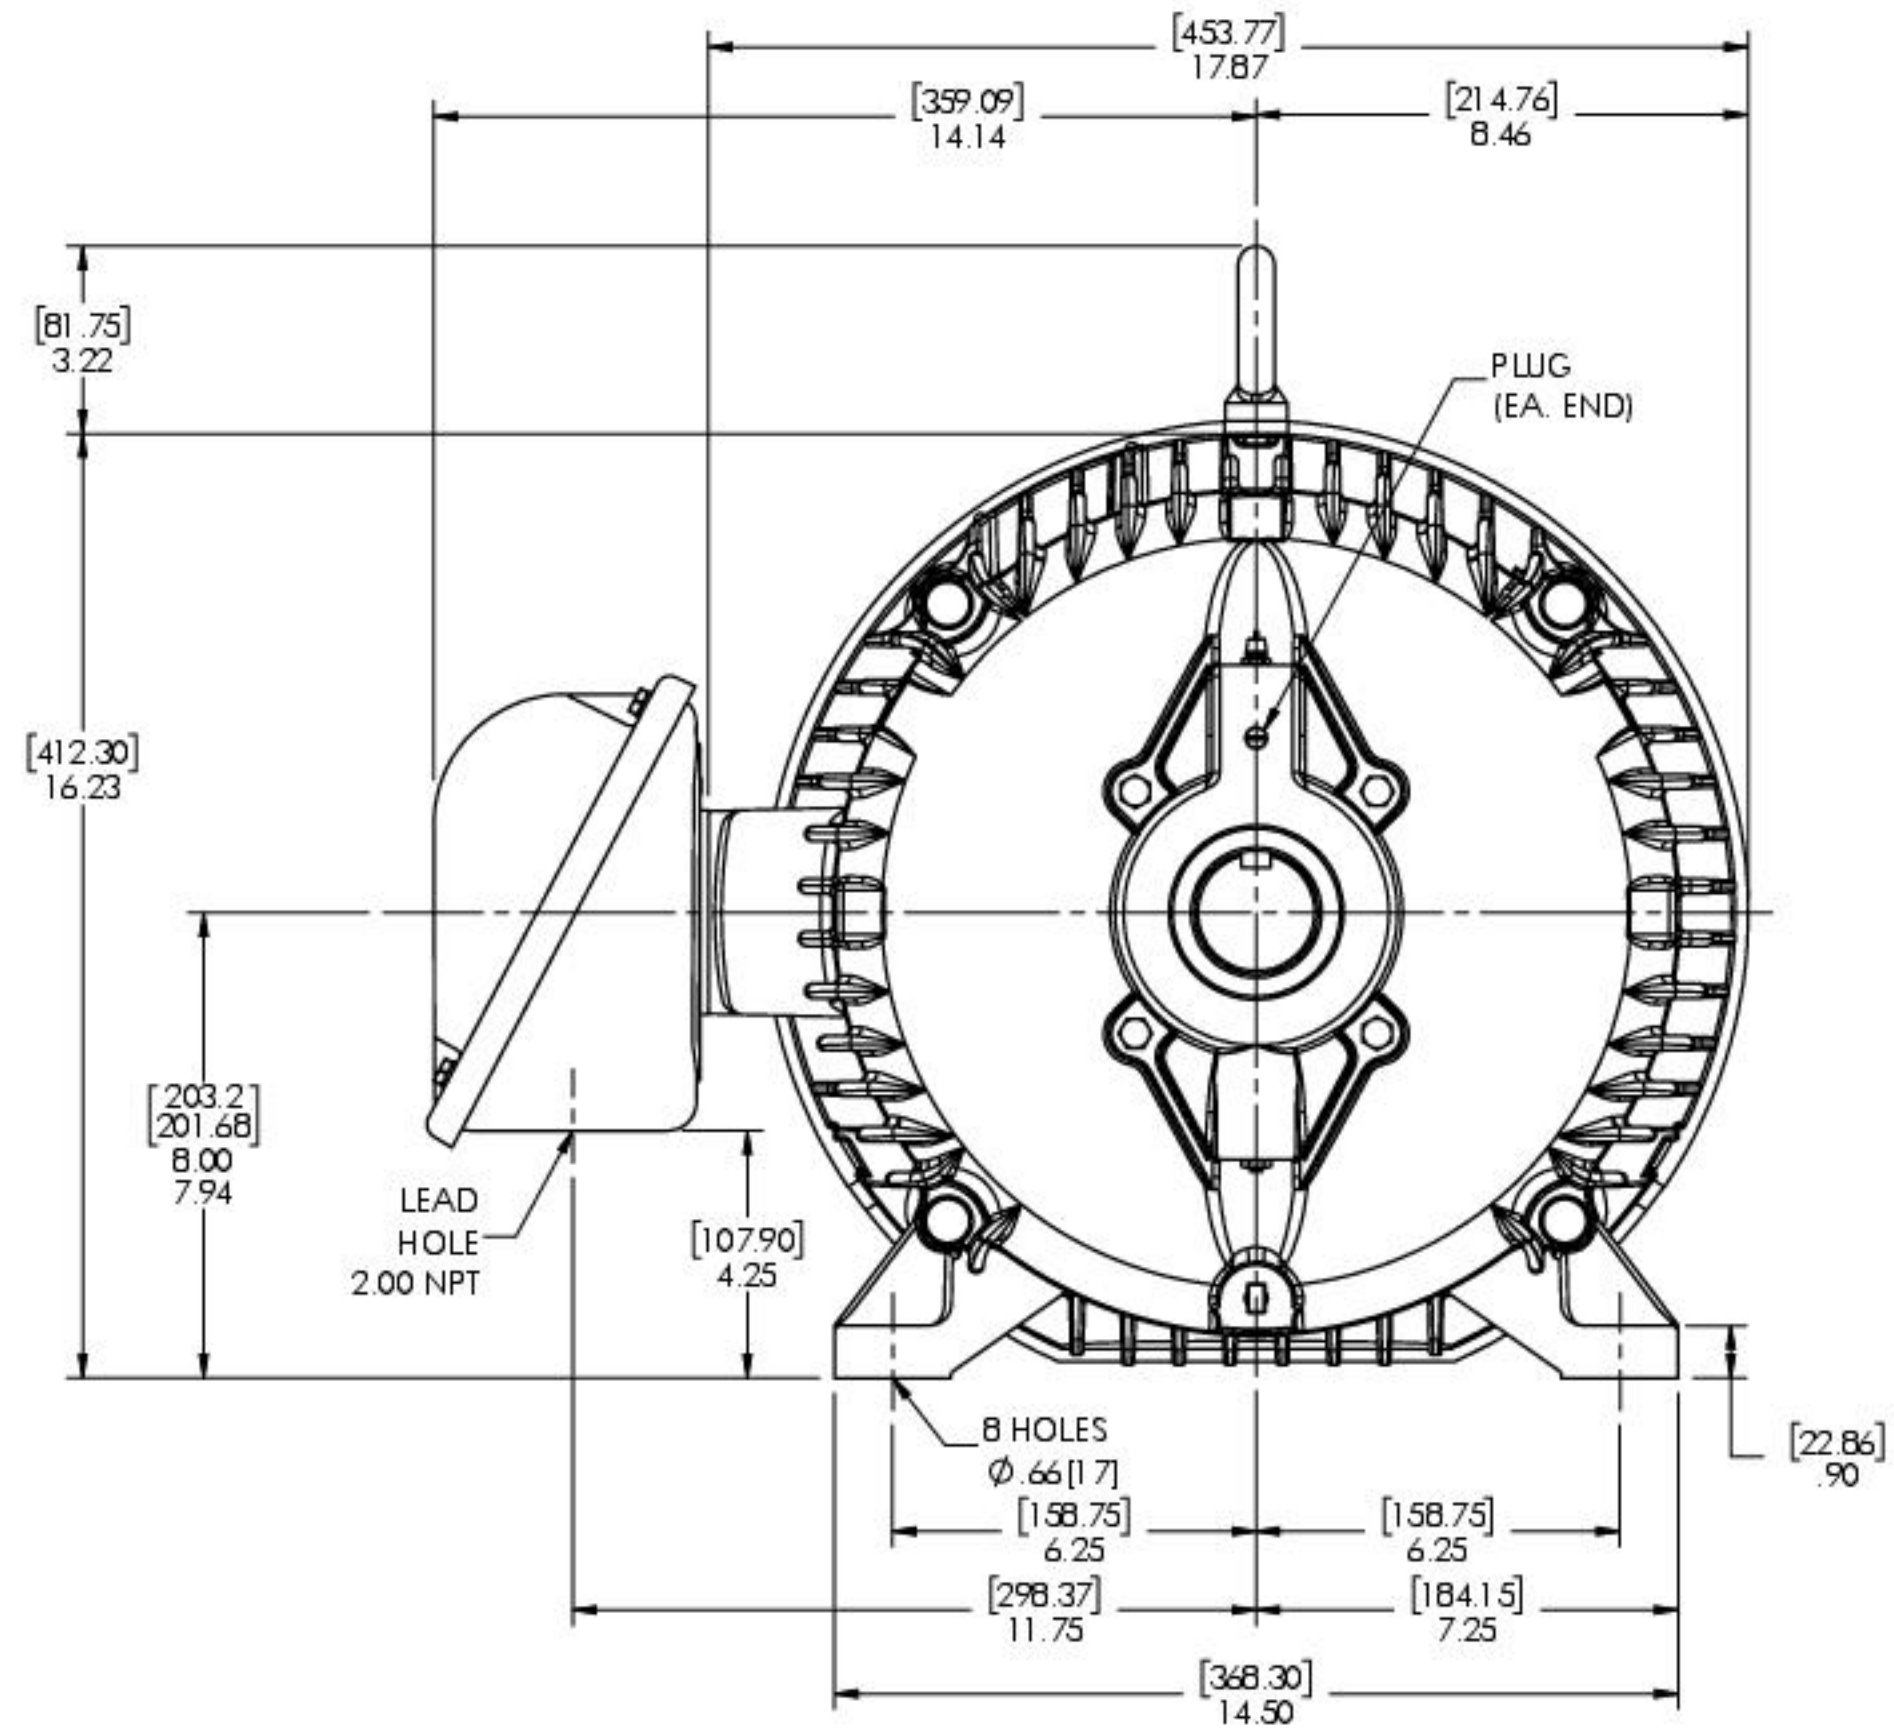

12LYF904

D

C

B

A

D

C

B

A

12LYF904

CUSTOMER IS RESPONSIBLE FOR DETERMINING THAT THE PRODUCT WILL PERFORM SUITABLY IN THE INTENDED APPLICATION

REV. DESC: ADD METRIC DIMENSION			
REV: G	VERSION: 07	REVISED: 02:47:46 01.09/2024	TDR: 000001223100
MODEL NO. 12LYF904			REF: -
BY: ENMINDO			B

**BALDOR - RELIANCE®**

HORZ TEFC 324-6T ECP W/312 BRGS, PLS

8 7 6 5 4 3 2 1