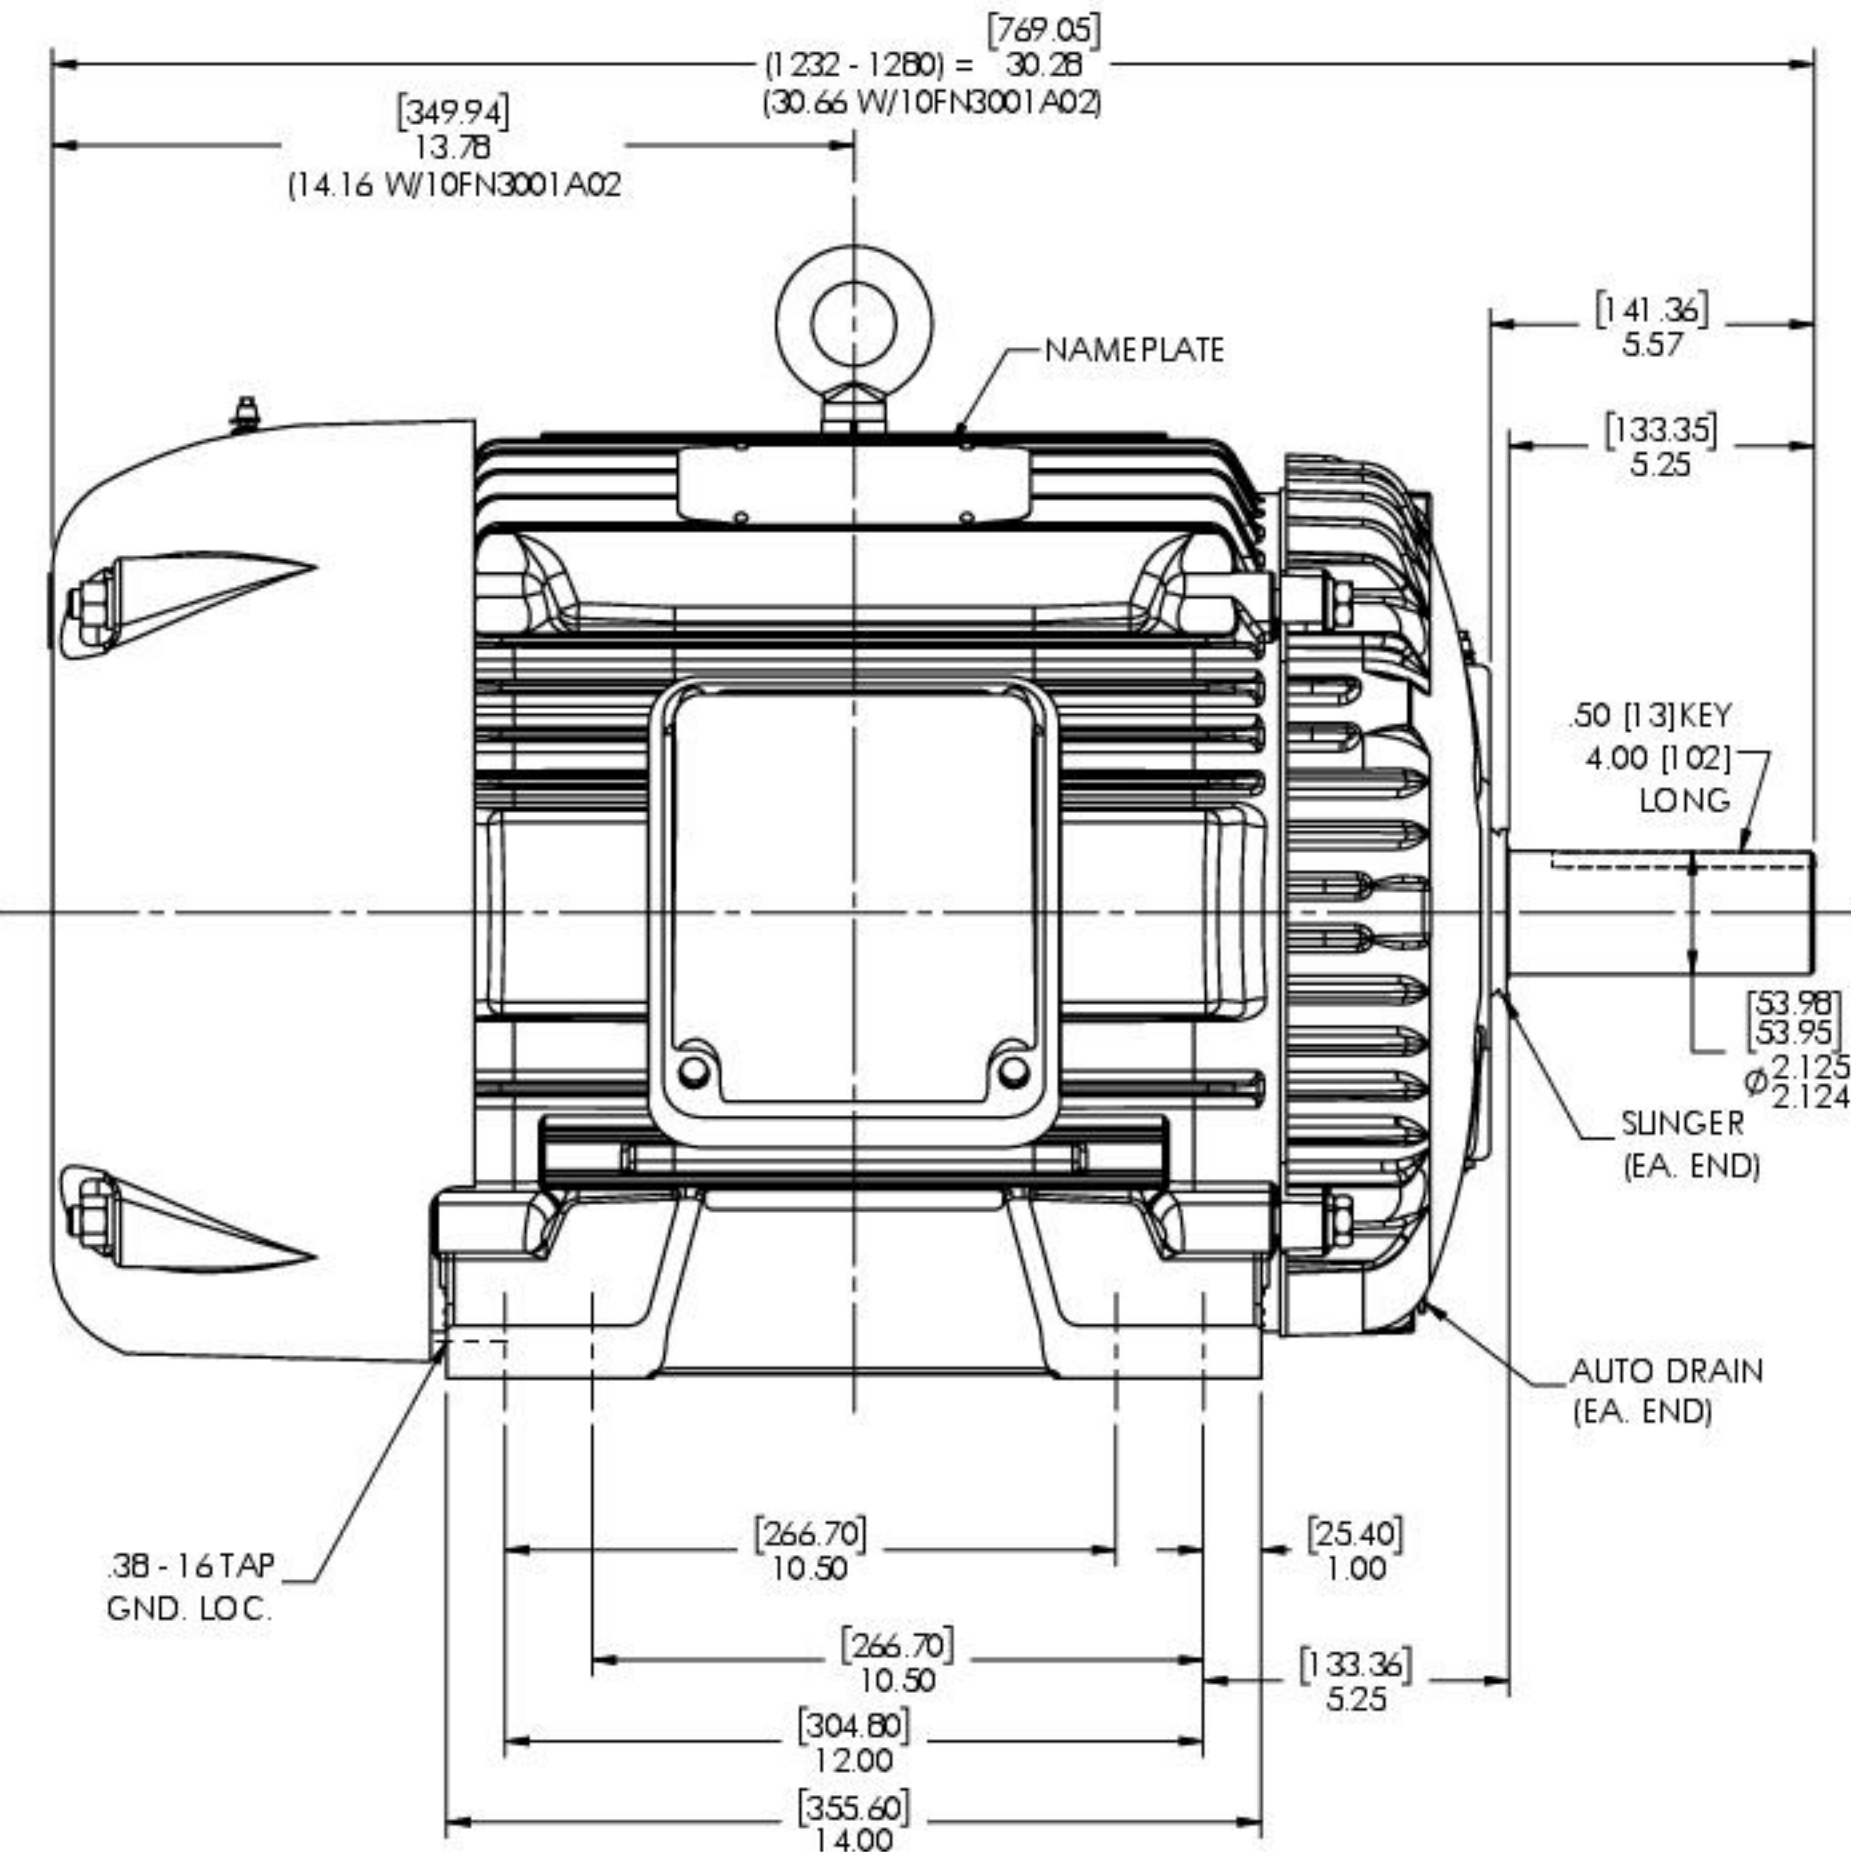

12LYF904

D

C

B

A

D

C

B

A

12LYF904

CUSTOMER IS RESPONSIBLE FOR DETERMINING THAT THE PRODUCT WILL PERFORM SUITABLY IN THE INTENDED APPLICATION

REV. DESC: ADD METRIC DIMENSION			
REV: G	VERSION: 07	REVISED: 02:47:46 01.09/2024	TDR: 000001223100
MODEL NO. 12LYF904			REF: -
BY: ENMINDO			B

**BALDOR - RELIANCE®**

HORZ TEFC 324-6T ECP W/312 BRGS, PLS

8 7 6 5 4 3 2 1