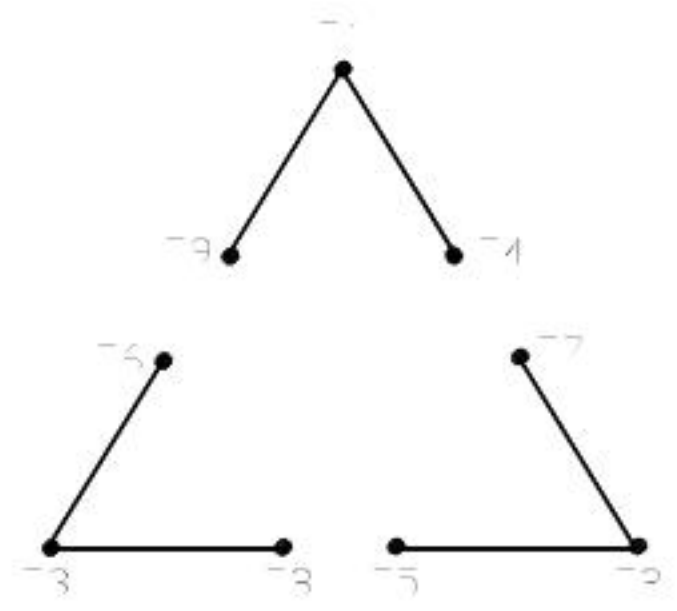

A-C MOTOR
CONNECTION DIAGRAM
STANDARD 9 LEAD DELTA-CONNECTED

REV. 01 575-3

REV. DESC: FONT CHANGE FOR PDF SEARCHABLE		
REV. LTR: A	VERSION: 01	TDR: 000001009382
FILE: \MGA\00000\661	REVISED: 02:46:19 02/13/2020	BY: MGHMTT
MTL: -	⊙ □	

BALDOR - RELIANCE®

CONN DIAG - STANDARD 9 LEAD, DELTA-CONNECTED

SH 1 of 1

416820-002