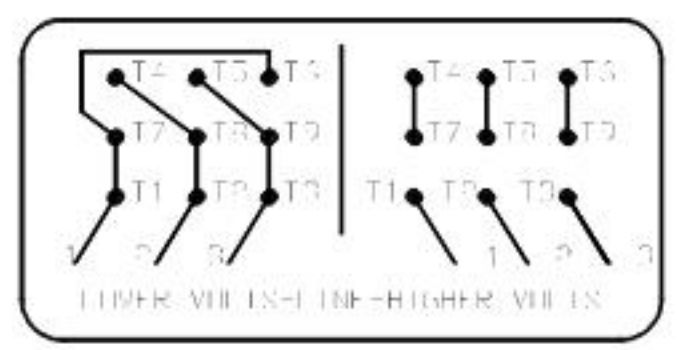

A-C MOTOR
CONNECTION DIAGRAM
STANDARD 9 LEAD DELTA-CONNECTED

REV. 01 575-3

REV. DESC: FONT CHANGE FOR PDF SEARCHABLE		
REV. LTR: A	VERSION: 01	TDR: 000001009382
FILE: \MGA\00000\661	REVISED: 02:46:19 02/13/2020	BY: MGHMTT
MTL: -	⊙ □	

BALDOR - RELIANCE®

CONN DIAG - STANDARD 9 LEAD, DELTA-CONNECTED

SH 1 of 1

416820-002