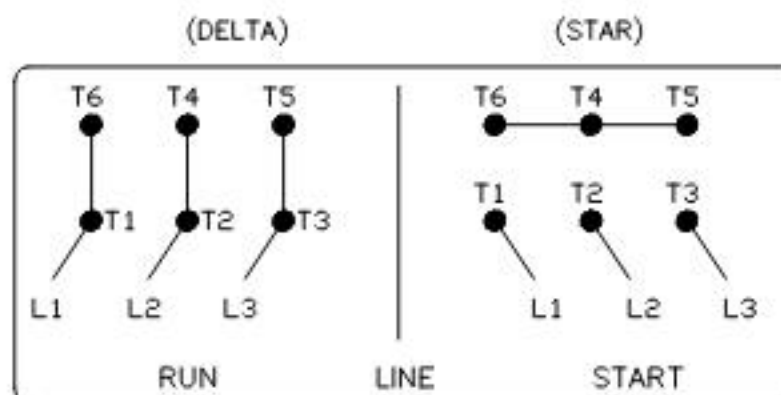

A-C MOTOR CONNECTION DIAGRAM

STANDARD 6 LEAD

Y START - DELTA RUN

(N. P. 1767-DC)

REV. DESC: ADDED T4 TO Y CONNECT DIAGRAM

REV. LTR: D

VERSION: 04

TDR: 00000847713

FILE: \RAG\00001\808

REVISED: 10:41:26 04/08/2014

BY: RAGJSS1

MTL: -

BALDOR

CONNECT DIAGRAM STD 6 LEAD Y START DELTA RUN

SH 1 of 1