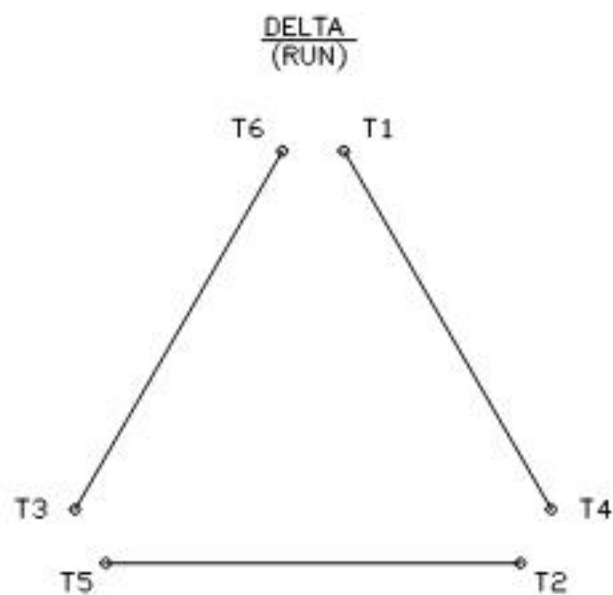

A-C MOTOR CONNECTION DIAGRAM

STANDARD 6 LEAD

Y START - DELTA RUN

(N. P. 1767-DC)

REV. DESC: ADDED T4 TO Y CONNECT DIAGRAM

REV. LTR: D

VERSION: 04

TDR: 00000847713

FILE: \RAG\00001\808

REVISED: 10:41:26 04/08/2014

BY: RAGJSS1

MTL: -

BALDOR

CONNECT DIAGRAM STD 6 LEAD Y START DELTA RUN

SH 1 of 1