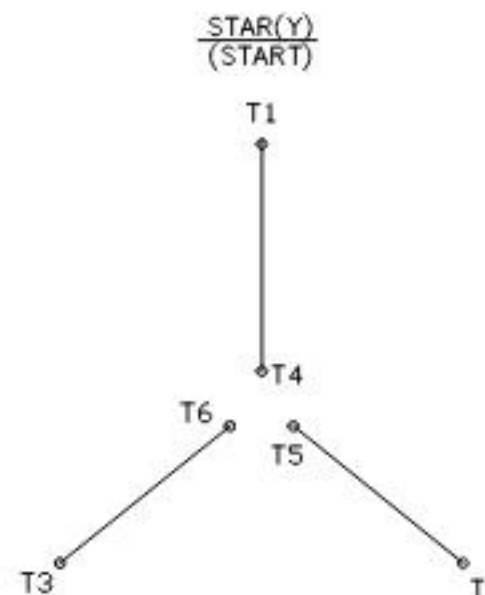

A-C MOTOR CONNECTION DIAGRAM

STANDARD 6 LEAD

Y START - DELTA RUN

(N. P. 1767-DC)

REV. DESC: ADDED T4 TO Y CONNECT DIAGRAM

REV. LTR: D

VERSION: 04

TDR: 00000847713

FILE: \RAG\00001\808

REVISED: 10:41:26 04/08/2014

BY: RAGJSS1

MTL: -

BALDOR

CONNECT DIAGRAM STD 6 LEAD Y START DELTA RUN

SH 1 of 1