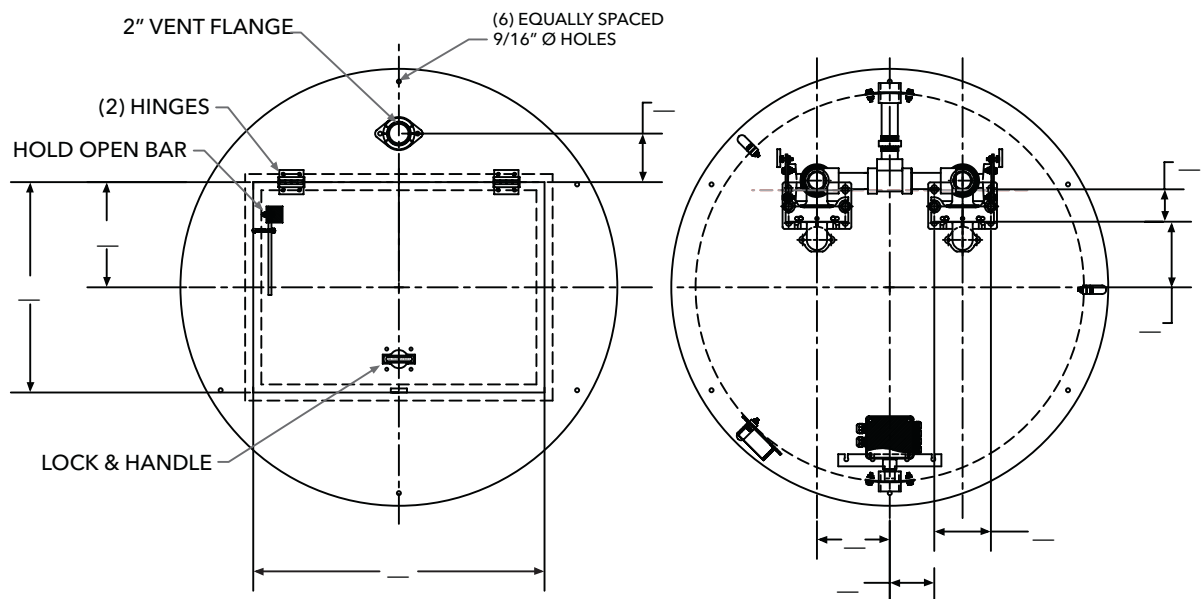

FEATURES

- Completely assembled basin kit for 3" and 4" connection
- Simplex and duplex configurations available
- CentriPro flanged elbow
- Easy pump installation
- Valves and piping complete
- All piping PVC; galvanized and ductile iron available if requested
- Guide rails
- Installed stainless steel float bracket
- Cast iron inlet hub shipped loose
- Steel hatch cover
- Stainless steel chain
- Mechanical float switch included

3" and 4" Basin Package

BILL OF MATERIALS FOR BASIN KITS

- Basin in specified size
- Studs for slide rail attachment
- SS discharge coupling
- Nylon electric coupling
- 4" CI hub for inlet - shipped loose
- CentriPro flanged elbow
- SS upper guide rail bracket
- Conery SS intermediate guide rail bracket (used on 84" and deeper)
- 10' SS lift-out chain package(s)
- 2" Guide rail
- PVC SCH 80 discharge pipe
- PVC SCH 80 elbow
- PVC SCH 80 union
- SS Ext handle bracket
- C.I. valves
- Basin lifting lugs
- SS cross braces for upper guide rail bracket and intermediate bracket
- SS float bracket
- SS nuts, bolts and washers
- 3 (simplex) or 4 (duplex) mechanical floats and weights
- Junction box NEMA 4X
- Steel hatch cover

BASIN KIT TOP VIEW

NOTE: MEASUREMENTS OF BASINS ARE ALL I.D., IF NOT OTHERWISE SPECIFIED.

SAMPLE DRAWING

BASIN KIT DIMENSIONAL

BASIN KIT ORDER NUMBERS

SIMPLEX - 3" DISCHARGE, 3" BASE ELBOW CONNECTION

Part No.	Description	Basin Size
S30B4860	48 x 60 Simplex Station	48 x 60
S30B4872	48 x 72 Simplex Station	48 x 72
S30B4884	48 x 84 Simplex Station	48 x 84
S30B4896	48 x 96 Simplex Station	48 x 96
S30B48108	48 x 108 Simplex Station	48 x 108
S30B48120	48 x 120 Simplex Station	48 x 120

DUPLEX - 3" DISCHARGE, 3" BASE ELBOW CONNECTION

Part No.	Description	Basin Size
D30B6060	60 x 60 Duplex Station	60 x 60
D30B6072	60 x 72 Duplex Station	60 x 72
D30B6084	60 x 84 Duplex Station	60 x 84
D30B6096	60 x 96 Duplex Station	60 x 96
D30B60108	60 x 108 Duplex Station	60 x 108
D30B60120	60 x 120 Duplex Station	60 x 120