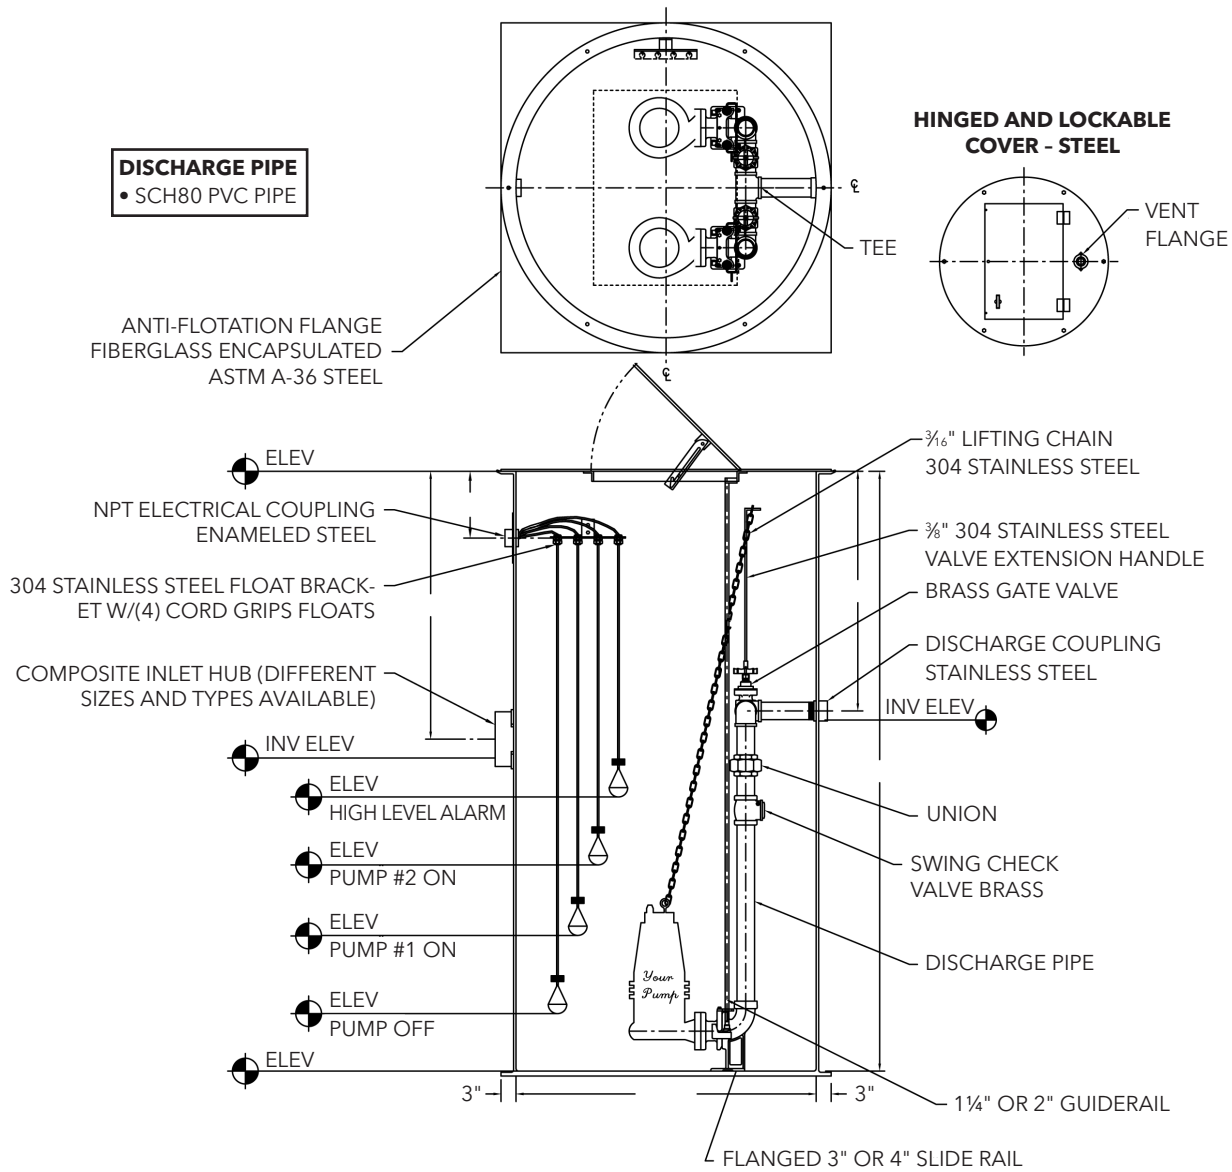

FEATURES

- Completely assembled basin kit for 3" and 4" connection
- Simplex and duplex configurations available
- CentriPro flanged elbow
- Easy pump installation
- Valves and piping complete
- All piping PVC; galvanized and ductile iron available if requested
- Guide rails
- Installed stainless steel float bracket
- Cast iron inlet hub shipped loose
- Steel hatch cover
- Stainless steel chain
- Mechanical float switch included

3" and 4" Basin Package

BILL OF MATERIALS FOR BASIN KITS

- Basin in specified size
- Studs for slide rail attachment
- SS discharge coupling
- Nylon electric coupling
- 4" CI hub for inlet - shipped loose
- CentriPro flanged elbow
- SS upper guide rail bracket
- Conery SS intermediate guide rail bracket (used on 84" and deeper)
- 10' SS lift-out chain package(s)
- 2" Guide rail
- PVC SCH 80 discharge pipe
- PVC SCH 80 elbow
- PVC SCH 80 union
- SS Ext handle bracket
- C.I. valves
- Basin lifting lugs
- SS cross braces for upper guide rail bracket and intermediate bracket
- SS float bracket
- SS nuts, bolts and washers
- 3 (simplex) or 4 (duplex) mechanical floats and weights
- Junction box NEMA 4X
- Steel hatch cover

BASIN KIT TOP VIEW

NOTE: MEASUREMENTS OF BASINS ARE ALL I.D., IF NOT OTHERWISE SPECIFIED.

SAMPLE DRAWING

BASIN KIT DIMENSIONAL

BASIN KIT ORDER NUMBERS

SIMPLEX - 3" DISCHARGE, 3" BASE ELBOW CONNECTION

Part No.	Description	Basin Size
S30B4860	48 x 60 Simplex Station	48 x 60
S30B4872	48 x 72 Simplex Station	48 x 72
S30B4884	48 x 84 Simplex Station	48 x 84
S30B4896	48 x 96 Simplex Station	48 x 96
S30B48108	48 x 108 Simplex Station	48 x 108
S30B48120	48 x 120 Simplex Station	48 x 120

DUPLEX - 3" DISCHARGE, 3" BASE ELBOW CONNECTION

Part No.	Description	Basin Size
D30B6060	60 x 60 Duplex Station	60 x 60
D30B6072	60 x 72 Duplex Station	60 x 72
D30B6084	60 x 84 Duplex Station	60 x 84
D30B6096	60 x 96 Duplex Station	60 x 96
D30B60108	60 x 108 Duplex Station	60 x 108
D30B60120	60 x 120 Duplex Station	60 x 120