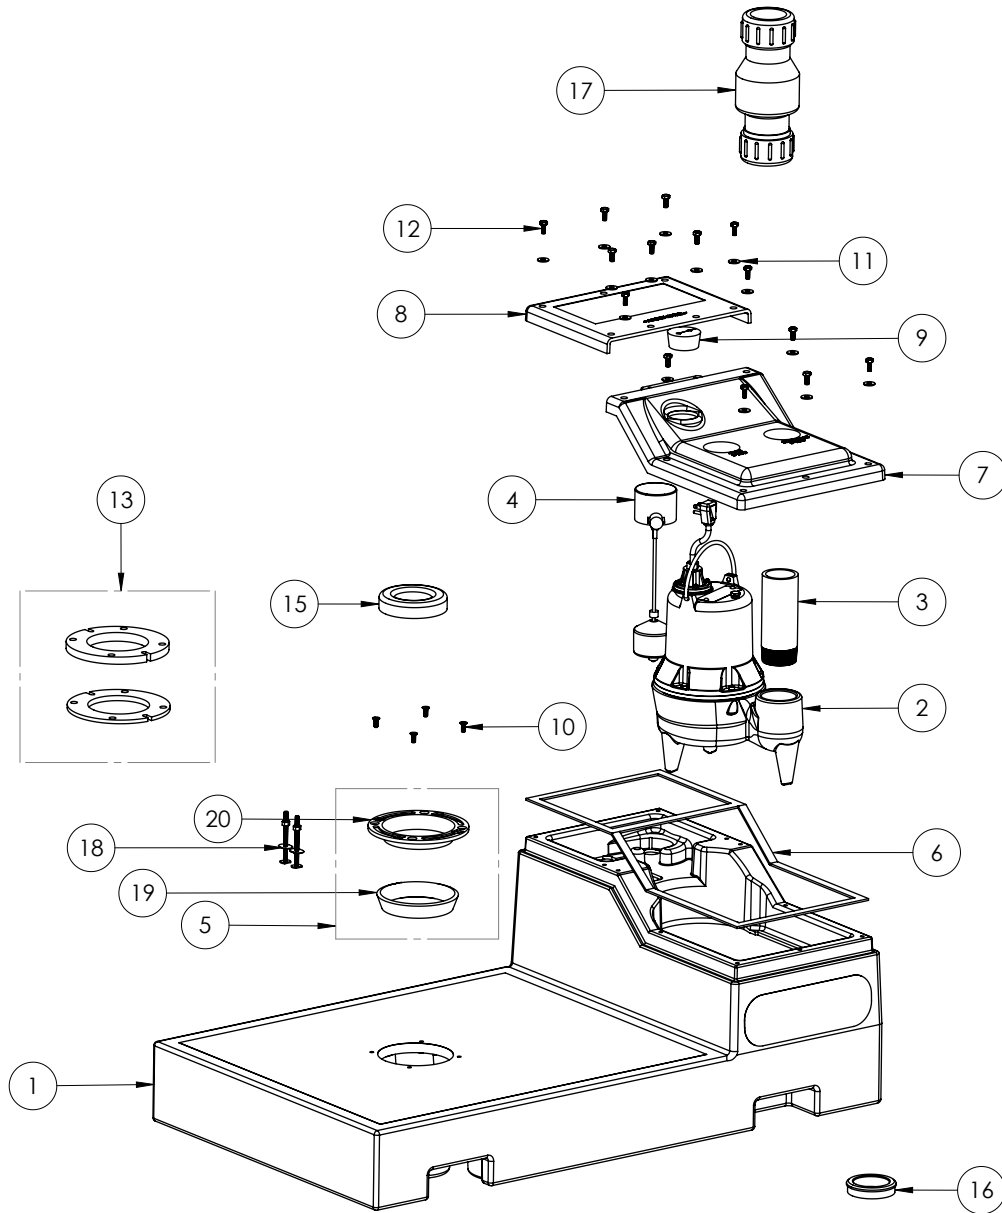

LOWPRO41LP (B49)

LOWPRO41LP**LOWPRO41LP (B49)**

#	PART #	DESCRIPTION	QTY	Note
1	K001209	LOW PROFILE TANK	1	
2	LE41LP	PUMP	1	
3	4623000	PVC TOE NIPPLE, 2 X 6" SCH 80	1	
4	K001052	VERTICLE MASTER SWITCH, 120V (4616000)	1	
5	K001116	4624000 BRASS CLOSET FLANGE WITH GASKET TAPE & SCREWS (6)	1	
6	K001016	GASKET TAPE 1/8" THICK, 83" LONG	1	
7	K001208	THREADED COVER	1	
8	K001207	ACCESS COVER	1	
9	4022000	DOUBLE HOLE STOPPER - 9/32" HOLES	1	
10	8018000	1/4-20 x 5/8 SLOTTED FLAT HEAD BOLT	4	
11	8131000	1/4x3/4" STAINLESS STEEL FLAT WASHER	14	
12	8129000	1/4-20X5/8 HEX HEAD STAINLESS STEEL BOLT	14	
13	4626000	CLOSET FLANGE EXTENSION KIT 1/2" & 1/4" BOLTS	1	
15	4627000	WAX RING	1	
16	K001014	PIPE SEAL GROMMET 2"	1	
17	CV200C	2" COMPRESSION CHECK VALVE	1	
18	4625000	CLOSET BOLT KIT	1	
19	K001142	GASKET TAPE 1/8" THICK, 32" LONG	1	
20	4624000	BRASS CLOSET FLANGE	1	

LOWPRO41LP (B49)