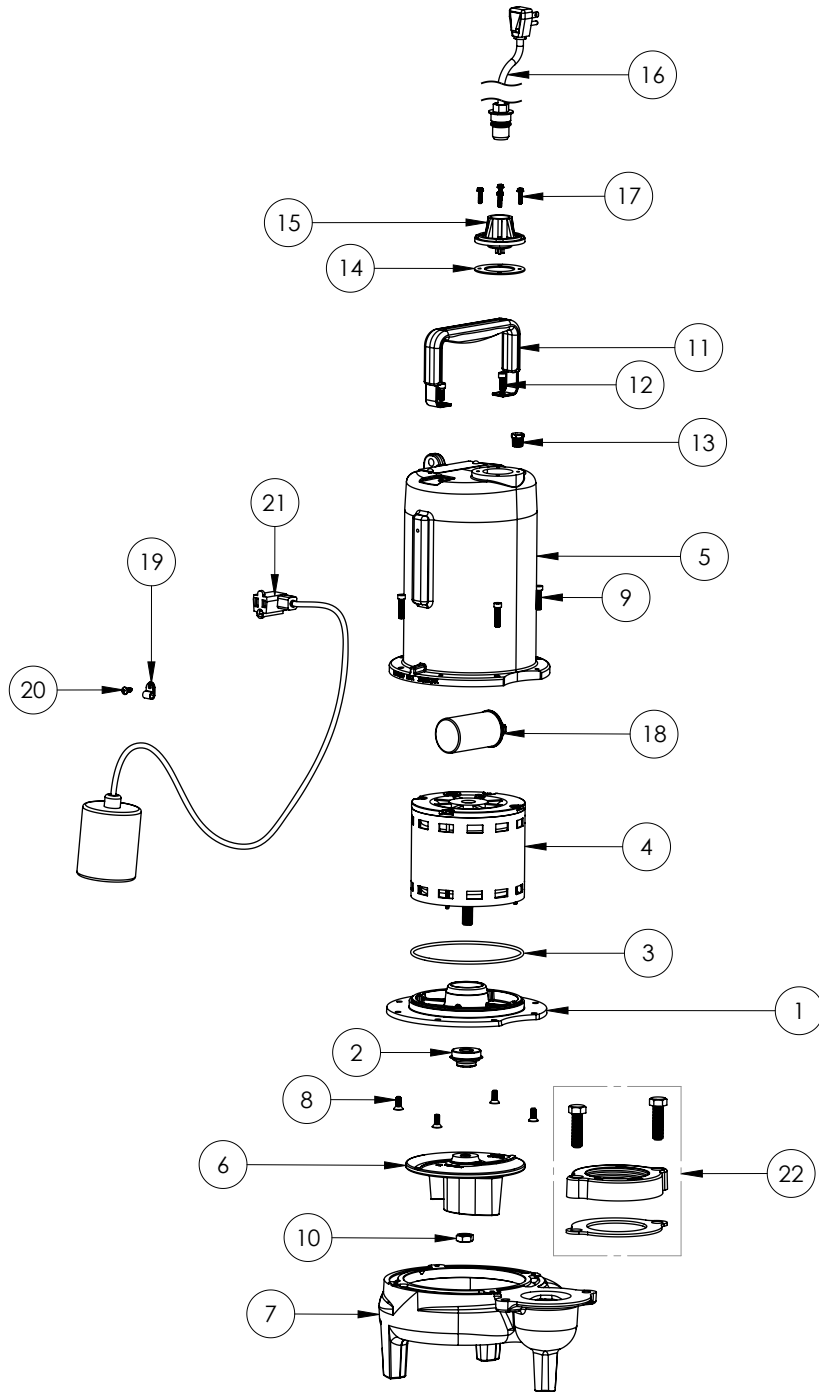

LE71A3-2 (B71)

**LE71A3-2****LE71A3-2 (B71)**

#	PART #	DESCRIPTION	QTY	Note
1	53260AR	MOTOR PLATE	1	
2	K001717	KIT, 5/8 UNITIZED 5120000 AND LIP SEAL 5860000	1	
3	5617000	O-RING	1	
4	5340200	MOTOR	1	[1]
5	531400R	MOTOR COVER	1	[1]
6	5130000	IMPELLER, CAST IRON	1	
7	531500R	VOLUTE HOUSING	1	
8	8018000	1/4-20 x 5/8 SLOTTED FLAT HEAD BOLT	4	
10	8046000	1/2-20 HEX STAINLESS STEEL JAM NUT	1	
9	8091000	1/4-20 x 1 HEX SOCKET HEAD BOLT	4	
11	3411200	HANDLE	1	
12	8103000	SCREW 1/4-20x5/8" HX SKT SS	2	
13	5071000	BRASS OIL PLUG	1	
14	5060000	CORD PLATE GASKET	1	
15	5014000	CORD PLATE	1	
16	K001008	POWER CORD, 115V, 25 FOOT CORD	1	
17	8064000	#8-32 x 5/8 HEX WASHER HEAD SCREW	4	
18	51190F0	CAPACITOR	1	
19	8014000	CABLE CLAMP	1	
20	8082000	#10-24 x 3/8 EPOXY LOCK SCREW	1	
21	K001144	61130B0 PUMP SWITCH, 25' 115V	1	
22	K001222	3" DISCHARGE KIT	1	

**PART NOTES:**

[1] - Part requires factory authorized service. Contact Liberty Pumps at 1-800-543-2550