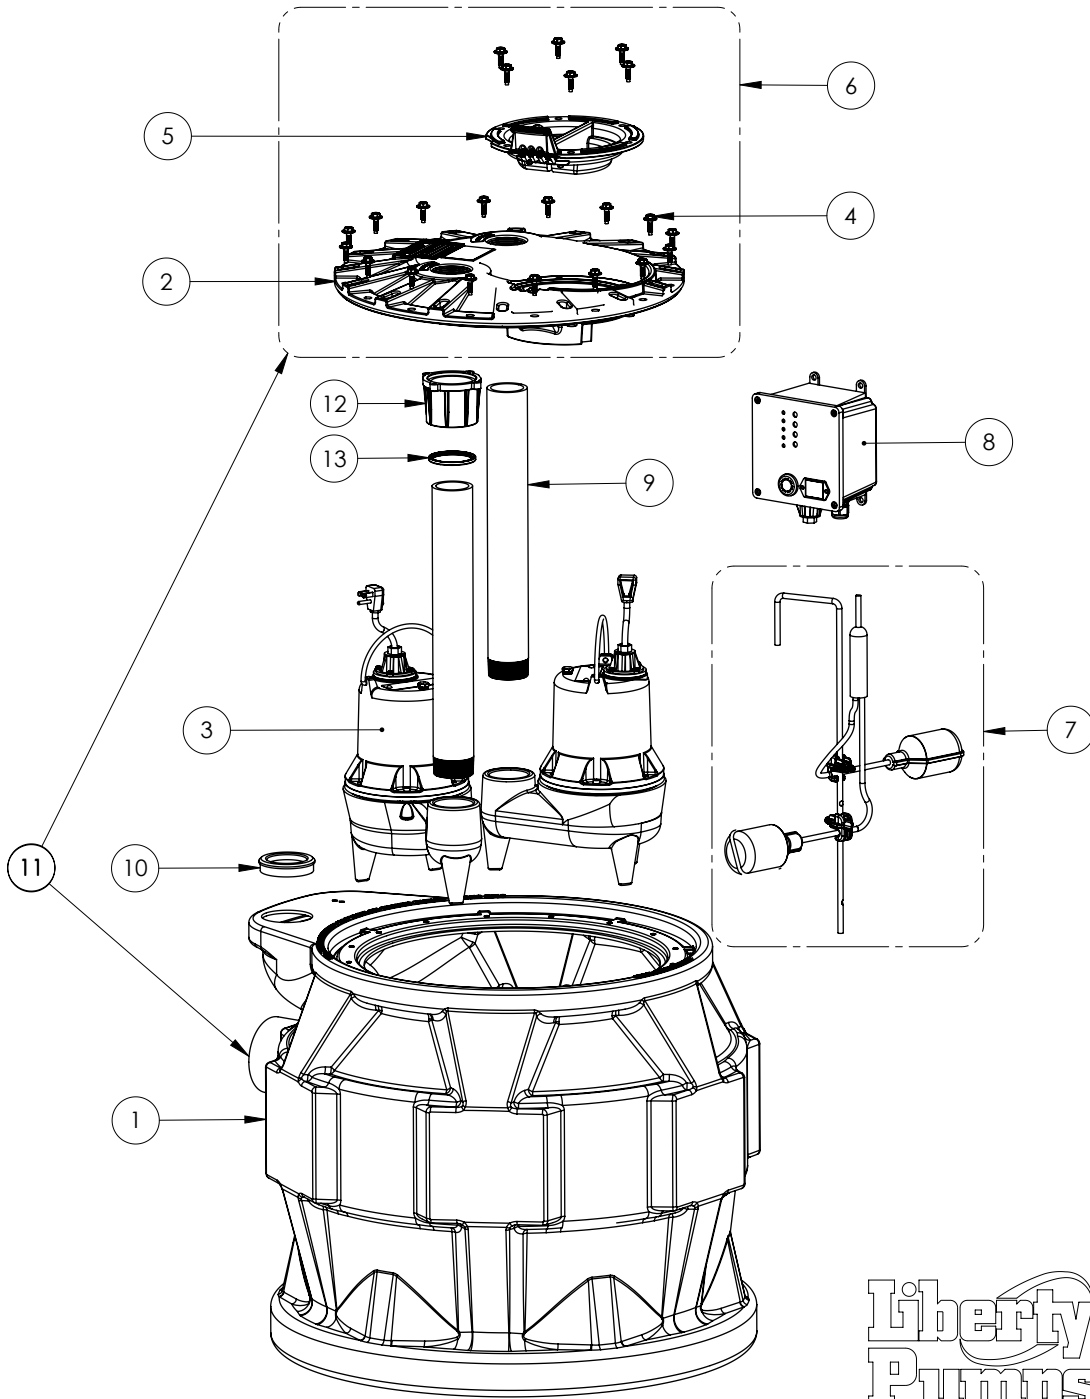

P682XLE52-2

Liberty
Pumps®

Pro680-Series

P682XLE52-2

#	PART #	DESCRIPTION	QTY	Note
1	K001435	50320B0, DUPLEX TANK 16 BOLT	1	
2	50340B0	2X2 COVER, 16 BOLT	1	
3	LE52M-2	1/2 HP SEWAGE PUMP 230V, 25' POWER CORD	2	
4	8155000	WASHER HEAD HEX SCREW	22	
5	K001233	INSPECTION COVER, INCLUDES MOUNTING SCREWS (6)	1	
6	K001436	2X2 PRO680 COVER KIT	1	
7	QT680-25	PRO680 SERIES QUICK TREE KIT 25'	1	
8	69770B0	PDC-230 DUPLEX CONTROLLER	1	
9	K001399	PRO SERIES PIPE KIT 2" SCH80 X17.50"	2	
10	K001014	PIPE SEAL GROMMET 2"	1	
11	K001437	P680 BASIN AND COVER KIT	1	
12	5440000	2" CAP - PRO COVER	1	
13	5441000	2" LIP SEAL	1	