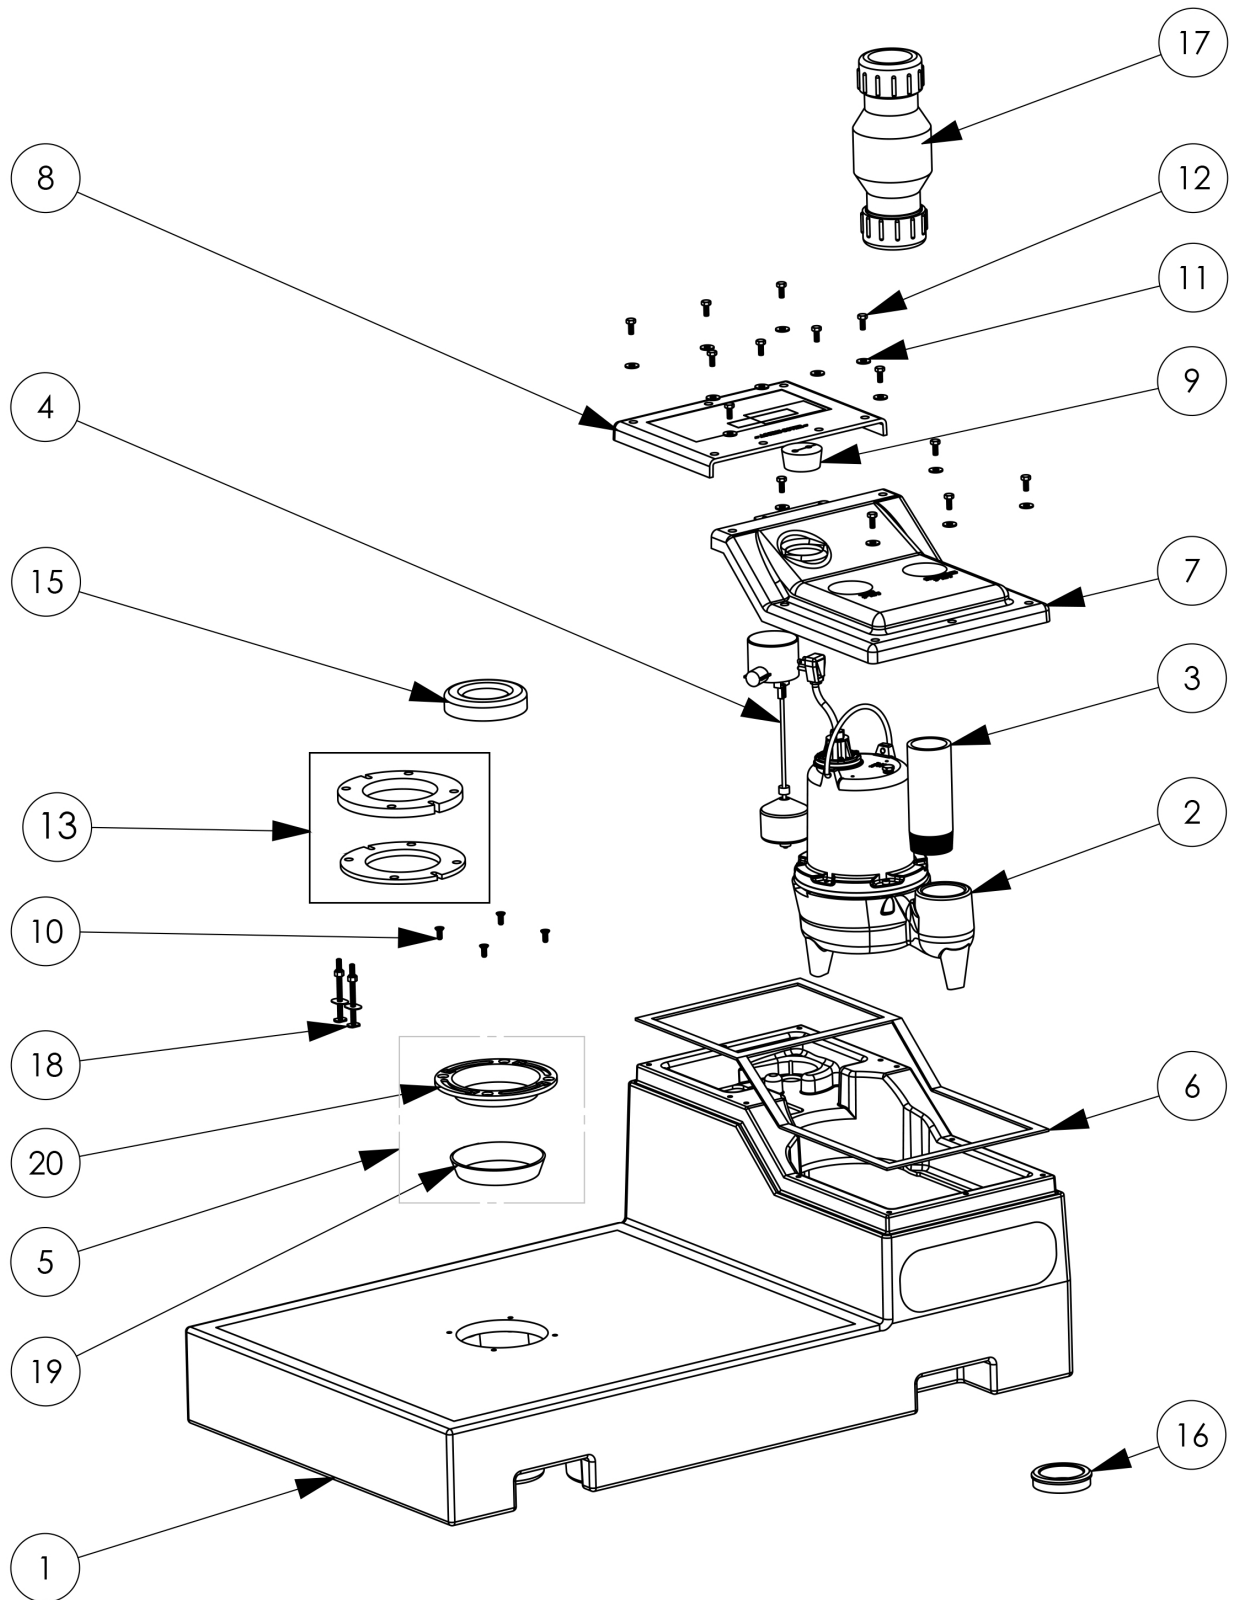

LOWPRO41LP (B10)

LOWPRO41LP**LOWPRO41LP (B10)**

#	PART #	DESCRIPTION	QTY	Note
1	K001209	LOW PROFILE TANK	1	
2	K001185	PUMP	1	
3	4623000	PVC TOE NIPPLE, 2 X 6" SCH 80	1	
4	K001052	VERTICLE MASTER SWITCH, 120V (4616000)	1	
5	K001116	4624000 BRASS CLOSET FLANGE WITH GASKET TAPE & SCREWS (6)	1	
6	K001016	GASKET TAPE 1/8" THICK, 83" LONG	1	
7	K001208	THREADED COVER	1	
8	K001207	ACCESS COVER	1	
9	4022000	DOUBLE HOLE STOPPER - 9/32" HOLES	1	
10	8018000	1/4-20 x 5/8 SLOTTED FLAT HEAD BOLT	4	
11	8131000	1/4x3/4" STAINLESS STEEL FLAT WASHER	14	
12	8129000	1/4-20X5/8 HEX HEAD STAINLESS STEEL BOLT	14	
13	4626000	CLOSET FLANGE EXTENSION KIT 1/2" & 1/4" BOLTS	1	
15	4627000	WAX RING	1	
16	K001014	PIPE SEAL GROMMET 2"	1	
17	CV200C	2" COMPRESSION CHECK VALVE	1	
18	4625000	CLOSET BOLT KIT	1	
19	K001142	GASKET TAPE 1/8" THICK, 32" LONG	1	
20	4624000	BRASS CLOSET FLANGE	1	