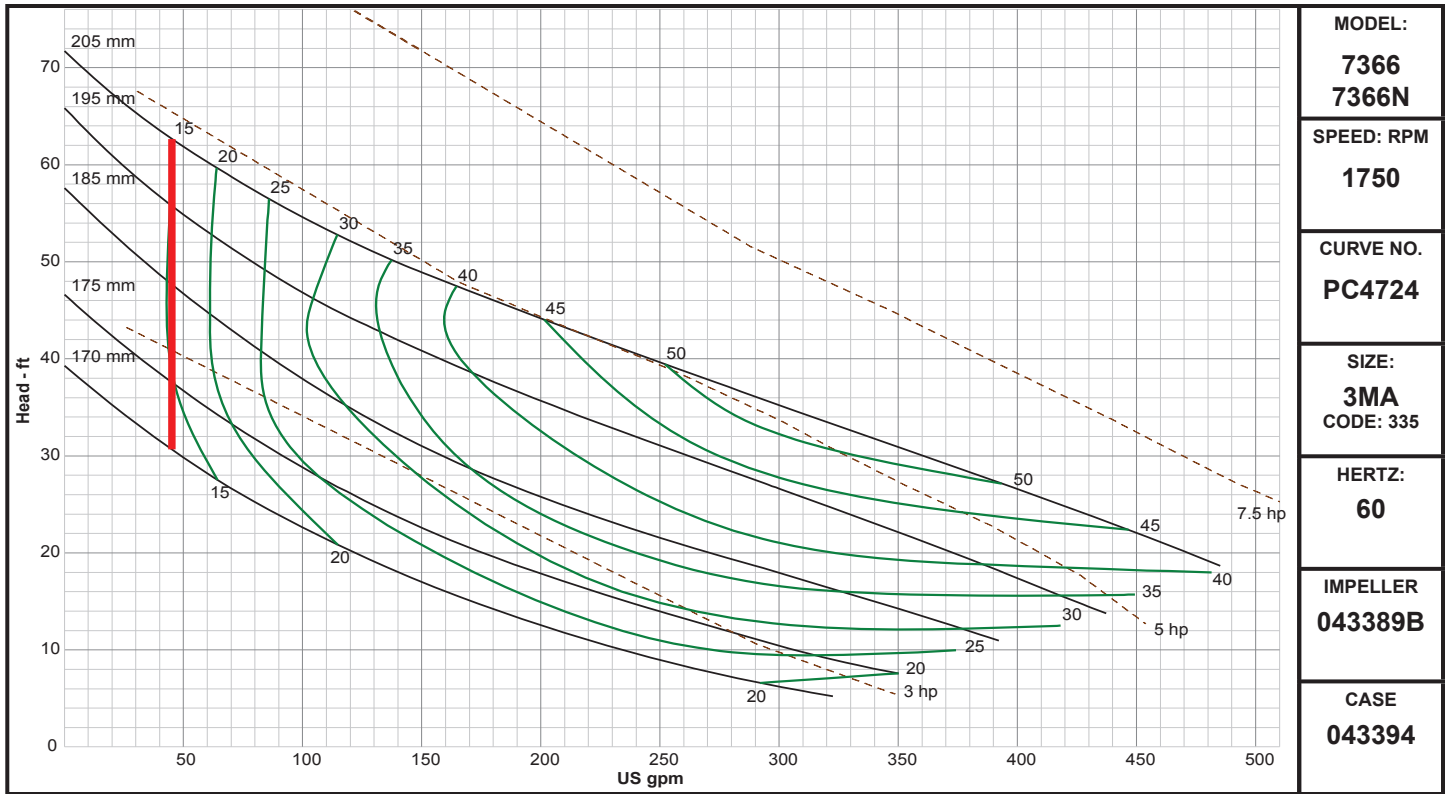

Demersible Chopper Pumps

MODEL:	7366 7366N
SPEED: RPM	1750
CURVE NO.	PC4724
SIZE:	3MA CODE: 335
HERTZ:	60
IMPELLER	043389B
CASE	043394