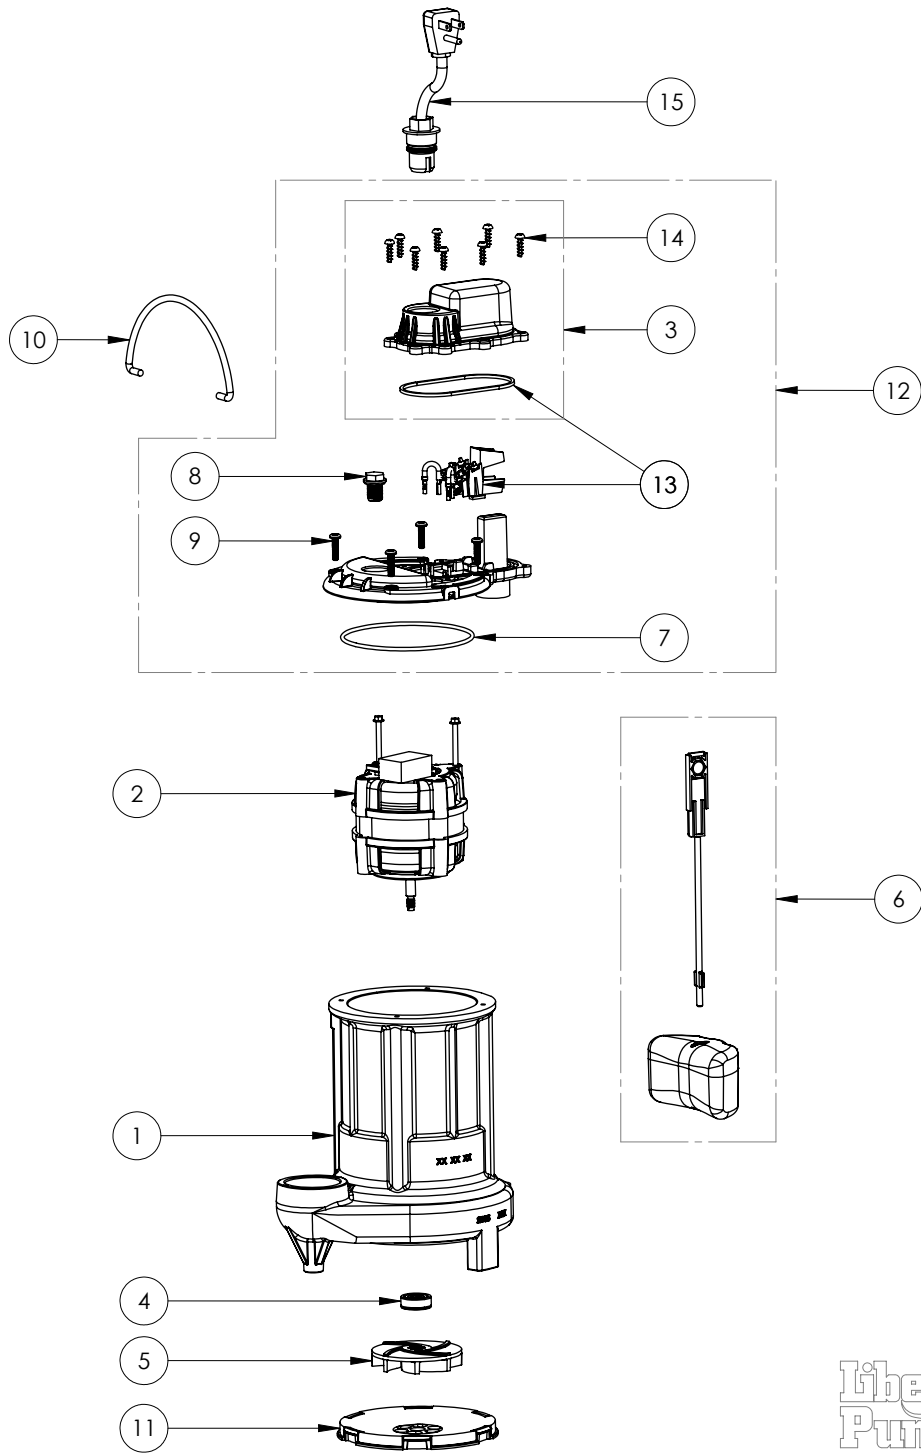

257-2 (B60)

Liberty  
Pumps

## 257-2 (B60)

#	PART #	DESCRIPTION	QTY	Note
1	25050BJ	CAST IRON HOUSING WITHOUT HOLE FOR SWITCH MOUNT	1	[1]
2	2415200	PSC MOTOR	1	[1]
3	K001329	VMF SWITCH COVER KIT	1	
4	K001254	3043000 5/16" SHAFT SEAL	1	[1]
5	K001331	IMPELLER	1	
6	K001048	VMF FLOAT AND ROD KIT	1	
7	2357000	O-RING	1	[1]
8	8089000	OIL PLUG, O-RING ASSEMBLY	1	
9	8072000	#10 - 24 x 3/4" SCREW	4	
10	K001082	HANDLE	1	
11	K001940	250 SERIES PLASTIC SCREEN	1	
12	K001332	VMF MOTOR COVER KIT	1	
13	K001330	VMF SWITCH AND SEALING KIT	1	
14	8104200	#10 HILO X 5/8" STAINLESS STEEL SCREW	8	
15	K001008	POWER CORD, 115V, 25 FOOT CORD	1	
16	LPOILT1032OZ	REPLACEMENT T10 OIL, QUART BOTTLE (REF 8504000)	1	[2]

**PART NOTES:**

- [1] - Part requires factory authorized service. Contact Liberty Pumps at 1-800-543-2550  
 [2] - Acceptable for use in all liberty Pump's oil-filled products

Acceptable for use in all liberty Pump's oil-filled products