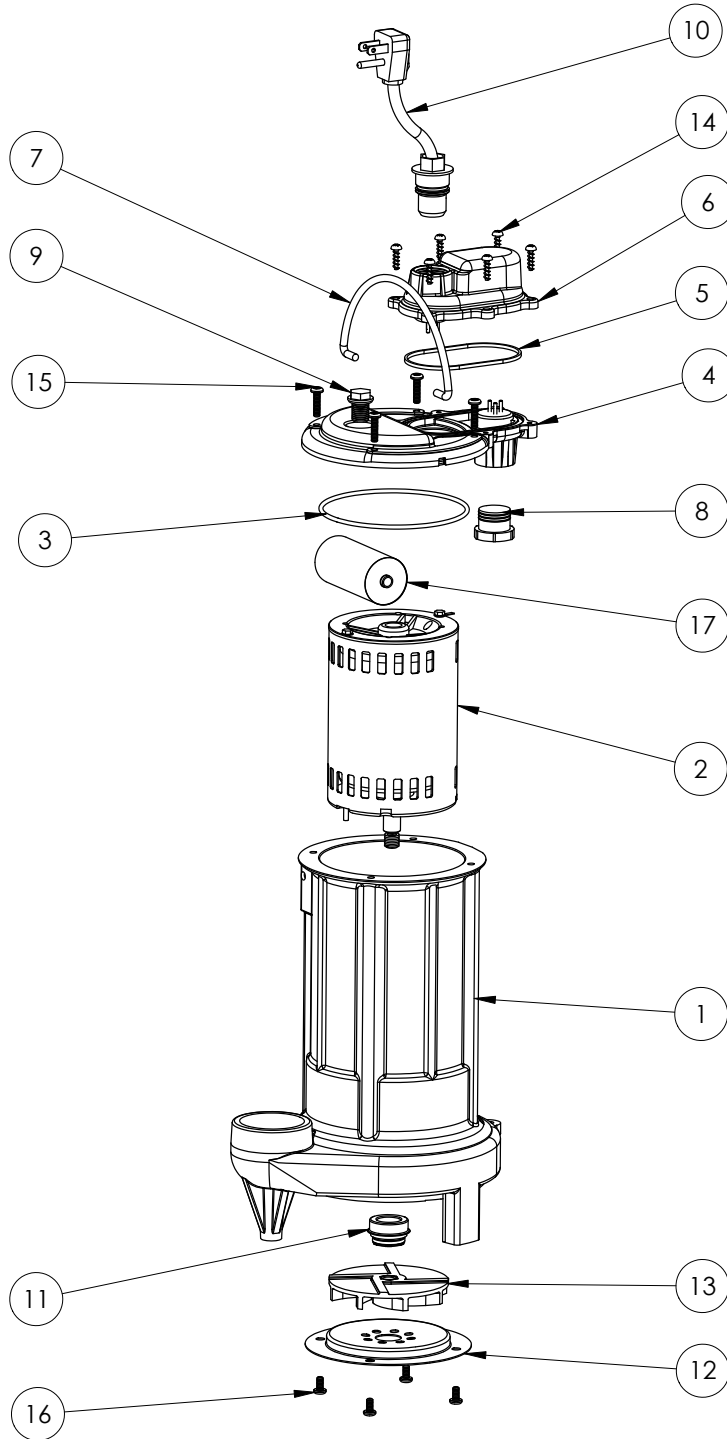

280HV

280HV (B11)

280HV**280HV (B11)**

#	PART #	DESCRIPTION	QTY	Note
1	25160AG	CAST IRON HOUSING WITH HOLE	1	
2	2522000	MOTOR, .5HP 230V	1	[1]
3	2357000	O-RING	1	[1]
4	240600G	MOTOR COVER, GREY	1	
5	K001046	SEALRING, CHAMBER COVER	1	
6	240700G	CHAMBER COVER, GREY	1	
7	K001082	HANDLE	1	
8	8105000	PROTECTIVE CAP	1	
9	8089000	OIL PLUG, O-RING ASSEMBLY	1	
10	K001058	POWER CORD, 10FT. 230V	1	
11	50980A0	1/2 INCH UNITIZED SEAL	1	[1]
12	2414000	280 SERIES STAMPING INLET	1	
13	K001091	280 SERIES IMPELLER KIT	1	
14	8104200	#10 HILO X 5/8" STAINLESS STEEL SCREW	6	
15	8072000	#10 - 24 x 3/4" SCREW	4	
16	8092000	#10 - 24 x 3/8" SCREW	4	
17	2521000	CAPACITOR	1	

PART NOTES:

[1] - Part requires factory authorized service. Contact Liberty Pumps at 1-800-543-2550