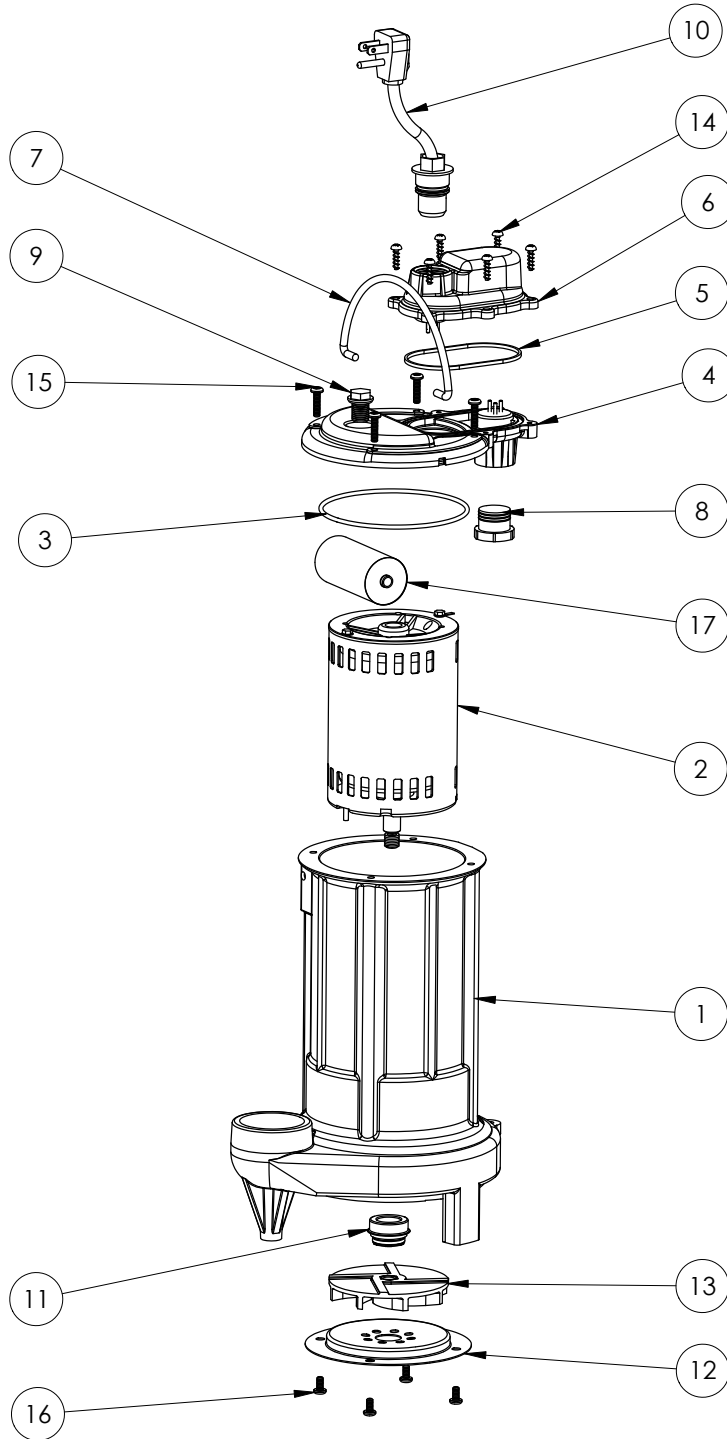

280HV

# 280HV (B20)

**280HV****280HV (B20)**

#	PART #	DESCRIPTION	QTY	Note
1	25160AG	CAST IRON HOUSING WITH HOLE	1	
2	2522000	MOTOR, .5HP 230V	1	[1]
3	2357000	O-RING	1	[1]
4	240600G	MOTOR COVER, GREY	1	
5	K001046	SEALRING, CHAMBER COVER	1	
6	240700G	CHAMBER COVER, GREY	1	
7	K001082	HANDLE	1	
8	8105000	PROTECTIVE CAP	1	
9	8089000	OIL PLUG, O-RING ASSEMBLY	1	
10	K001058	POWER CORD, 10FT. 230V	1	
11	50980A0	1/2 INCH UNITIZED SEAL	1	[1]
12	2414000	280 SERIES STAMPING INLET	1	
13	K001091	280 SERIES IMPELLER KIT	1	
14	8104200	#10 HILO X 5/8" STAINLESS STEEL SCREW	6	
15	8072000	#10 - 24 x 3/4" SCREW	4	
16	8092000	#10 - 24 x 3/8" SCREW	4	
17	2521000	CAPACITOR	1	

**PART NOTES:**

[1] - Part requires factory authorized service. Contact Liberty Pumps at 1-800-543-2550