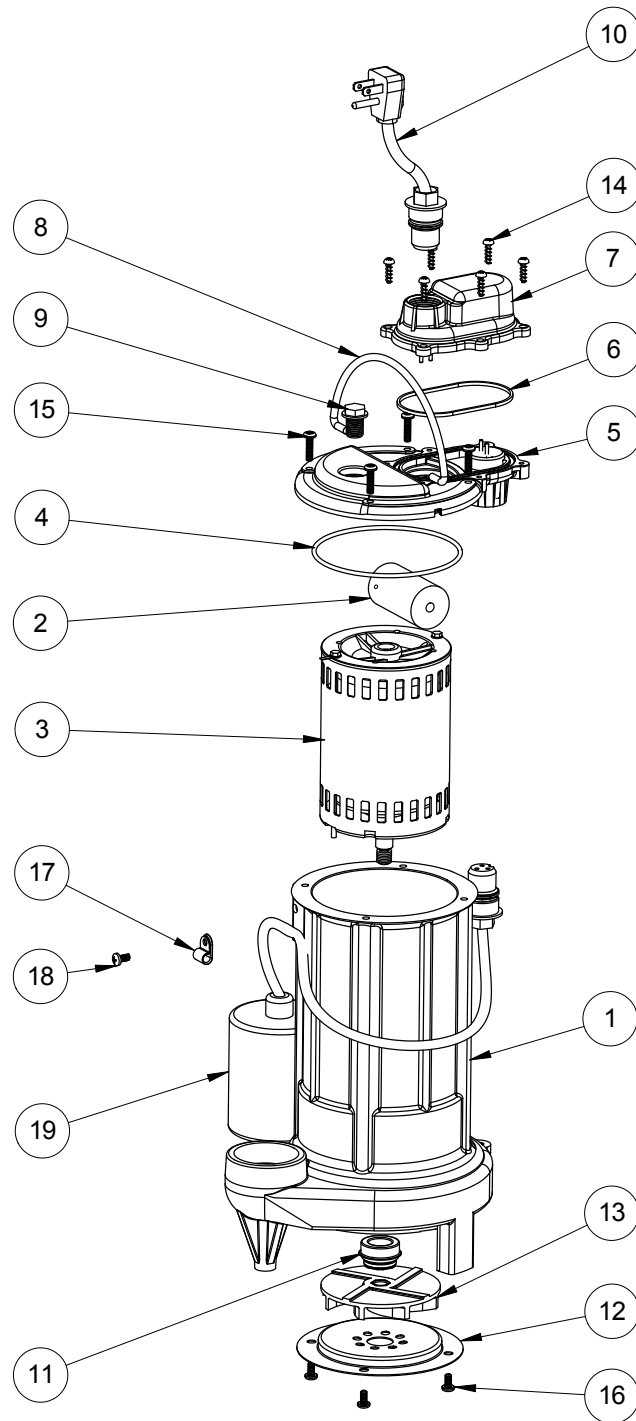

281 (B20)

281 (B20)

#	PART #	DESCRIPTION	QTY	Note
1	25160AG	CAST IRON HOUSING WITH HOLE	1	
2	25200B0	CAPACITOR	1	[1]
3	2517000	MOTOR, .8 HP	1	
4	2357000	O-RING	1	[1]
5	240600G	MOTOR COVER, GREY	1	
6	K001046	SEALRING, CHAMBER COVER	1	
7	240700G	CHAMBER COVER, GREY	1	
8	K001082	HANDLE	1	
9	8089000	OIL PLUG, O-RING ASSEMBLY	1	
10	K001010	POWER CORD, 115V, 10 FOOT CORD	1	
11	50980A0	1/2 INCH UNITIZED SEAL	1	[1]
12	2414000	280 SERIES STAMPING INLET	1	
13	K001091	280 SERIES IMPELLER KIT	1	
14	8104200	#10 HILO X 5/8" STAINLESS STEEL SCREW	6	
15	8072000	#10 - 24 x 3/4" SCREW	4	
16	8092000	#10 - 24 x 3/8" SCREW	4	
17	8014000	CABLE CLAMP	1	
18	8082000	#10-24 x 3/8 EPOXY LOCK SCREW	1	
19	K001080	2405000 MECHANICAL SWITCH W/ QUICKPLUG	1	

PART NOTES:

[1] - Part requires factory authorized service. Contact Liberty Pumps at 1-800-543-2550