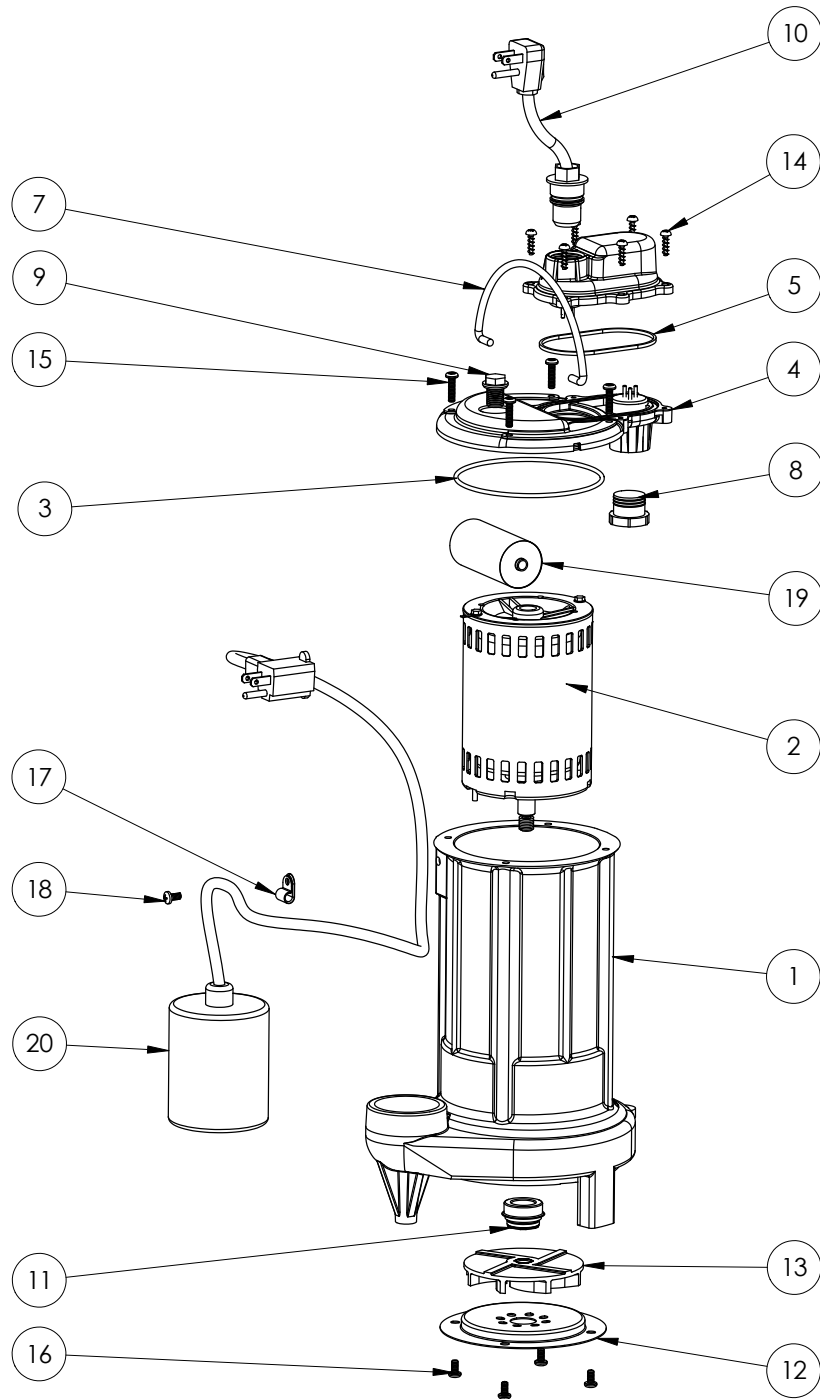

283HV (B11)

283HV**283HV (B11)**

#	PART #	DESCRIPTION	QTY	Note
1	25160AG	CAST IRON HOUSING WITH HOLE	1	
2	2522000	MOTOR, .5HP 230V	1	[1]
3	2357000	O-RING	1	[1]
4	240600G	MOTOR COVER, GREY	1	
5	K001046	SEALRING, CHAMBER COVER	1	
6	240700G	CHAMBER COVER, GREY	1	
7	K001082	HANDLE	1	
8	8105000	PROTECTIVE CAP	1	
9	8089000	OIL PLUG, O-RING ASSEMBLY	1	
10	K001058	POWER CORD, 10FT. 230V	1	
11	50980A0	1/2 INCH UNITIZED SEAL	1	[1]
12	2414000	280 SERIES STAMPING INLET	1	
13	K001091	280 SERIES IMPELLER KIT	1	
14	8104200	#10 HILO X 5/8" STAINLESS STEEL SCREW	6	
15	8072000	#10 - 24 x 3/4" SCREW	4	
16	8092000	#10 - 24 x 3/8" SCREW	4	
17	8014000	CABLE CLAMP	1	
18	8082000	#10-24 x 3/8 EPOXY LOCK SCREW	1	
19	2521000	CAPACITOR	1	
20	K001019	61140A0 PUMP SWITCH, 10' 230V, INCLUDES MOUNTING HARDWARE	1	

PART NOTES:

[1] - Part requires factory authorized service. Contact Liberty Pumps at 1-800-543-2550