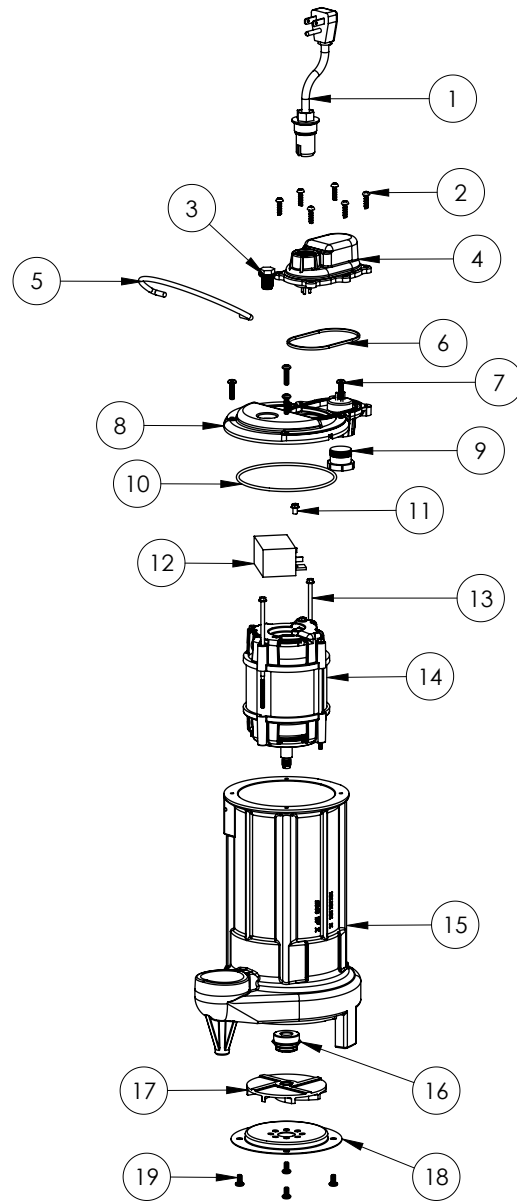

EV280HV

EV280HV (B39)

EV280HV**EV280HV (B39)**

#	PART #	DESCRIPTION	QTY	Note
1	K001355	POWER CORD, 25FT. 230V HIGH TEMP	1	
2	8104200	#10 HILO X 5/8" STAINLESS STEEL SCREW	6	
3	8089000	OIL PLUG, O-RING ASSEMBLY	1	
4	24070AB	CHAMBER COVER	1	[1]
5	K001082	HANDLE	1	
6	2057000	CHAMBER SEALRING	1	[1]
7	8072000	#10 - 24 x 3/4" SCREW	4	
8	24060AB	MOTOR COVER	1	[1]
9	8105000	PROTECTIVE CAP	1	
10	2357000	O-RING	4	[1]
11	8160000	CAPACITOR SCREW	1	
12	2455000	CAPACITOR	1	[1]
13	8150000	#8-32 x 4-7/8" SCREW	2	[1]
14	2424200	MOTOR, .5HP 230V	1	[1]
15	25162CJ	HOUSING	1	
16	K001465	50980A0 1/2" CRANE UNITIZED SEAL	1	
17	K001091	280 SERIES IMPELLER KIT	1	
18	2414000	280 SERIES STAMPING INLET	1	
19	8092000	#10 - 24 x 3/8" SCREW	4	

PART NOTES:

[1] - Part requires factory authorized service. Contact Liberty Pumps at 1-800-543-2550