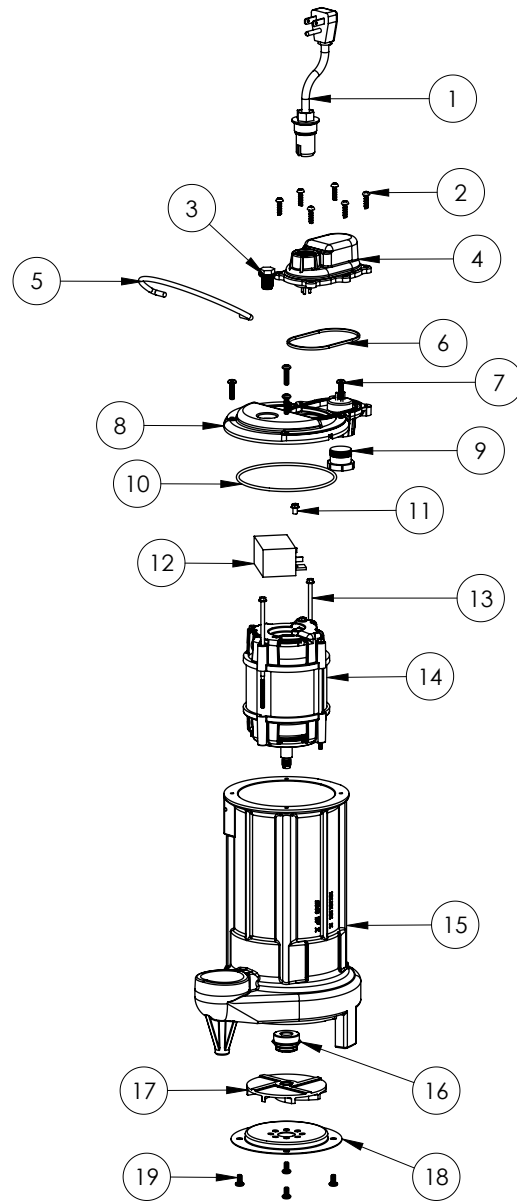

EV280 (B39)

EV280**EV280 (B39)**

#	PART #	DESCRIPTION	QTY	Note
1	K001061	POWER CORD, 115V, 25FT	1	
2	8104200	#10 HILO X 5/8" STAINLESS STEEL SCREW	6	
3	8089000	OIL PLUG, O-RING ASSEMBLY	1	
4	24070AB	CHAMBER COVER	1	[1]
5	K001082	HANDLE	1	
6	2057000	CHAMBER SEALRING	1	[1]
7	8072000	#10 - 24 x 3/4" SCREW	4	
8	24060AB	MOTOR COVER	1	[1]
9	8105000	PROTECTIVE CAP	1	
10	2357000	O-RING	4	[1]
11	8160000	CAPACITOR SCREW	1	
12	2454000	CAPACITOR	1	[1]
13	8150000	#8-32 x 4-7/8" SCREW	2	[1]
14	2420200	2 POLE 115V MOTOR	1	[1]
15	25162CJ	HOUSING	1	
16	K001465	50980A0 1/2" CRANE UNITIZED SEAL	1	
17	K001091	280 SERIES IMPELLER KIT	1	
18	2414000	280 SERIES STAMPING INLET	1	
19	8092000	#10 - 24 x 3/8" SCREW	4	

PART NOTES:

[1] - Part requires factory authorized service. Contact Liberty Pumps at 1-800-543-2550