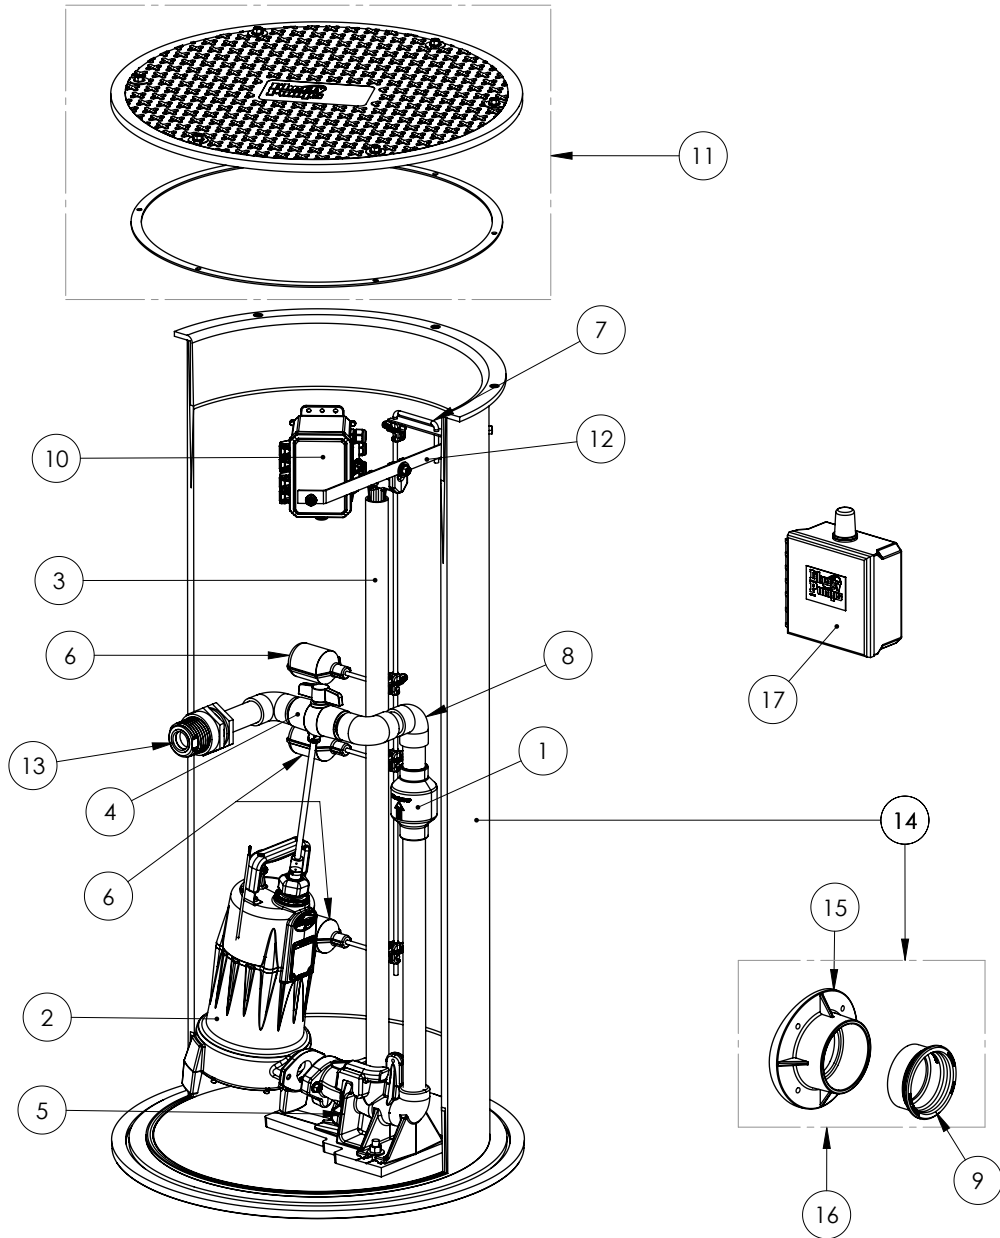

# 2460LSG202-24 (B56)

# 2460LSG202-24 (B56)

#	PART #	DESCRIPTION	QTY	Note
1	6254000	1-1/4" PVC CHECK VALVE	1	
2	LSG202M	OMNIVORE GRNDER 2HP	1	
3	4750R00	1-1/4" GALVANIZED PIPE	46	
4	47690A0	1-1/4" PVC BALL VALVE	1	
5	GR20	GUIDE RAIL BASE	1	
6	K001134	FLOAT SWITCH, 20FT CORD, INCLUDES 1 SWITCH PER KIT	3	
7	50430B0	QUICK TREE FLOAT SUPPORT	1	
8	4706000	1-1/4" SCH80 PVC ELBOW 90 DEGREE	1	
9	K001141	4" FERNCO SEALING DONUT	1	
10	JB70	JUNCTION BOX PVC NEMA 4X	1	
11	K001215	4657000 24" FIBERGLASS CVR W/ HARDWARE	1	
12	X001196	BAR STOCK 2460-2484 SIMPLEX	1	
13	K001605	1.25" PVC DISCHARGE BULHEAD FNPT	1	
14	K001198	24X60 TANK AND HUB KIT, INCLUDES PIPE SEAL	1	[1]
15	4824000	4" FIBERGLASS HUB (24"-30" DIAMETER TANKS)	1	
16	K001237	4" FIBERGLASS HUB KIT (24"-30" DIAMETER TANKS)	1	
17	SXH24=3	GRINDER SIMPLEX CONTROL PANEL NEMA 4X	1	