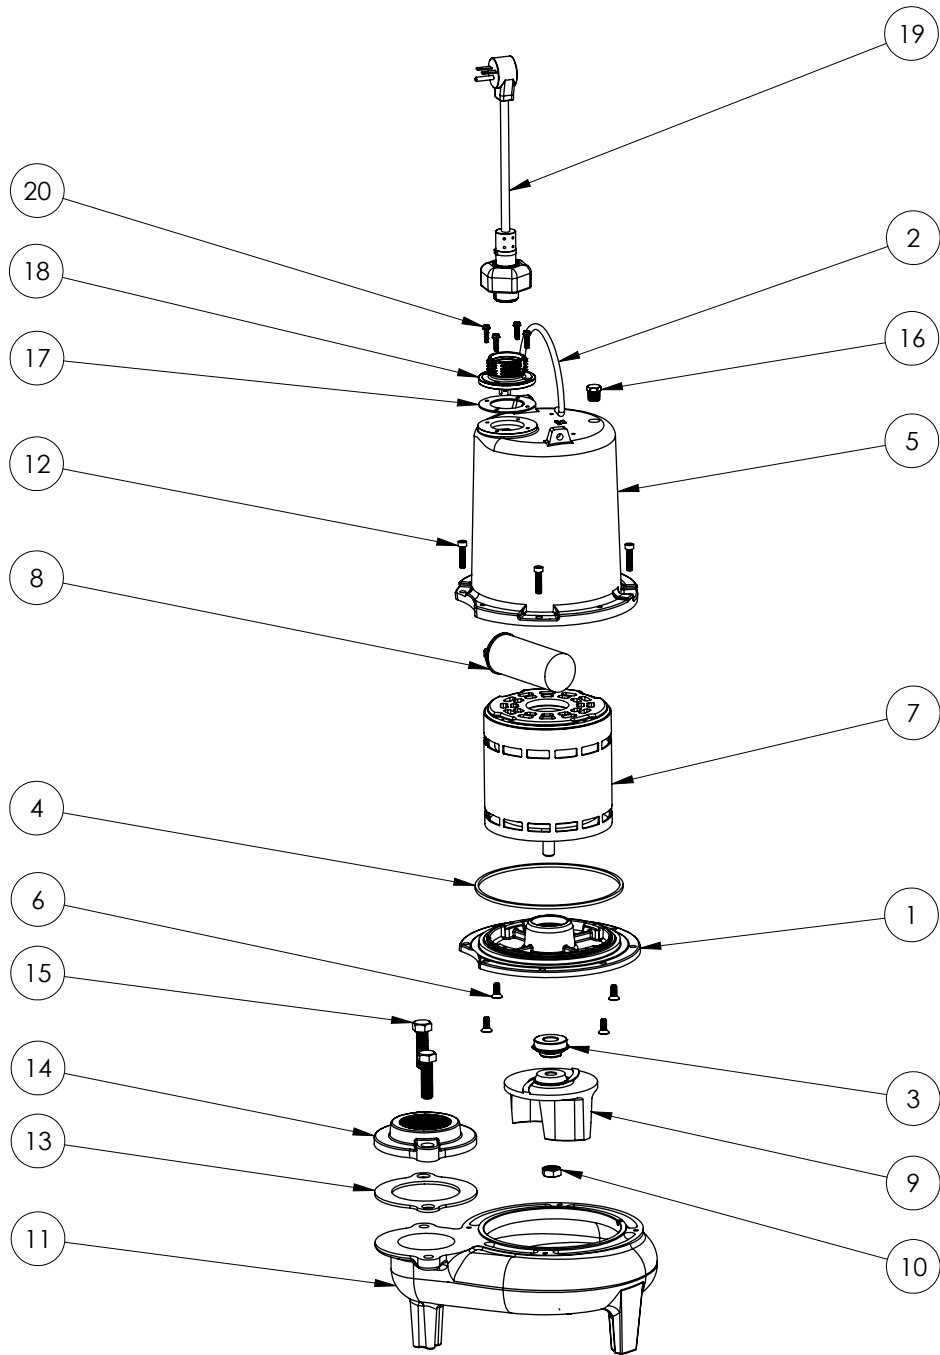

LEH102M2 (B55)

**LEH102M2**

**LEH102M2 (B55)**

#	PART #	DESCRIPTION	QTY	Note
1	510100R	MOTOR SUPPORT PLATE	1	
2	K001095	STAINLESS STEEL HANDLE	1	
3	K001717	KIT, 5/8 UNITIZED 5120000 AND LIP SEAL 5860000	1	
4	5107000	MOTOR COVER SEALRING	1	[1]
5	527700R	MOTOR COVER	1	
6	8018000	1/4-20 x 5/8 SLOTTED FLAT HEAD BOLT	4	
7	5339000	MOTOR	1	
8	51960B0	CAPACITOR, 30uF	1	
9	K001488	51300A0 IMPELLER KIT, INCLUDES 1/2" JAM NUT	1	
10	8046000	1/2-20 HEX STAINLESS STEEL JAM NUT	1	
11	510200R	VOLUTE HOUSING	1	
12	8091000	1/4-20 x 1 HEX SOCKET HEAD BOLT	4	
13	5129000	FLANGE GASKET, FITS 2" OR 3"	1	
14	K001221	2" DISCHARGE KIT	1	
15	8037000	1/2-13 x 1-3/4 STAINLESS STEEL BOLT	2	
16	50710A0	PIPE PLUG, 1/4" HEX HD BRASS NPTF	1	
17	5060000	CORD PLATE GASKET	1	
18	K001216	5619000, CORDPLATE	1	
19	K001196	POWER CORD, 230V, 10 FOOT CORD	1	
20	8064000	#8-32 x 5/8 HEX WASHER HEAD SCREW	4	

**PART NOTES:**

[1] - Part requires factory authorized service. Contact Liberty Pumps at 1-800-543-2550