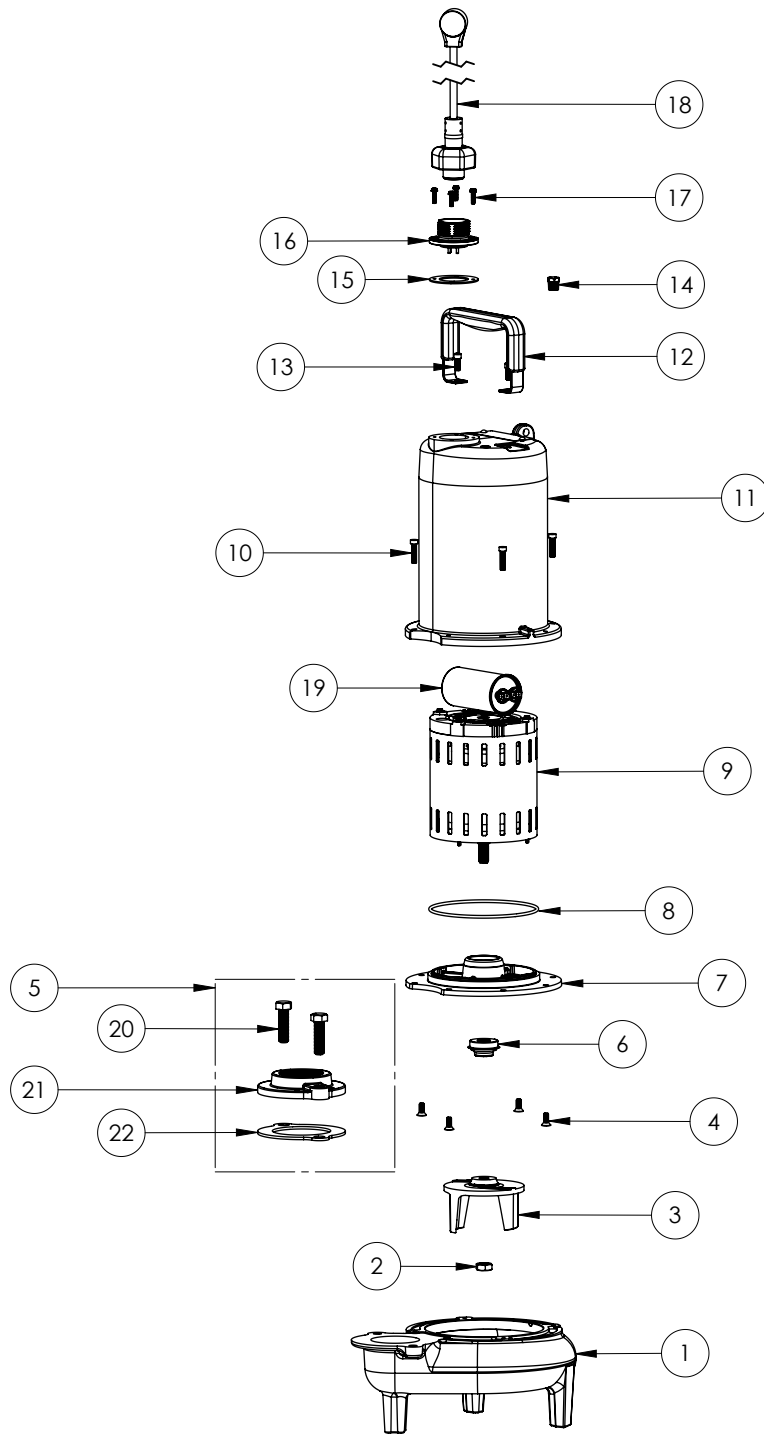

LEH102M2 (B72)

LEH102M2 (B72)

#	PART #	DESCRIPTION	QTY	Note
1	531500R	VOLUTE HOUSING	1	
2	8046000	1/2-20 HEX STAINLESS STEEL JAM NUT	1	
3	K001488	51300A0 IMPELLER KIT, INCLUDES 1/2" JAM NUT	1	
4	8018000	1/4-20 x 5/8 SLOTTED FLAT HEAD BOLT	4	
5	K001221	2" DISCHARGE KIT	1	
6	K001958	KIT 5/8 UNITIZED SEAL 5120000	1	[1]
7	53260BR	MOTOR SUPPORT PLATE	1	
8	5617000	O-RING	1	
9	5335000	MOTOR	1	
10	8091000	1/4-20 x 1 HEX SOCKET HEAD BOLT	4	
11	531400R	MOTOR COVER	1	[2]
12	3411200	HANDLE	1	
13	8033000	#8 x 1/4 STAINLESS STEEL SCREW	2	
14	50710A0	PIPE PLUG, 1/4" HEX HD BRASS NPTF	1	
15	5060000	CORD PLATE GASKET	1	
16	K001216	5619000, CORDPLATE	1	
17	8064000	#8-32 x 5/8 HEX WASHER HEAD SCREW	4	
18	K001196	POWER CORD, 230V, 10 FOOT CORD	1	
19	5019000	CAPACITOR 45uF 370VAC	1	
20	8037000	1/2-13 x 1-3/4 STAINLESS STEEL BOLT	2	
21	512100R	2" DISCHARGE FLANGE	1	
22	5129000	FLANGE GASKET, FITS 2" OR 3"	1	
23	LPOILT1032OZ	REPLACEMENT T10 OIL, QUART BOTTLE (REF 8504000)	2	[3]

PART NOTES:

- [1] - Part requires factory authorized service. Contact Liberty Pumps at 1-800-543-2550
Part requires factory authorized service. Contact Liberty Pumps at 1-800-543-2550
- [2] - Part requires factory authorized service. Contact Liberty Pumps at 1-800-543-2550
- [3] - Acceptable for use in all liberty Pump's oil-filled products

Acceptable for use in all liberty Pump's oil-filled products