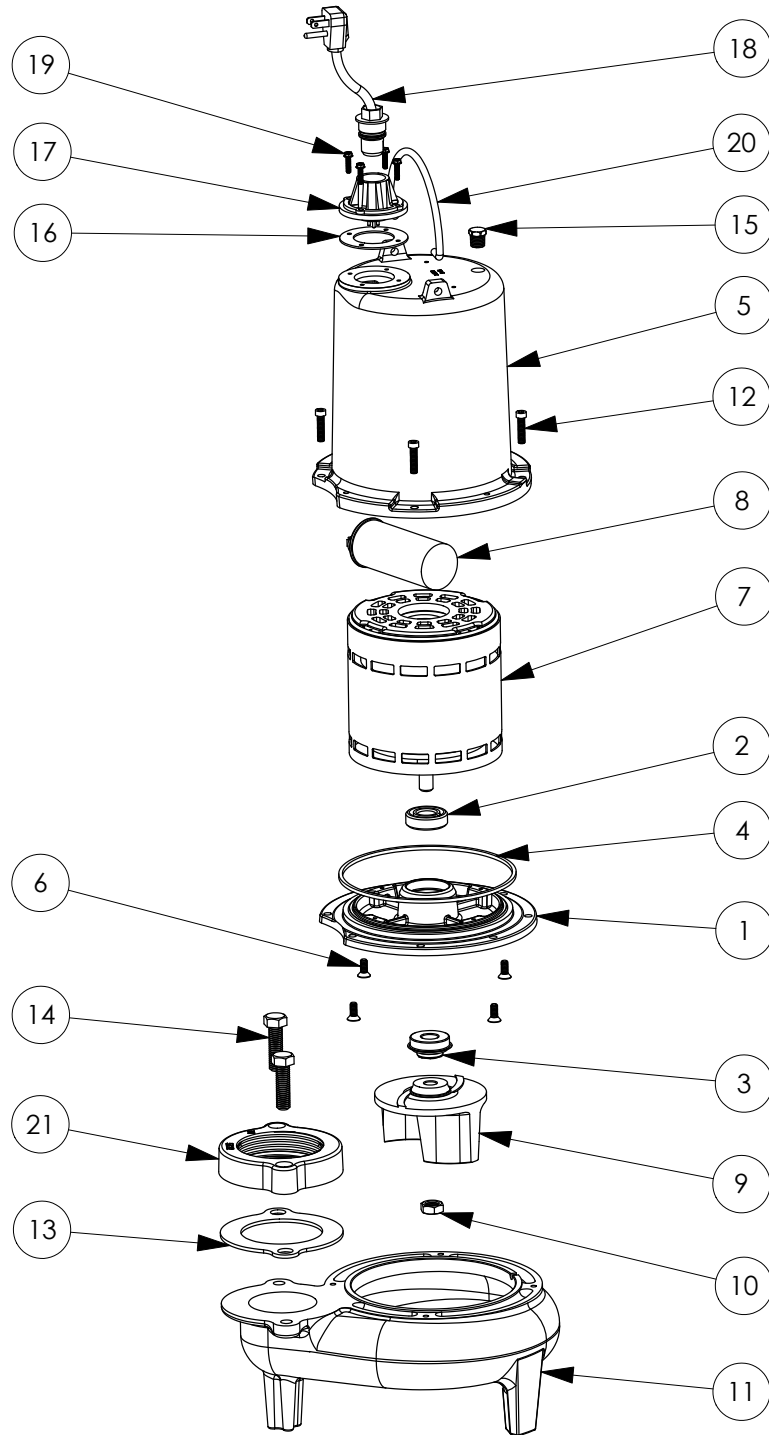

LEH102M3 (B10)

**LEH102M3**

**LEH102M3 (B10)**

#	PART #	DESCRIPTION	QTY	Note
1	510100R	MOTOR SUPPORT PLATE	1	
2	5124000	BEARING	1	
3	K001717	KIT, 5/8 UNITIZED 5120000 AND LIP SEAL 5860000	1	
4	5107000	MOTOR COVER SEALRING	1	[1]
5	527700R	MOTOR COVER	1	
6	8018000	1/4-20 x 5/8 SLOTTED FLAT HEAD BOLT	4	
7	5339000	MOTOR	1	
8	5196000	CAPACITOR	1	
9	K001488	51300A0 IMPELLER KIT, INCLUDES 1/2" JAM NUT	1	
10	8046000	1/2-20 HEX STAINLESS STEEL JAM NUT	1	
11	510200R	VOLUTE HOUSING	1	
12	8091000	1/4-20 x 1 HEX SOCKET HEAD BOLT	4	
13	5129000	FLANGE GASKET, FITS 2" OR 3"	1	
14	8037000	1/2-13 x 1-3/4 STAINLESS STEEL BOLT	2	
15	50710A0	PIPE PLUG, 1/4" HEX HD BRASS NPTF	1	
16	5060000	CORD PLATE GASKET	1	
17	5014000	CORD PLATE	1	
18	K001058	POWER CORD, 10FT. 230V	1	
19	8064000	#8-32 x 5/8 HEX WASHER HEAD SCREW	4	
20	K001095	STAINLESS STEEL HANDLE	1	
21	K001222	3" DISCHARGE KIT	1	

**PART NOTES:**

[1] - Part requires factory authorized service. Contact Liberty Pumps at 1-800-543-2550