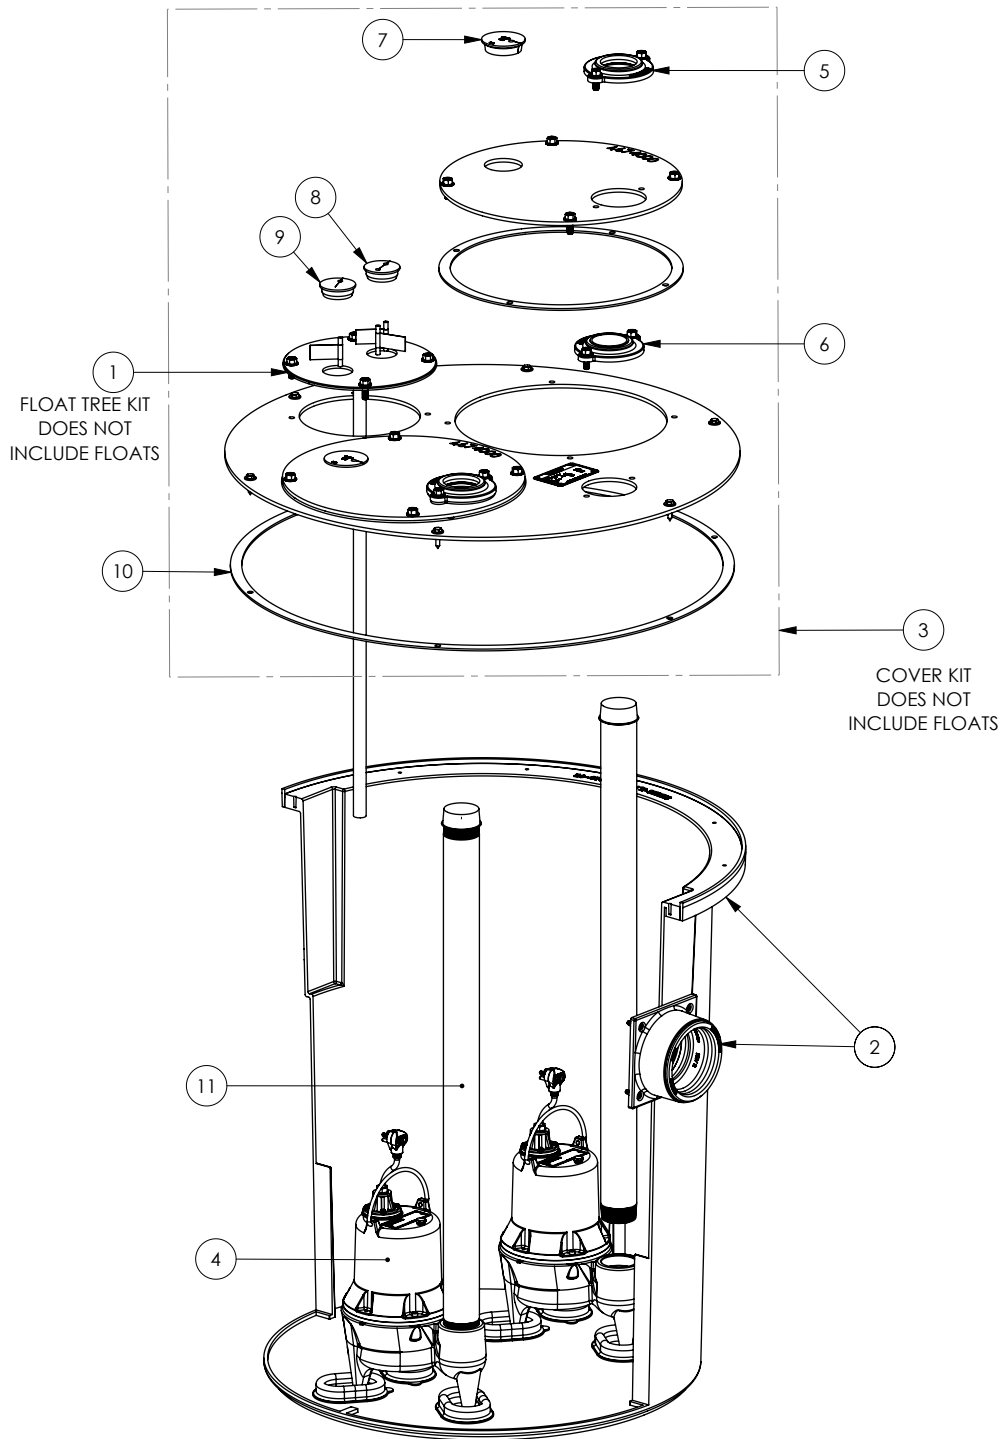

1102-LE41M (C20)

## 1102-LE41M (C20)

#	PART #	DESCRIPTION	QTY	Note
1	K001203	10" INSPECTION COVER WITH FLOAT TREE (FLOATS NOT INCLUDED)	1	
2	K003000	1100 TANK AND HUB ASSY (TOPP)	1	
3	K001200	1100 COVER KIT 2" DISCH 2" VENT	1	
4	LE41M	4/10 HP SEWAGE PUMP 115V, 10' POWER CORD	2	
5	K001389	2" DISCHARGE FLANGE KIT	2	
6	K001390	2" VENT FLANGE KIT	1	
7	4508000	2 1/2" STOPPER - SINGLE 5/16" HOLE	2	
8	45480A0	SINGLE HOLE STOPPER	1	
9	45480B0	2" DOUBLE HOLE STOPPER	1	
10	4039RA0	GASKET TAPE 1/8"	1	
11	4068000	NIPPLE 2x36 PVC SCH 80	2	