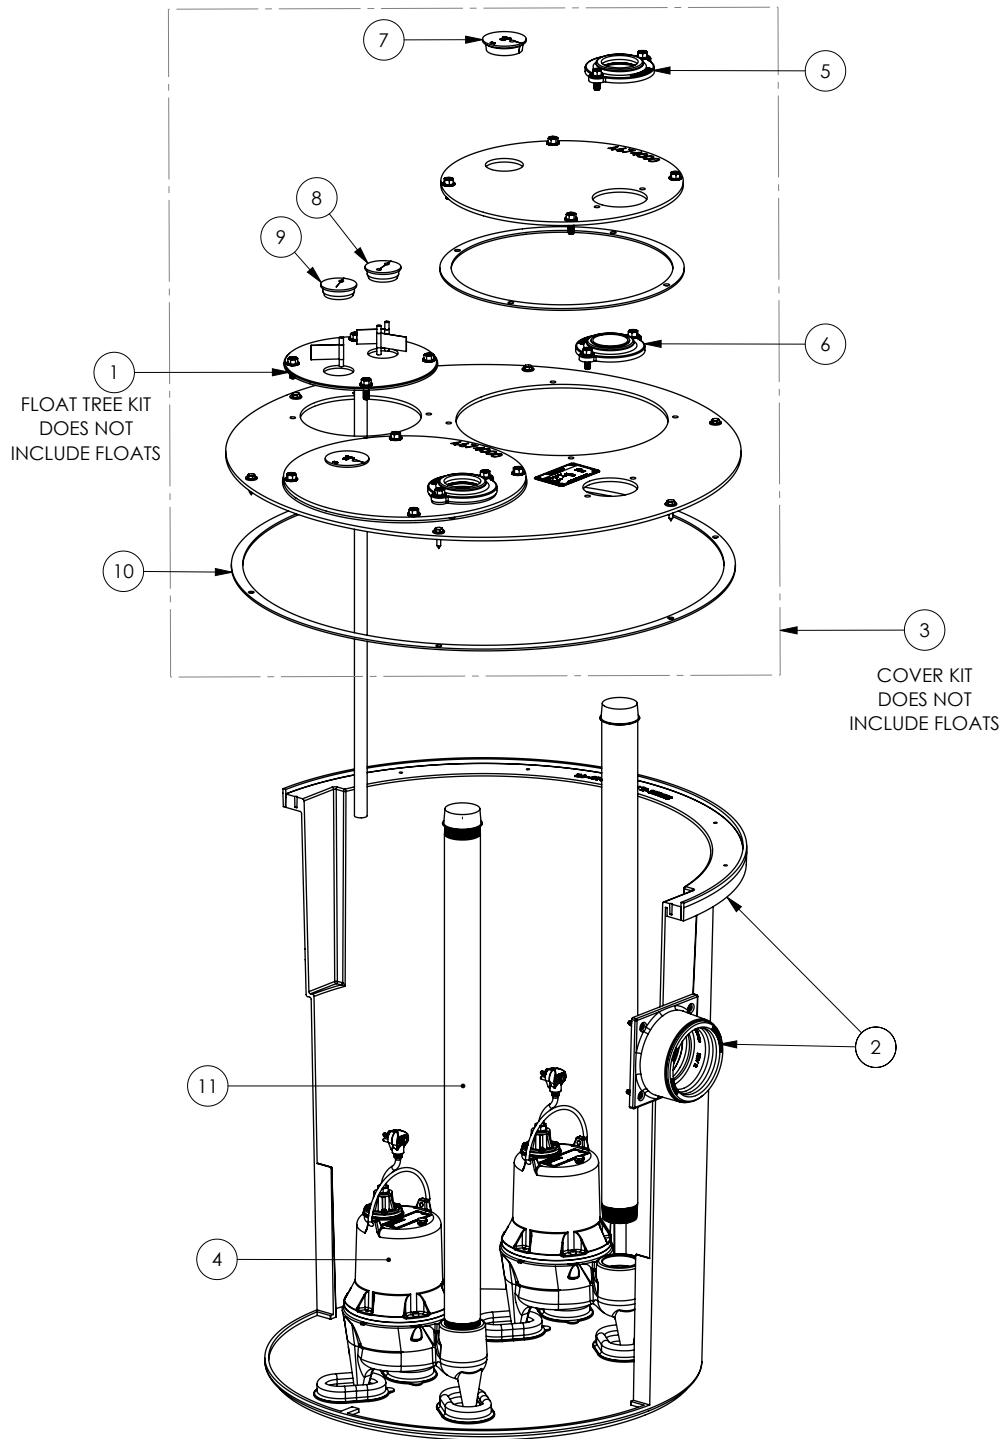

1102-LE51M (C20)

1102-LE51M (C20)

#	PART #	DESCRIPTION	QTY	Note
1	K001203	10" INSPECTION COVER WITH FLOAT TREE (FLOATS NOT INCLUDED)	1	
2	K003000	1100 TANK AND HUB ASSY (TOPP)	1	
3	K001200	1100 COVER KIT 2" DISCH 2" VENT	1	
4	LE51M	1/2 HP SEWAGE PUMP 115V, 10' POWER CORD	2	
5	K001389	2" DISCHARGE FLANGE KIT	2	
6	K001390	2" VENT FLANGE KIT	1	
7	4508000	2 1/2" STOPPER - SINGLE 5/16" HOLE	2	
8	45480A0	SINGLE HOLE STOPPER	1	
9	45480B0	2" DOUBLE HOLE STOPPER	1	
10	4039RA0	GASKET TAPE 1/8"	1	
11	4068000	NIPPLE 2x36 PVC SCH 80	2	