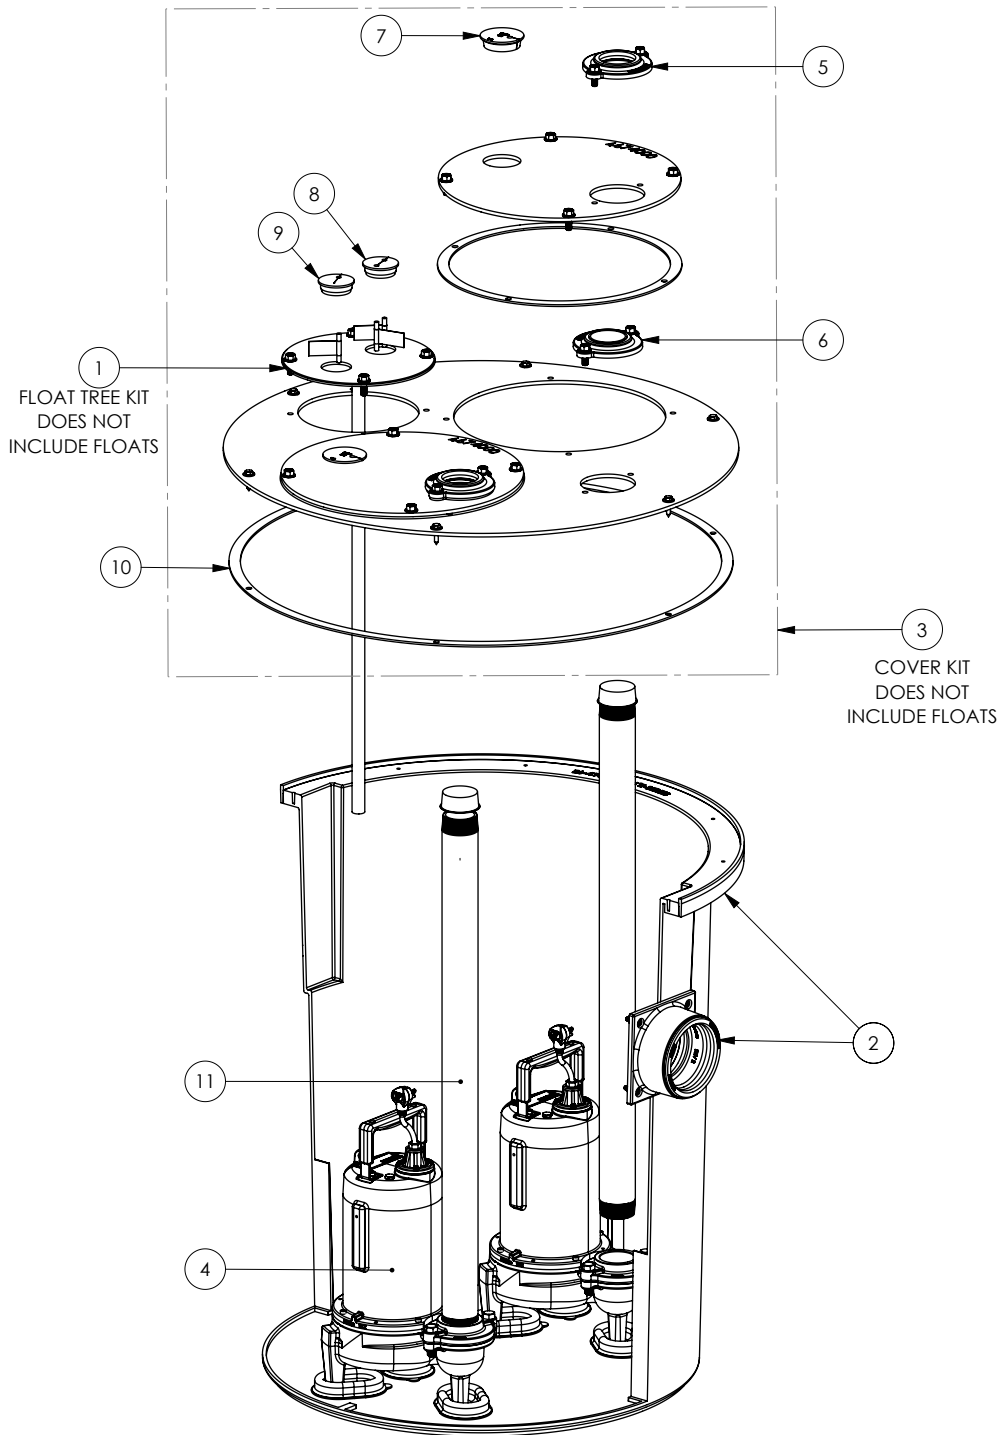

1102-LE72M (C20)

1102-LE72M (C20)

#	PART #	DESCRIPTION	QTY	Note
1	K001203	10" INSPECTION COVER WITH FLOAT TREE (FLOATS NOT INCLUDED)	1	
2	K003000	1100 TANK AND HUB ASSY (TOPP)	1	
3	K001200	1100 COVER KIT 2" DISCH 2" VENT	1	
4	LE72M2	3/4 HP SEWAGE PUMP 208-230V 10' POWER CORD	2	
5	K001389	2" DISCHARGE FLANGE KIT	2	
6	K001390	2" VENT FLANGE KIT	1	
7	4508000	2 1/2" STOPPER - SINGLE 5/16" HOLE	2	
8	45480A0	SINGLE HOLE STOPPER	1	
9	45480B0	2" DOUBLE HOLE STOPPER	1	
10	4039RA0	GASKET TAPE 1/8"	1	
11	4068000	NIPPLE 2x36 PVC SCH 80	2	