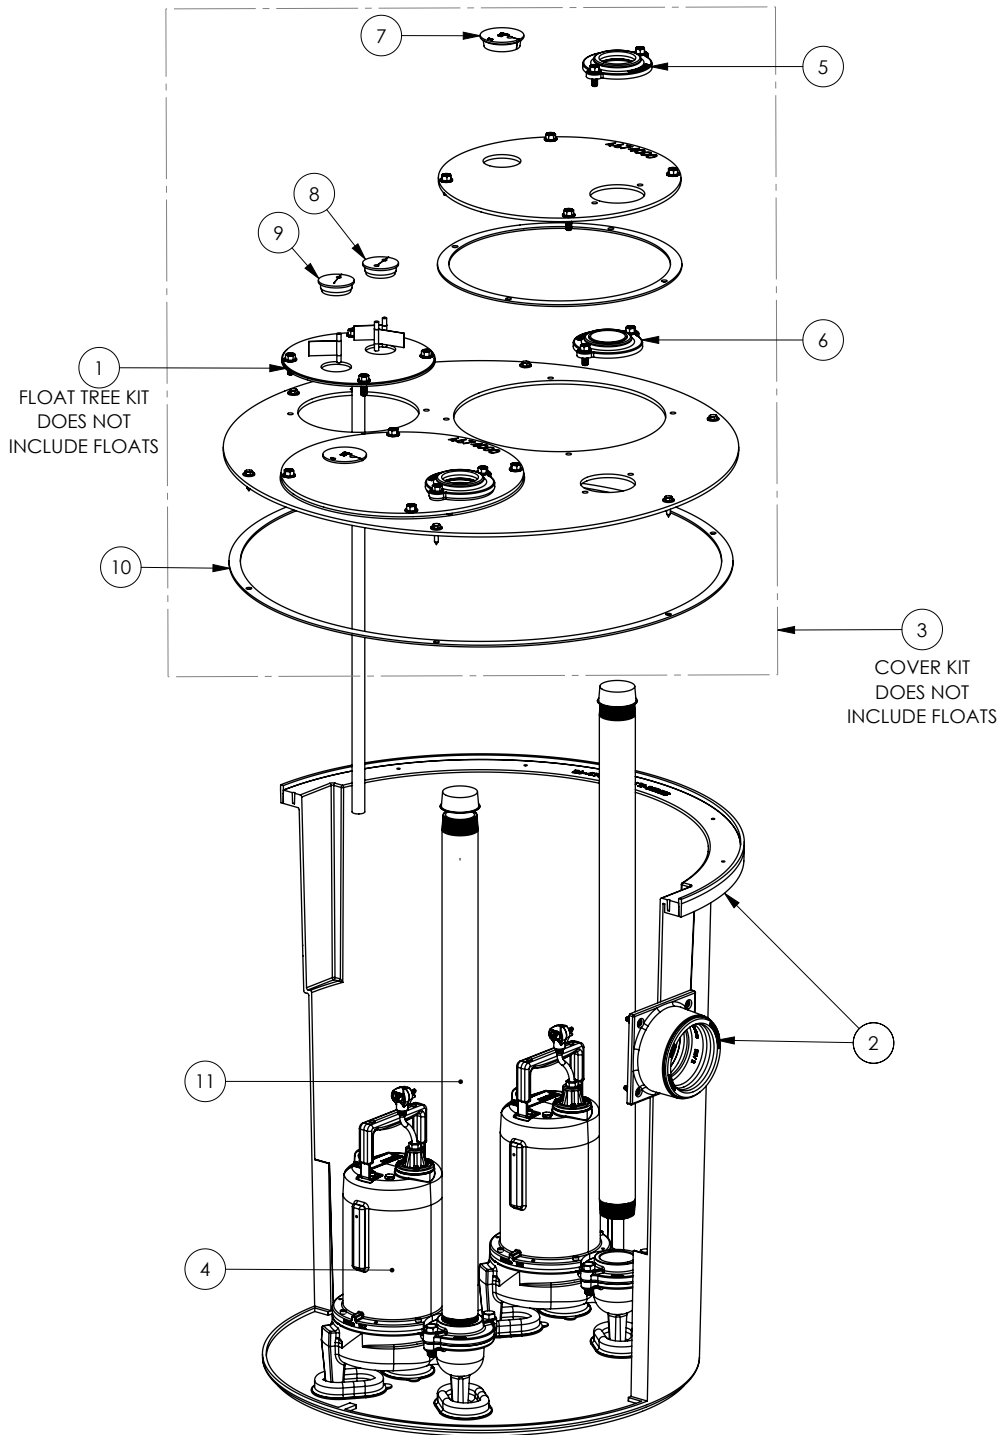

# 1102-LE74M (C20)

## 1102-LE74M (C20)

#	PART #	DESCRIPTION	QTY	Note
1	K001203	10" INSPECTION COVER WITH FLOAT TREE (FLOATS NOT INCLUDED)	1	
2	K003000	1100 TANK AND HUB ASSY (TOPP)	1	
3	K001200	1100 COVER KIT 2" DISCH 2" VENT	1	
4	LE74M2-2	3/4 HP SEWAGE PUMP 440-480V 25' POWER CORD	2	
5	K001389	2" DISCHARGE FLANGE KIT	2	
6	K001390	2" VENT FLANGE KIT	1	
7	4508000	2 1/2" STOPPER - SINGLE 5/16" HOLE	2	
8	45480A0	SINGLE HOLE STOPPER	1	
9	45480B0	2" DOUBLE HOLE STOPPER	1	
10	4039RA0	GASKET TAPE 1/8"	1	
11	4068000	NIPPLE 2x36 PVC SCH 80	2	