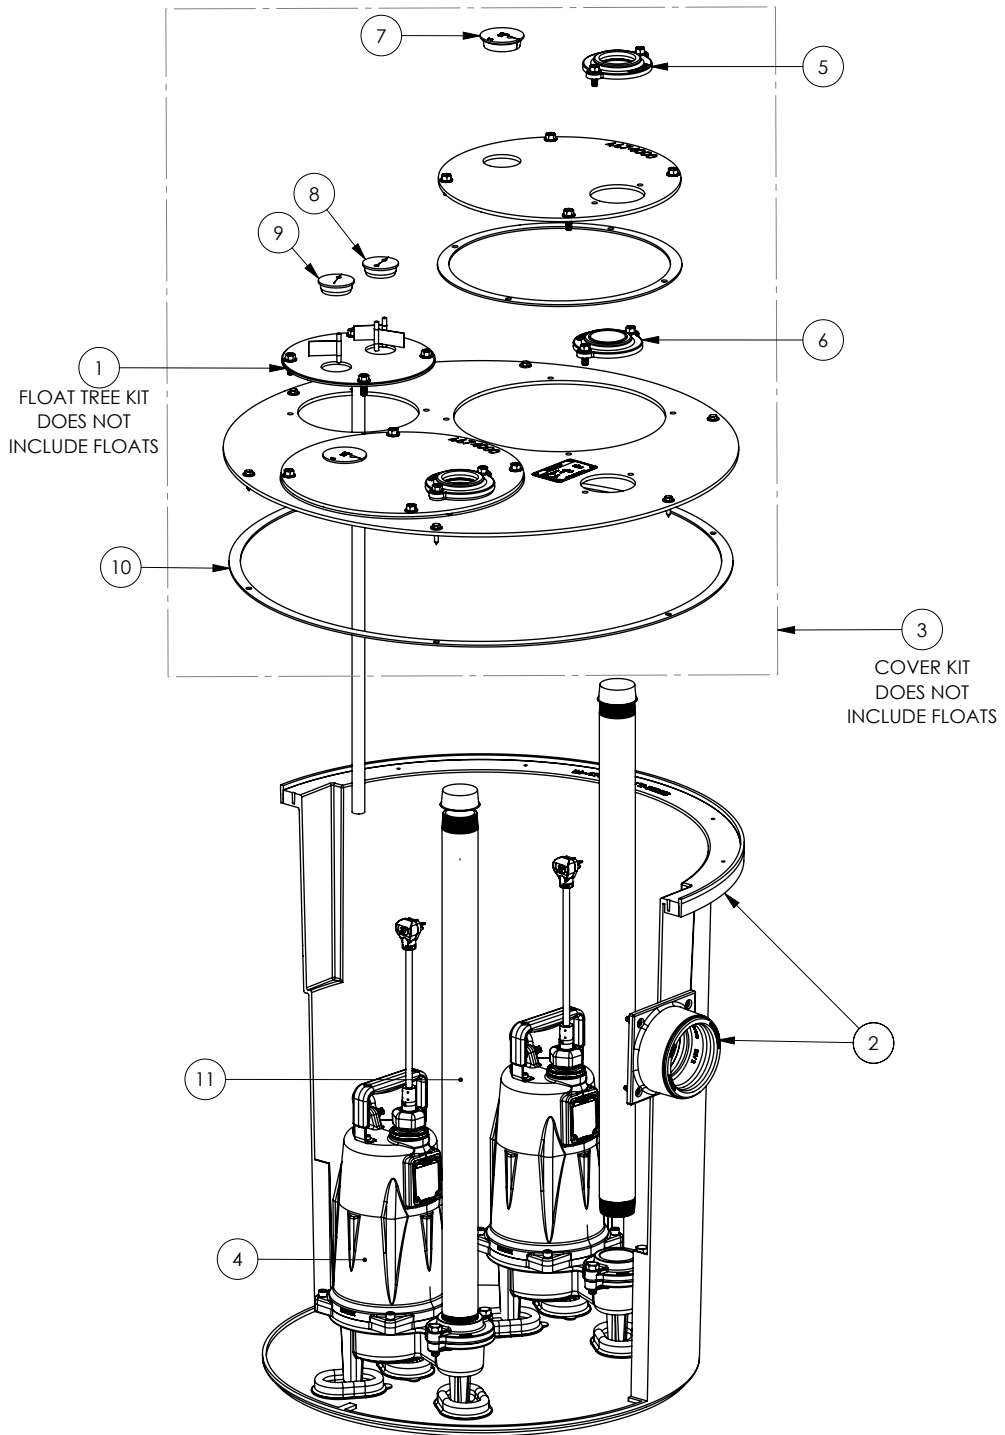

1102-LEH153M (C20)

1102-LEH153M (C20)

#	PART #	DESCRIPTION	QTY	Note
1	K001203	10" INSPECTION COVER WITH FLOAT TREE (FLOATS NOT INCLUDED)	1	
2	K003000	1100 TANK AND HUB ASSY (TOPP)	1	
3	K001200	1100 COVER KIT 2" DISCH 2" VENT	1	
4	LEH153M2-2	1.5 HP SEWAGE PUMP 208-230V 25' POWER CORD	2	
5	K001389	2" DISCHARGE FLANGE KIT	2	
6	K001390	2" VENT FLANGE KIT	1	
7	4508000	2 1/2" STOPPER - SINGLE 5/16" HOLE	2	
8	45480A0	SINGLE HOLE STOPPER	1	
9	45480B0	2" DOUBLE HOLE STOPPER	1	
10	4039RA0	GASKET TAPE 1/8"	1	
11	4068000	NIPPLE 2x36 PVC SCH 80	2	