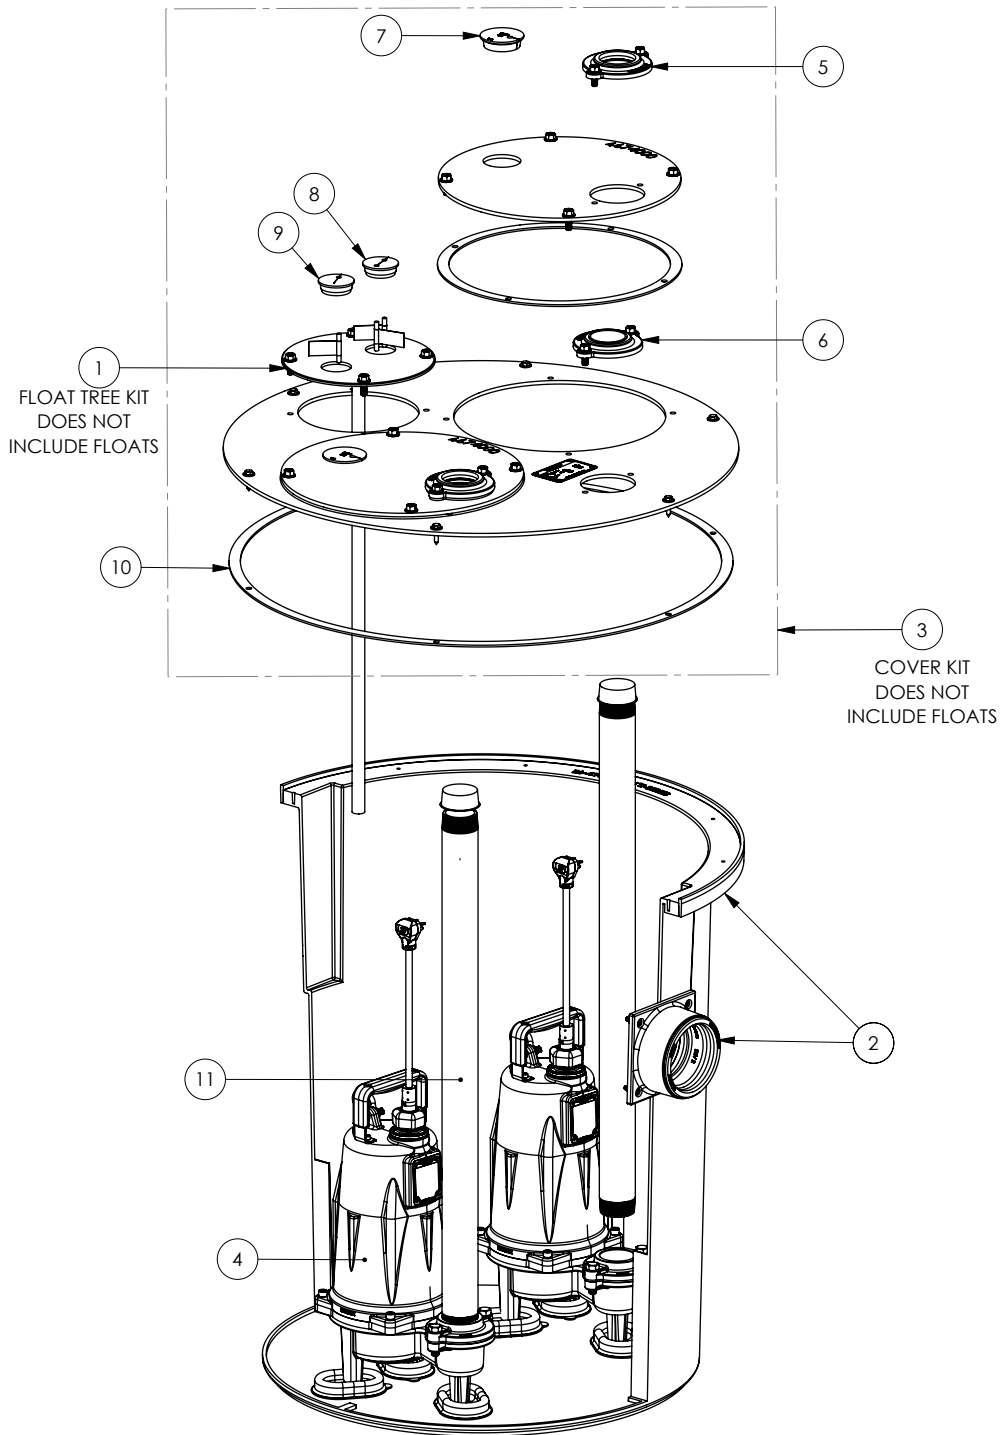

1102-LEH154M (C20)

## 1102-LEH154M (C20)

#	PART #	DESCRIPTION	QTY	Note
1	K001203	10" INSPECTION COVER WITH FLOAT TREE (FLOATS NOT INCLUDED)	1	
2	K003000	1100 TANK AND HUB ASSY (TOPP)	1	
3	K001200	1100 COVER KIT 2" DISCH 2" VENT	1	
4	LEH154M2-2	1.5 HP SEWAGE PUMP 440-480V 25' POWER CORD	2	
5	K001389	2" DISCHARGE FLANGE KIT	2	
6	K001390	2" VENT FLANGE KIT	1	
7	4508000	2 1/2" STOPPER - SINGLE 5/16" HOLE	2	
8	45480A0	SINGLE HOLE STOPPER	1	
9	45480B0	2" DOUBLE HOLE STOPPER	1	
10	4039RA0	GASKET TAPE 1/8"	1	
11	4068000	NIPPLE 2x36 PVC SCH 80	2	