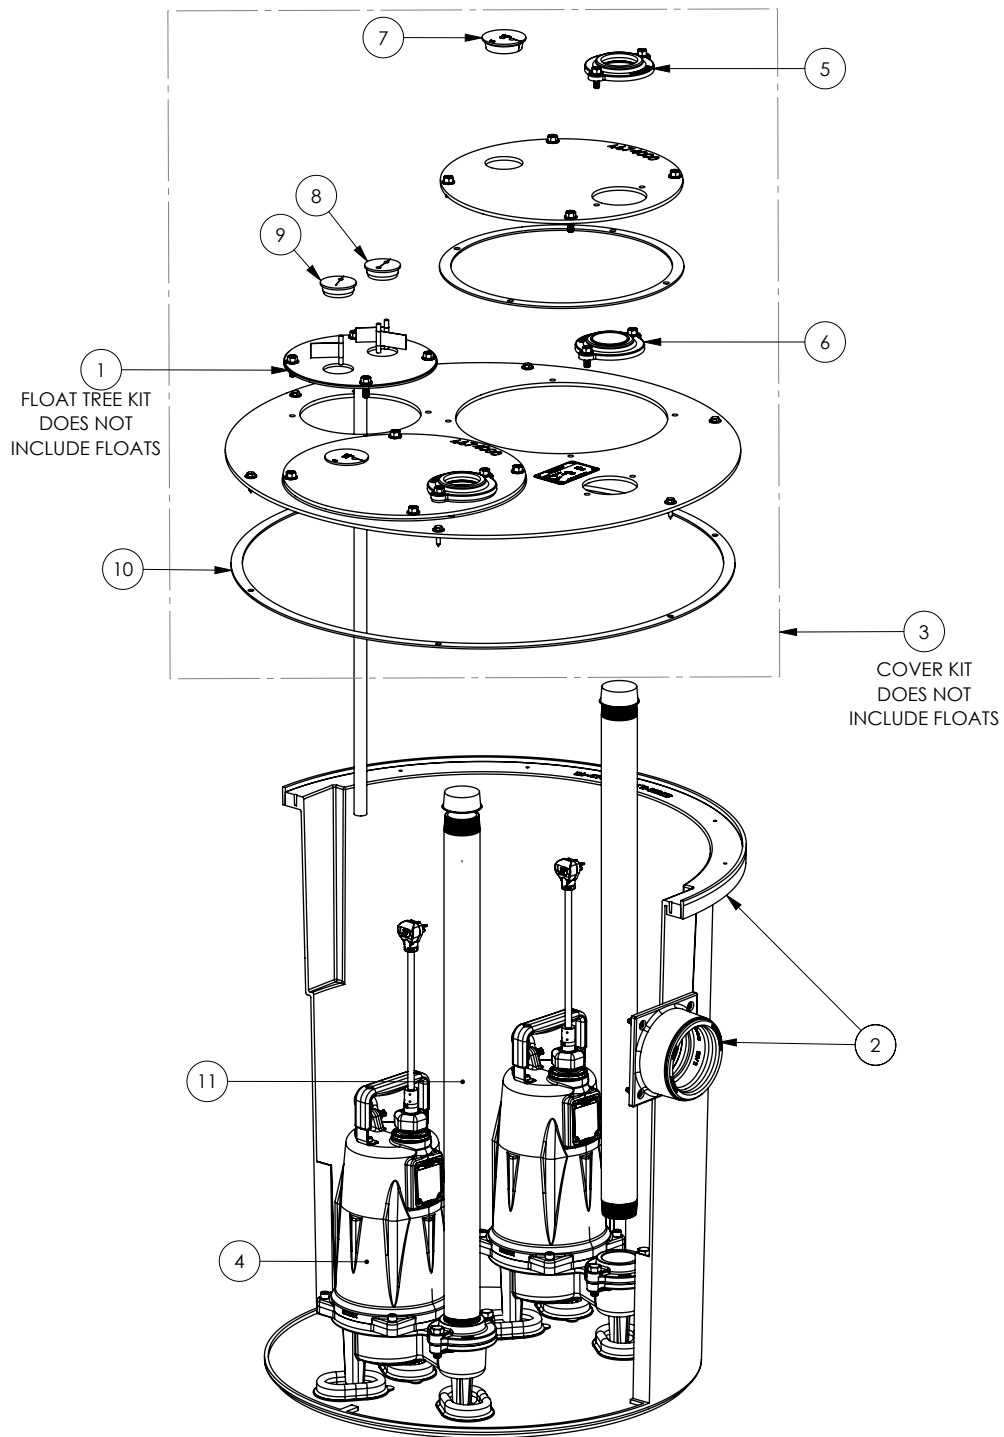

1102-LEH202M (C20)

1102-LEH202M (C20)

#	PART #	DESCRIPTION	QTY	Note
1	K001203	10" INSPECTION COVER WITH FLOAT TREE (FLOATS NOT INCLUDED)	1	
2	K003000	1100 TANK AND HUB ASSY (TOPP)	1	
3	K001200	1100 COVER KIT 2" DISCH 2" VENT	1	
4	LEH202M2-2	2 HP SEWAGE PUMP 230V 25' POWER CORD	2	
5	K001389	2" DISCHARGE FLANGE KIT	2	
6	K001390	2" VENT FLANGE KIT	1	
7	4508000	2 1/2" STOPPER - SINGLE 5/16" HOLE	2	
8	45480A0	SINGLE HOLE STOPPER	1	
9	45480B0	2" DOUBLE HOLE STOPPER	1	
10	4039RA0	GASKET TAPE 1/8"	1	
11	4068000	NIPPLE 2x36 PVC SCH 80	2	