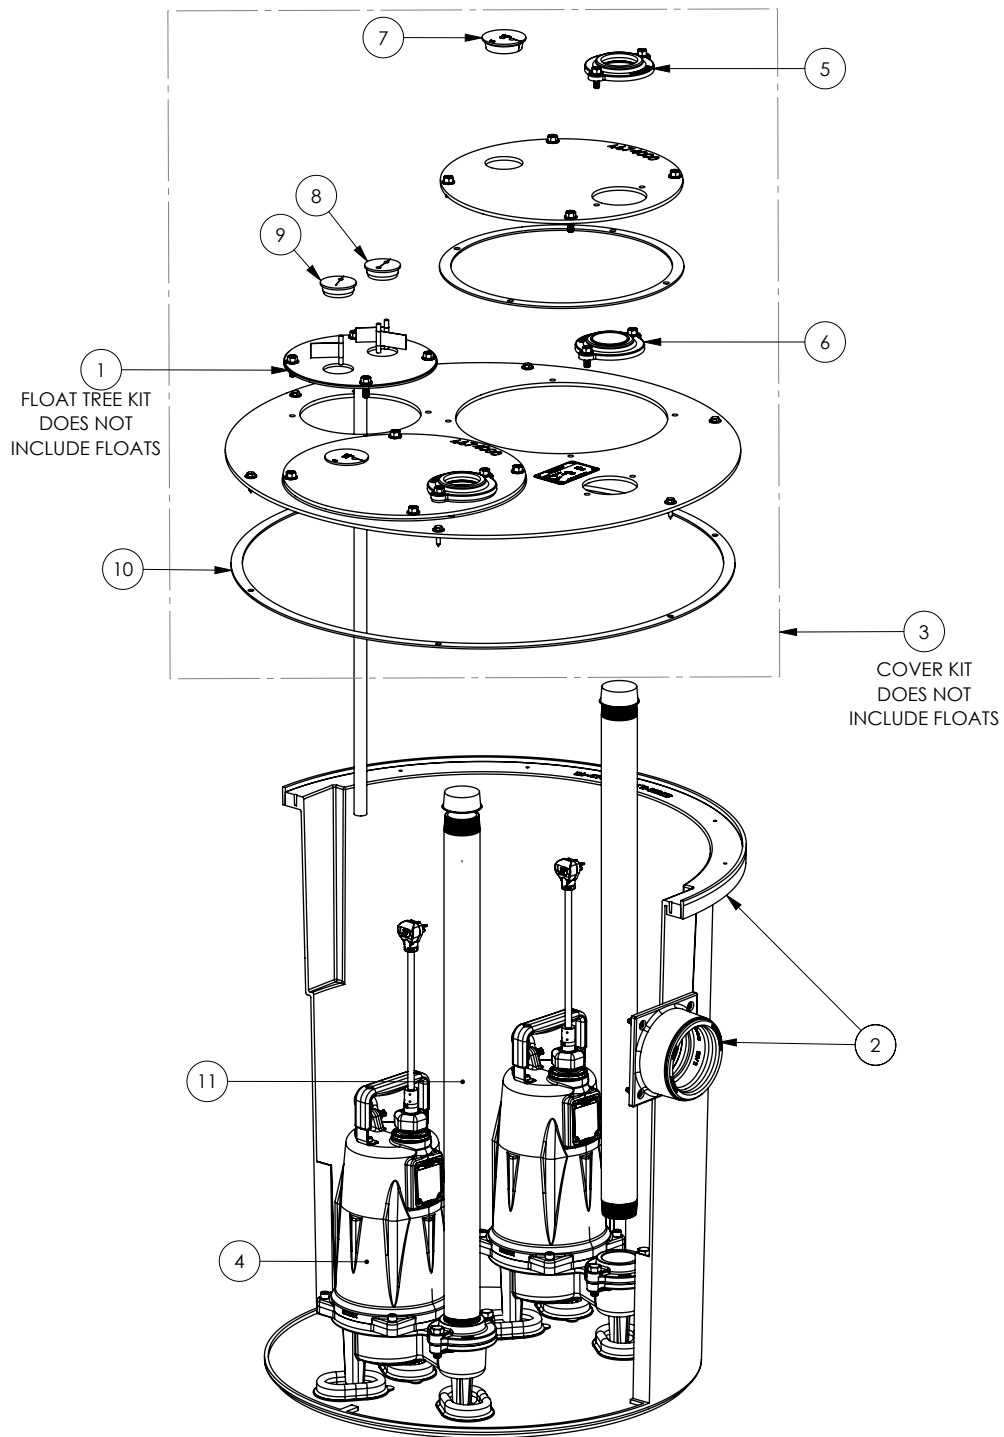

1102-LEH204M (C20)

1102-LEH204M (C20)

#	PART #	DESCRIPTION	QTY	Note
1	K001203	10" INSPECTION COVER WITH FLOAT TREE (FLOATS NOT INCLUDED)	1	
2	K003000	1100 TANK AND HUB ASSY (TOPP)	1	
3	K001200	1100 COVER KIT 2" DISCH 2" VENT	1	
4	LEH204M2-2	2HP SEWAGE PUMP 440-480V 25' POWER CORD	2	
5	K001389	2" DISCHARGE FLANGE KIT	2	
6	K001390	2" VENT FLANGE KIT	1	
7	4508000	2 1/2" STOPPER - SINGLE 5/16" HOLE	2	
8	45480A0	SINGLE HOLE STOPPER	1	
9	45480B0	2" DOUBLE HOLE STOPPER	1	
10	4039RA0	GASKET TAPE 1/8"	1	
11	4068000	NIPPLE 2x36 PVC SCH 80	2	