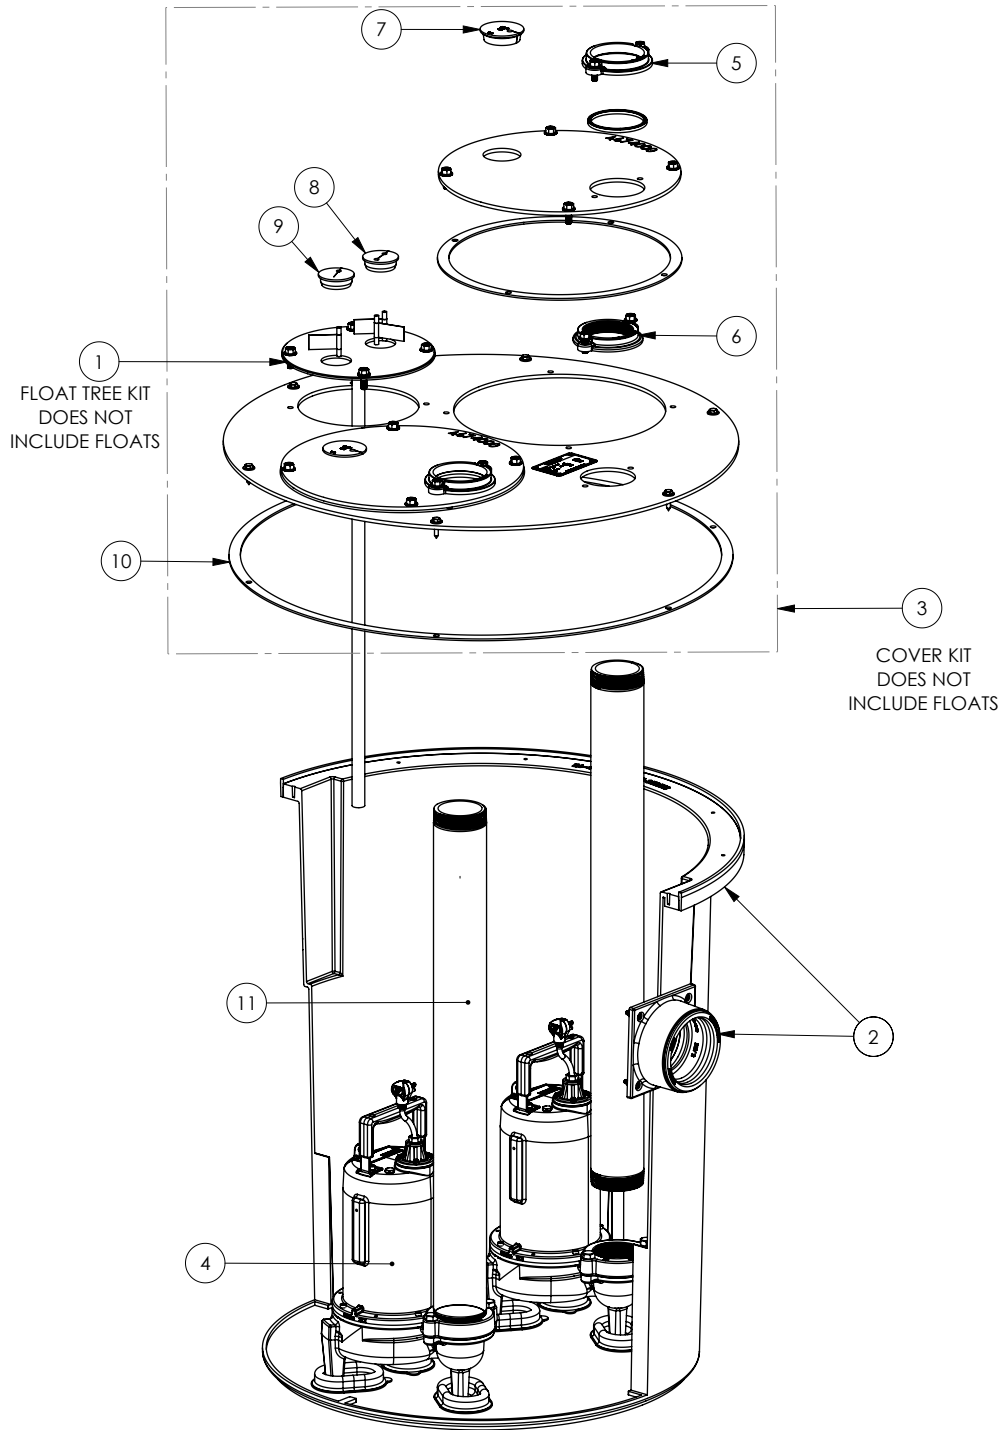

1103-LE103M (C20)

1103-LE103M (C20)

#	PART #	DESCRIPTION	QTY	Note
1	K001203	10" INSPECTION COVER WITH FLOAT TREE (FLOATS NOT INCLUDED)	1	
2	K003000	1100 TANK AND HUB ASSY (TOPP)	1	
3	K001201	1100 COVER KIT 3" DISCH 3" VENT	1	
4	LE103M3-2	1 HP SEWAGE PUMP 208-230V, 25' POWER CORD	2	
5	K001391	3" DISCHARGE FLANGE KIT	2	
6	K001392	3" VENT FLANGE KIT	1	
7	4508000	2 1/2" STOPPER - SINGLE 5/16" HOLE	2	
8	45480A0	SINGLE HOLE STOPPER	1	
9	45480B0	2" DOUBLE HOLE STOPPER	1	
10	4039RA0	GASKET TAPE 1/8"	1	
11	4067000	NIPPLE 3X36 SCH80 PVC	2	