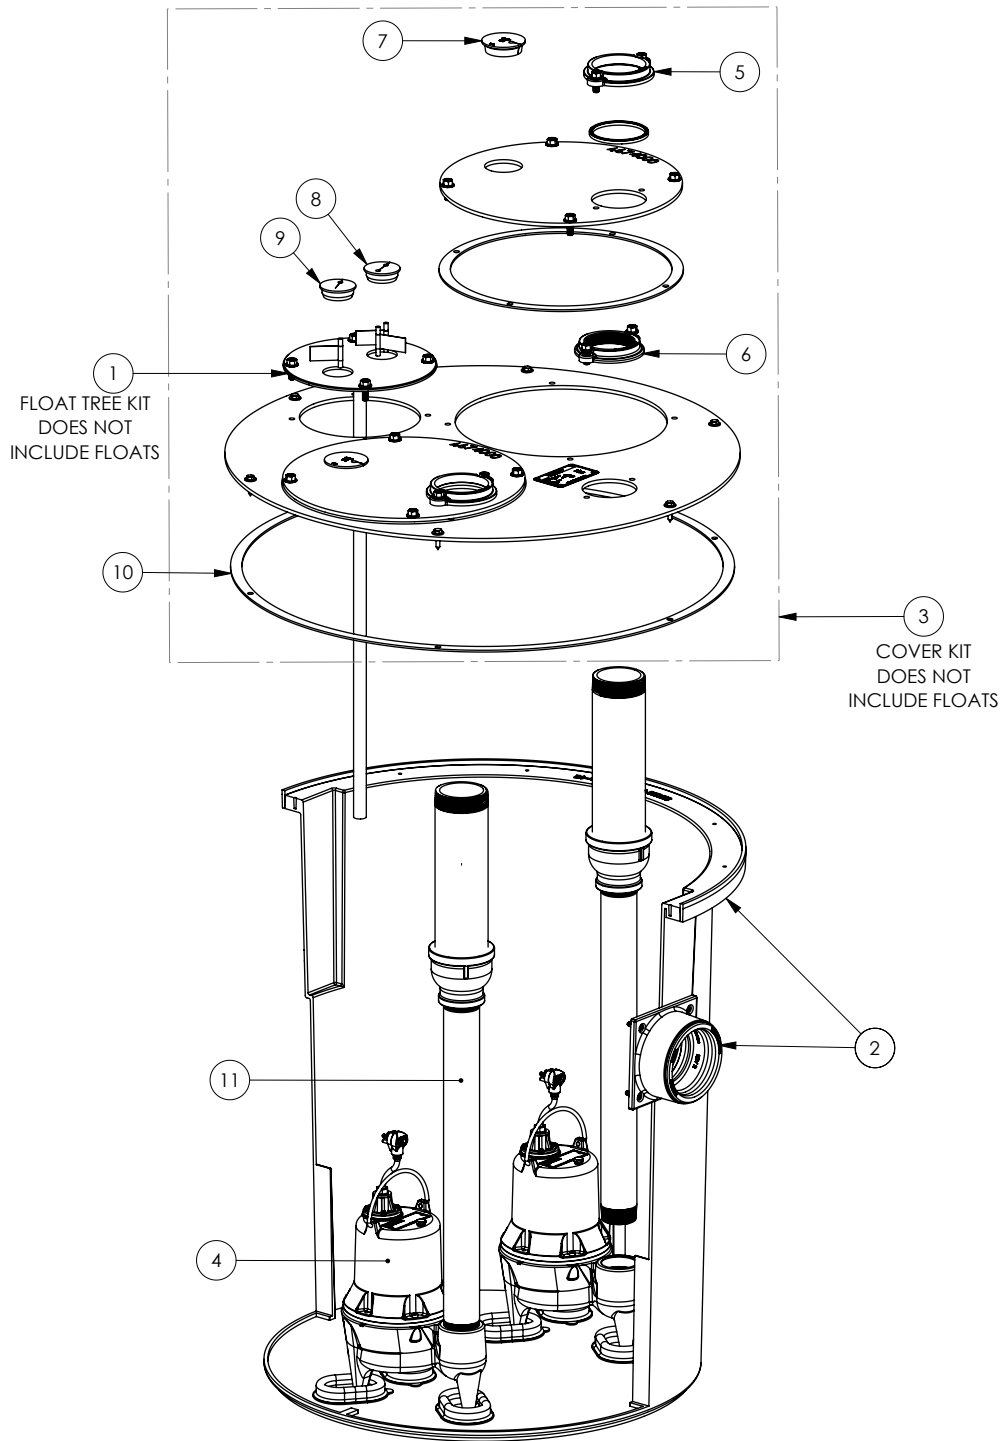

1103-LE51M (C20)

1103-LE51M (C20)

#	PART #	DESCRIPTION	QTY	Note
1	K001203	10" INSPECTION COVER WITH FLOAT TREE (FLOATS NOT INCLUDED)	1	
2	K003000	1100 TANK AND HUB ASSY (TOPP)	1	
3	K001201	1100 COVER KIT 3" DISCH 3" VENT	1	
4	LE51M	1/2 HP SEWAGE PUMP 115V, 10' POWER CORD	2	
5	K001391	3" DISCHARGE FLANGE KIT	2	
6	K001392	3" VENT FLANGE KIT	1	
7	4508000	2 1/2" STOPPER - SINGLE 5/16" HOLE	2	
8	45480A0	SINGLE HOLE STOPPER	1	
9	45480B0	2" DOUBLE HOLE STOPPER	1	
10	4039RA0	GASKET TAPE 1/8"	1	
11	50990A0	PIPE ASSEMBLY 2X3" 1100/700	2	