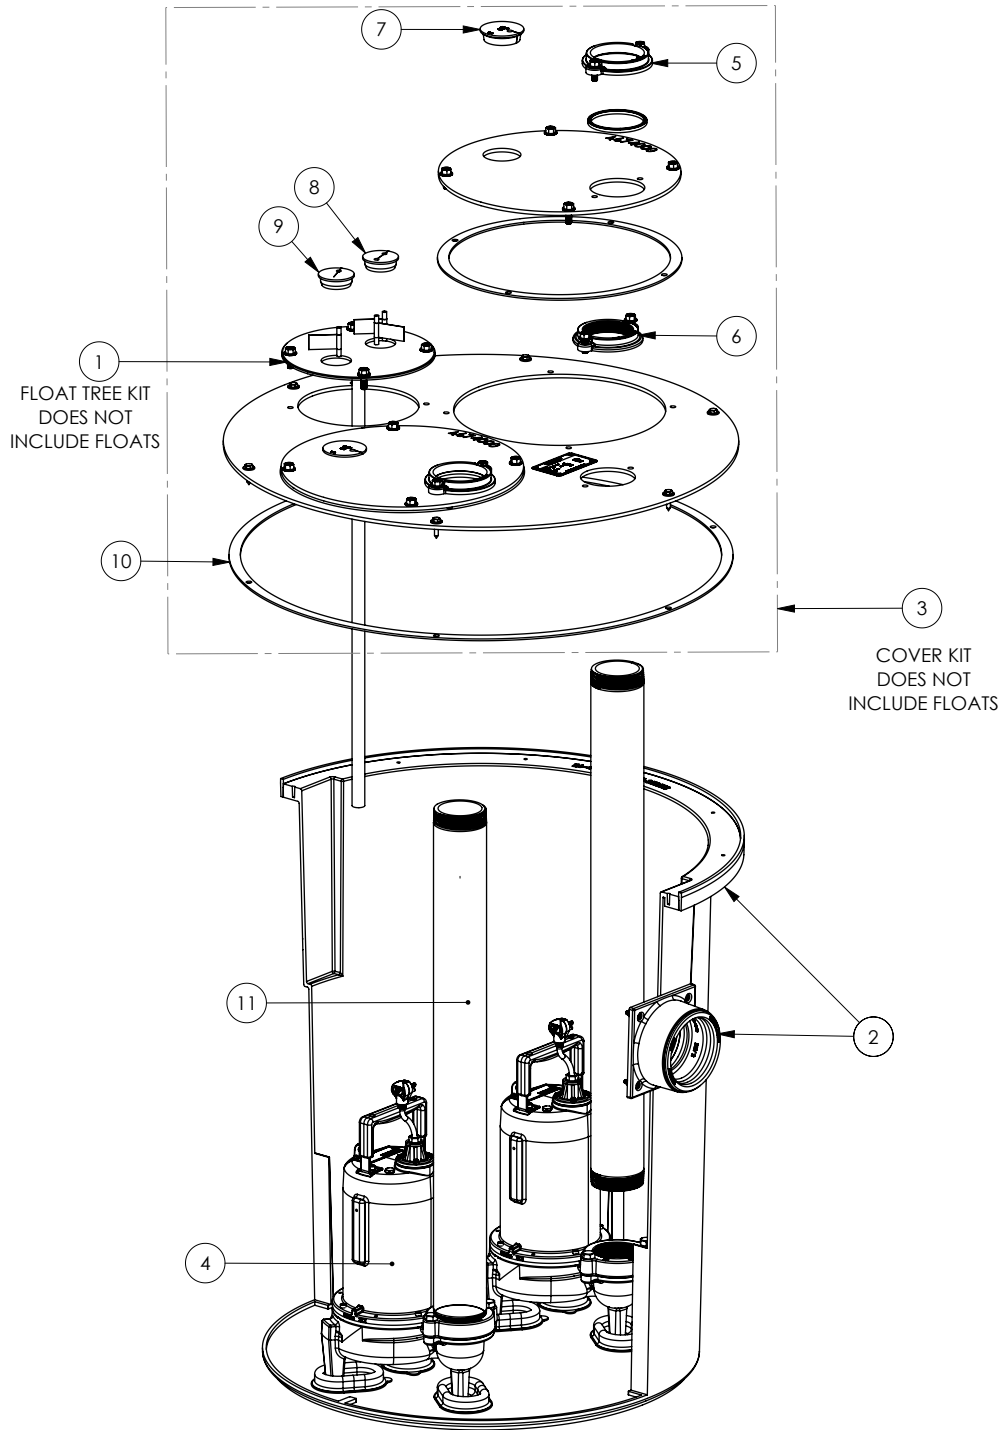

1103-LE72M (C20)

1103-LE72M (C20)

#	PART #	DESCRIPTION	QTY	Note
1	K001203	10" INSPECTION COVER WITH FLOAT TREE (FLOATS NOT INCLUDED)	1	
2	K003000	1100 TANK AND HUB ASSY (TOPP)	1	
3	K001201	1100 COVER KIT 3" DISCH 3" VENT	1	
4	LE72M3	3/4 HP SEWAGE PUMP 208-230V, 10' POWER CORD	2	
5	K001391	3" DISCHARGE FLANGE KIT	2	
6	K001392	3" VENT FLANGE KIT	1	
7	4508000	2 1/2" STOPPER - SINGLE 5/16" HOLE	2	
8	45480A0	SINGLE HOLE STOPPER	1	
9	45480B0	2" DOUBLE HOLE STOPPER	1	
10	4039RA0	GASKET TAPE 1/8"	1	
11	4067000	NIPPLE 3X36 SCH80 PVC	2	