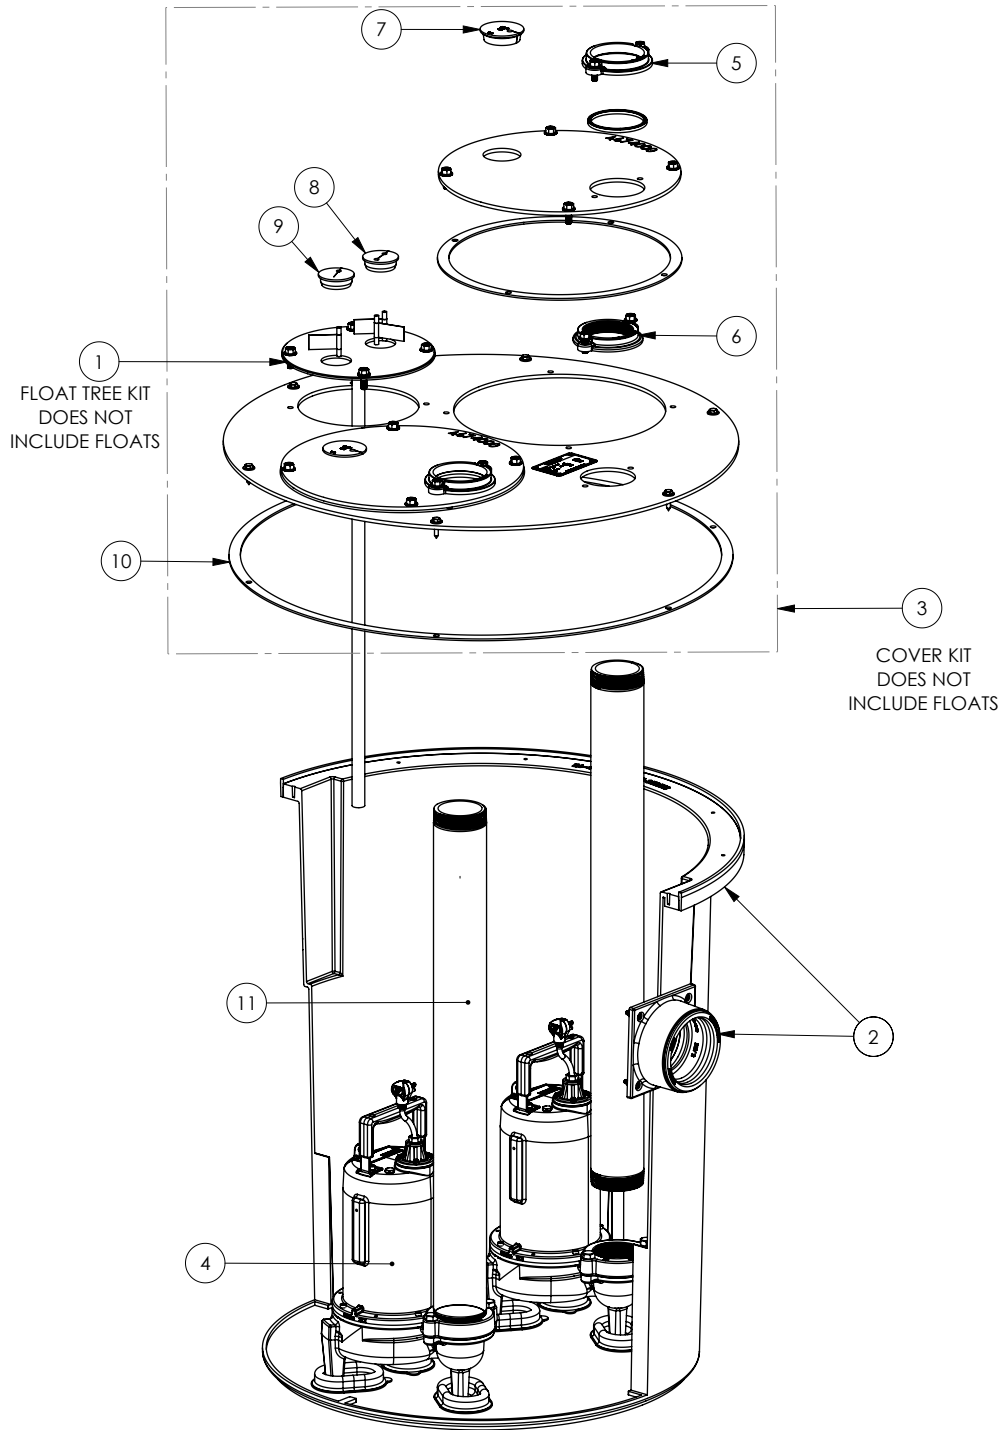

1103-LEH102M (C20)

## 1103-LEH102M (C20)

#	PART #	DESCRIPTION	QTY	Note
1	K001203	10" INSPECTION COVER WITH FLOAT TREE (FLOATS NOT INCLUDED)	1	
2	K003000	1100 TANK AND HUB ASSY (TOPP)	1	
3	K001201	1100 COVER KIT 3" DISCH 3" VENT	1	
4	LEH102M3	1 HP SEWAGE PUMP 208-230V, 10' POWER CORD	2	
5	K001391	3" DISCHARGE FLANGE KIT	2	
6	K001392	3" VENT FLANGE KIT	1	
7	4508000	2 1/2" STOPPER - SINGLE 5/16" HOLE	2	
8	45480A0	SINGLE HOLE STOPPER	1	
9	45480B0	2" DOUBLE HOLE STOPPER	1	
10	4039RA0	GASKET TAPE 1/8"	1	
11	4067000	NIPPLE 3X36 SCH80 PVC	2	