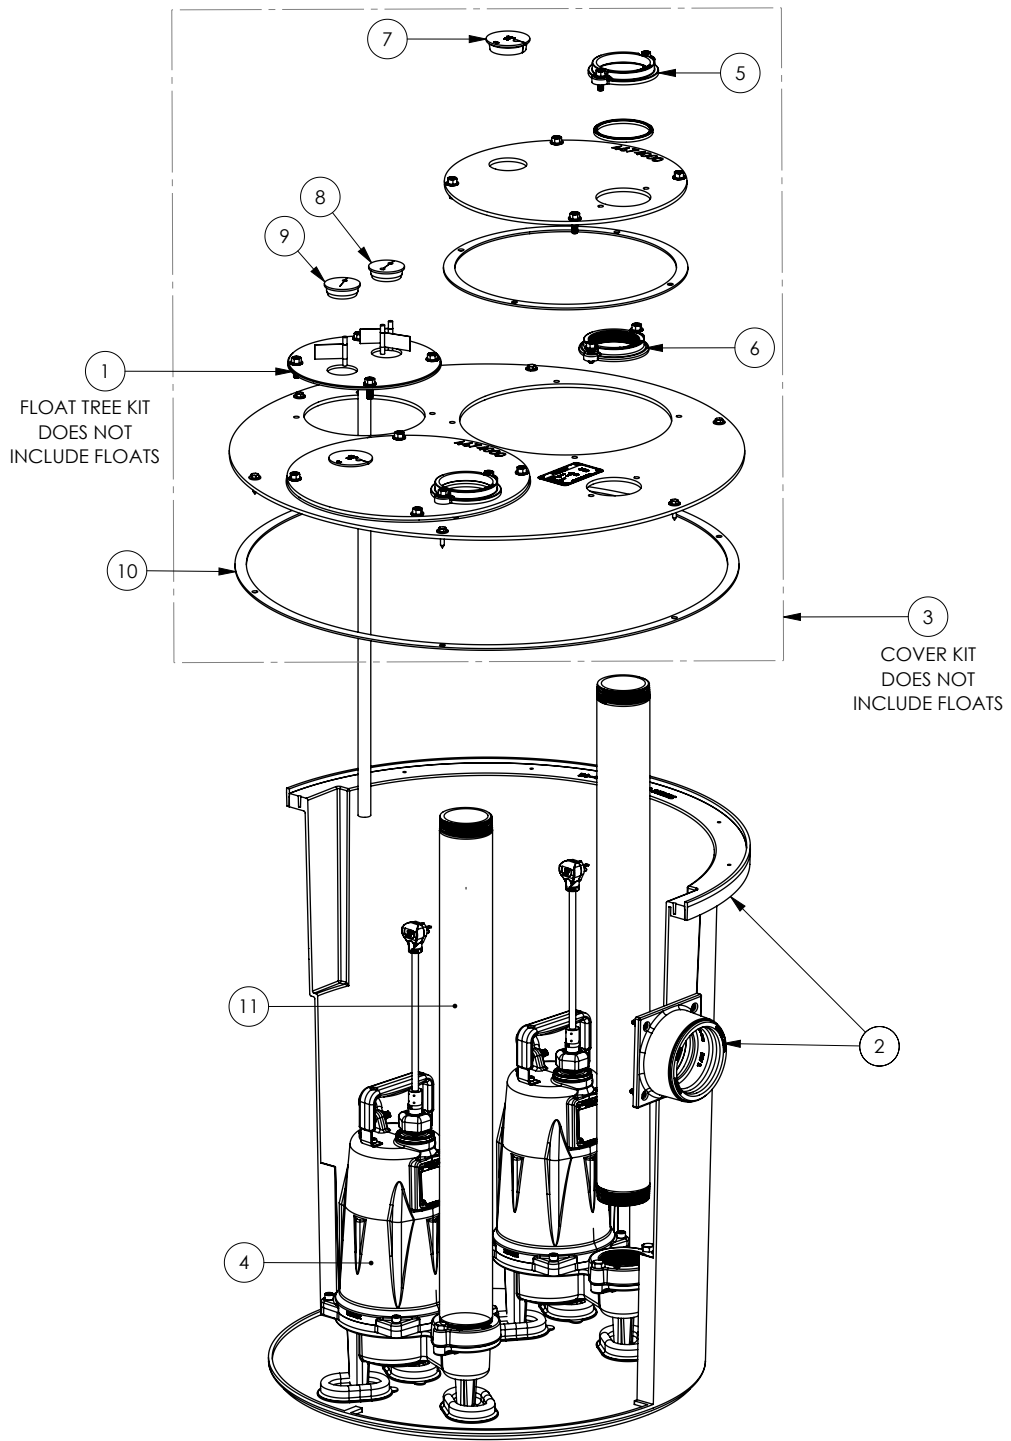

1103-LEH152M (C20)

1103-LEH152M (C20)

#	PART #	DESCRIPTION	QTY	Note
1	K001203	10" INSPECTION COVER WITH FLOAT TREE (FLOATS NOT INCLUDED)	1	
2	K003000	1100 TANK AND HUB ASSY (TOPP)	1	
3	K001201	1100 COVER KIT 3" DISCH 3" VENT	1	
4	LEH152M3-2	1.5HP SEWAGE PUMP 208-230V, 25' POWER CORD	2	
5	K001391	3" DISCHARGE FLANGE KIT	2	
6	K001392	3" VENT FLANGE KIT	1	
7	4508000	2 1/2" STOPPER - SINGLE 5/16" HOLE	2	
8	45480A0	SINGLE HOLE STOPPER	1	
9	45480B0	2" DOUBLE HOLE STOPPER	1	
10	4039RA0	GASKET TAPE 1/8"	1	
11	4067000	NIPPLE 3X36 SCH80 PVC	2	