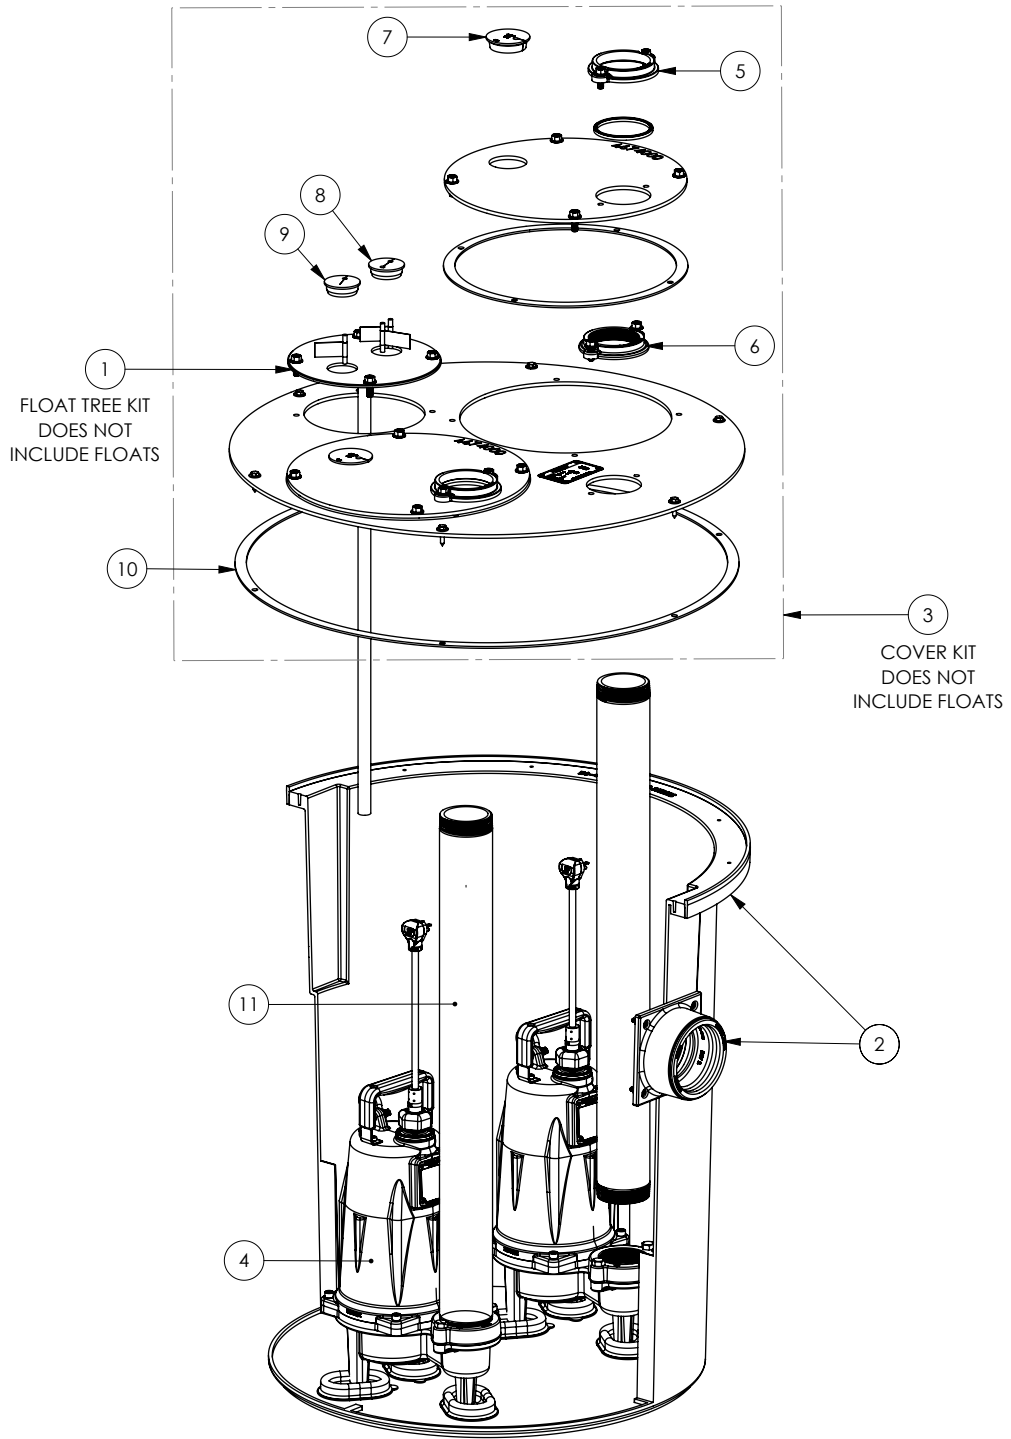

1103-LEH202M (C20)

## 1103-LEH202M (C20)

#	PART #	DESCRIPTION	QTY	Note
1	K001203	10" INSPECTION COVER WITH FLOAT TREE (FLOATS NOT INCLUDED)	1	
2	K003000	1100 TANK AND HUB ASSY (TOPP)	1	
3	K001201	1100 COVER KIT 3" DISCH 3" VENT	1	
4	LEH202M3-2	2 HP SEWAGE PUMP 230V, 25' POWER CORD	2	
5	K001391	3" DISCHARGE FLANGE KIT	2	
6	K001392	3" VENT FLANGE KIT	1	
7	4508000	2 1/2" STOPPER - SINGLE 5/16" HOLE	2	
8	45480A0	SINGLE HOLE STOPPER	1	
9	45480B0	2" DOUBLE HOLE STOPPER	1	
10	4039RA0	GASKET TAPE 1/8"	1	
11	4067000	NIPPLE 3X36 SCH80 PVC	2	