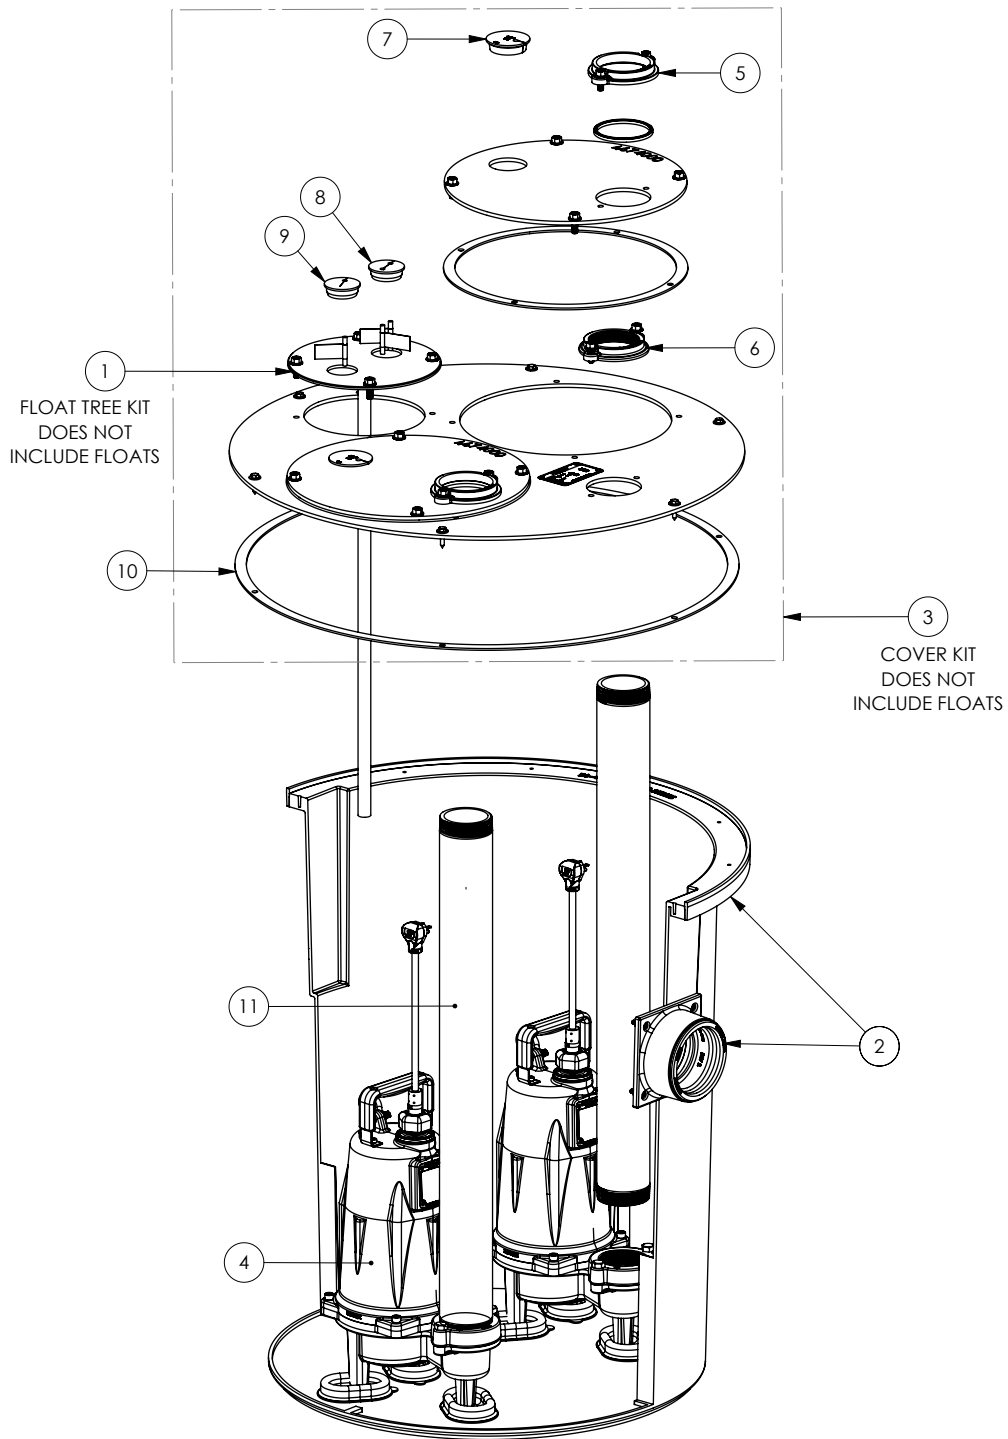

1103-LEH204M (C20)

1103-LEH204M (C20)

#	PART #	DESCRIPTION	QTY	Note
1	K001203	10" INSPECTION COVER WITH FLOAT TREE (FLOATS NOT INCLUDED)	1	
2	K003000	1100 TANK AND HUB ASSY (TOPP)	1	
3	K001201	1100 COVER KIT 3" DISCH 3" VENT	1	
4	LEH204M3-2	2 HP SEWAGE PUMP 440-480V, 25' POWER CORD	2	
5	K001391	3" DISCHARGE FLANGE KIT	2	
6	K001392	3" VENT FLANGE KIT	1	
7	4508000	2 1/2" STOPPER - SINGLE 5/16" HOLE	2	
8	45480A0	SINGLE HOLE STOPPER	1	
9	45480B0	2" DOUBLE HOLE STOPPER	1	
10	4039RA0	GASKET TAPE 1/8"	1	
11	4067000	NIPPLE 3X36 SCH80 PVC	2	