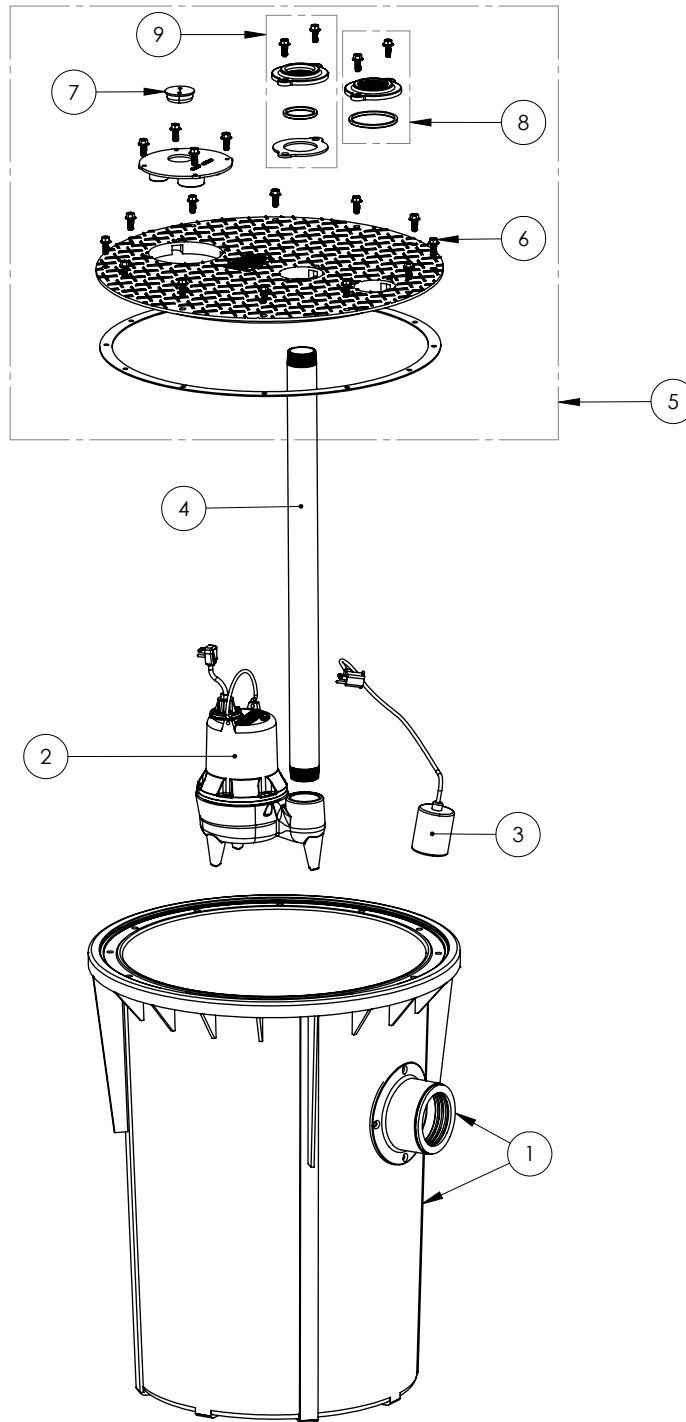

702/LE52A (B10)

702/LE52A (B10)

#	PART #	DESCRIPTION	QTY	Note
1	K001199	700 SERIES TANK AND CAST IRON HUB KIT	1	
2	LE52M	1/2 HP SEWAGE PUMP 230V, 10' POWER CORD	1	
3	K001019	61140A0 PUMP SWITCH, 10' 230V, INCLUDES MOUNTING HARDWARE	1	
4	4068000	NIPPLE 2x36 PVC SCH 80	1	
5	K001217	700 SERIES COVER ASSEMBLY	1	
6	1176000	SCREW FLANGE HEAD 3/8"-16	20	
7	45480B0	2" DOUBLE HOLE STOPPER	1	
8	K001390	2" VENT FLANGE KIT	1	
9	K001389	2" DISCHARGE FLANGE KIT	1	