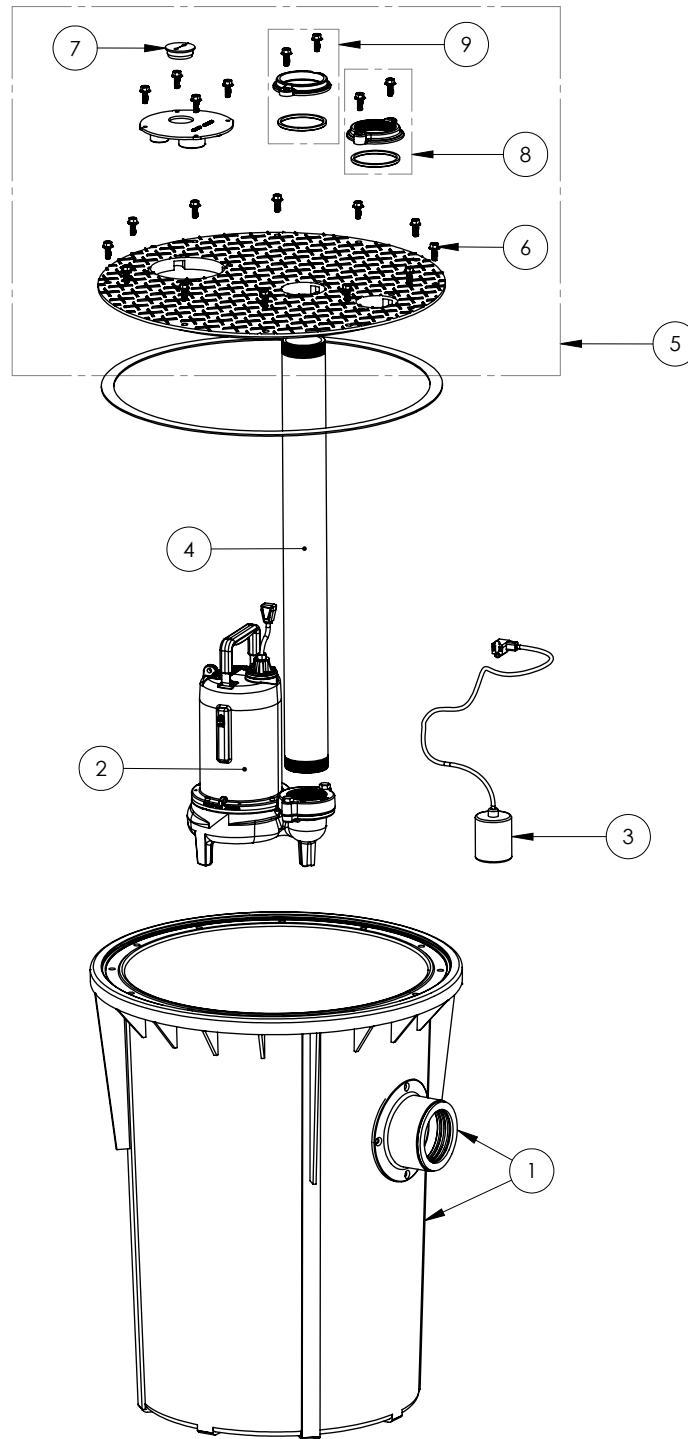

703/LE71A (B10)

## 703/LE71A (B10)

#	PART #	DESCRIPTION	QTY	Note
1	K001199	700 SERIES TANK AND CAST IRON HUB KIT	1	
2	LE71M3	3/4 HP SEWAGE PUMP 115V, 10' POWER CORD	1	
3	K001001	PUMP SWITCH KIT, INCLUDES MOUNTING HARDWARE	1	
4	4067000	NIPPLE 3X36 SCH80 PVC	1	
5	K001218	SMPLX COVER 3X3X24	1	
6	1176000	SCREW FLANGE HEAD 3/8"-16	20	
7	45480B0	2" DOUBLE HOLE STOPPER	1	
8	K001392	3" VENT FLANGE KIT	1	
9	K001391	3" DISCHARGE FLANGE KIT	1	