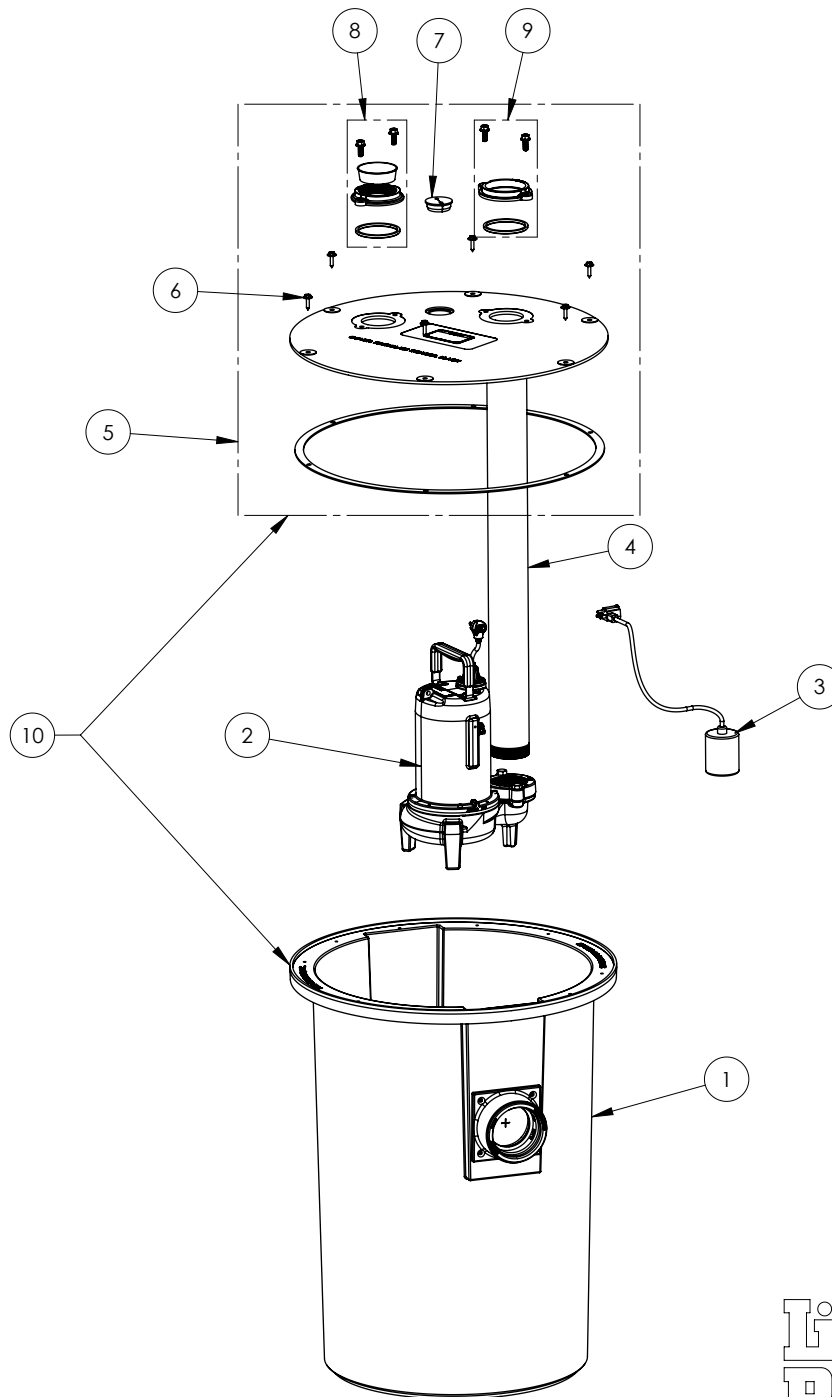

703/LE71A (C20)

Liberty  
Pumps®

## 703/LE71A (C20)

#	PART #	DESCRIPTION	QTY	Note
1	K001964	70 GAL TANK & HUB STRUCTURAL FOAM	1	
2	LE71A3	3/4 HP SEWAGE PUMP 115V, 10' POWER CORD	1	
3	K001001	PUMP SWITCH KIT, INCLUDES MOUNTING HARDWARE	1	
4	4067000	NIPPLE 3X36 SCH80 PVC	1	
5	K001263	COVER ASSY SMPLX 3X3X24	1	
6	5447000	SCREW 1/4" X 1.15" LONG LAG, WASHER HEAD	6	
7	45480B0	2" DOUBLE HOLE STOPPER	1	
8	K001392	3" VENT FLANGE KIT	1	
9	K001391	3" DISCHARGE FLANGE KIT	1	
10	K001963	703 BASIN CVR ASSY 3X3X24	1	