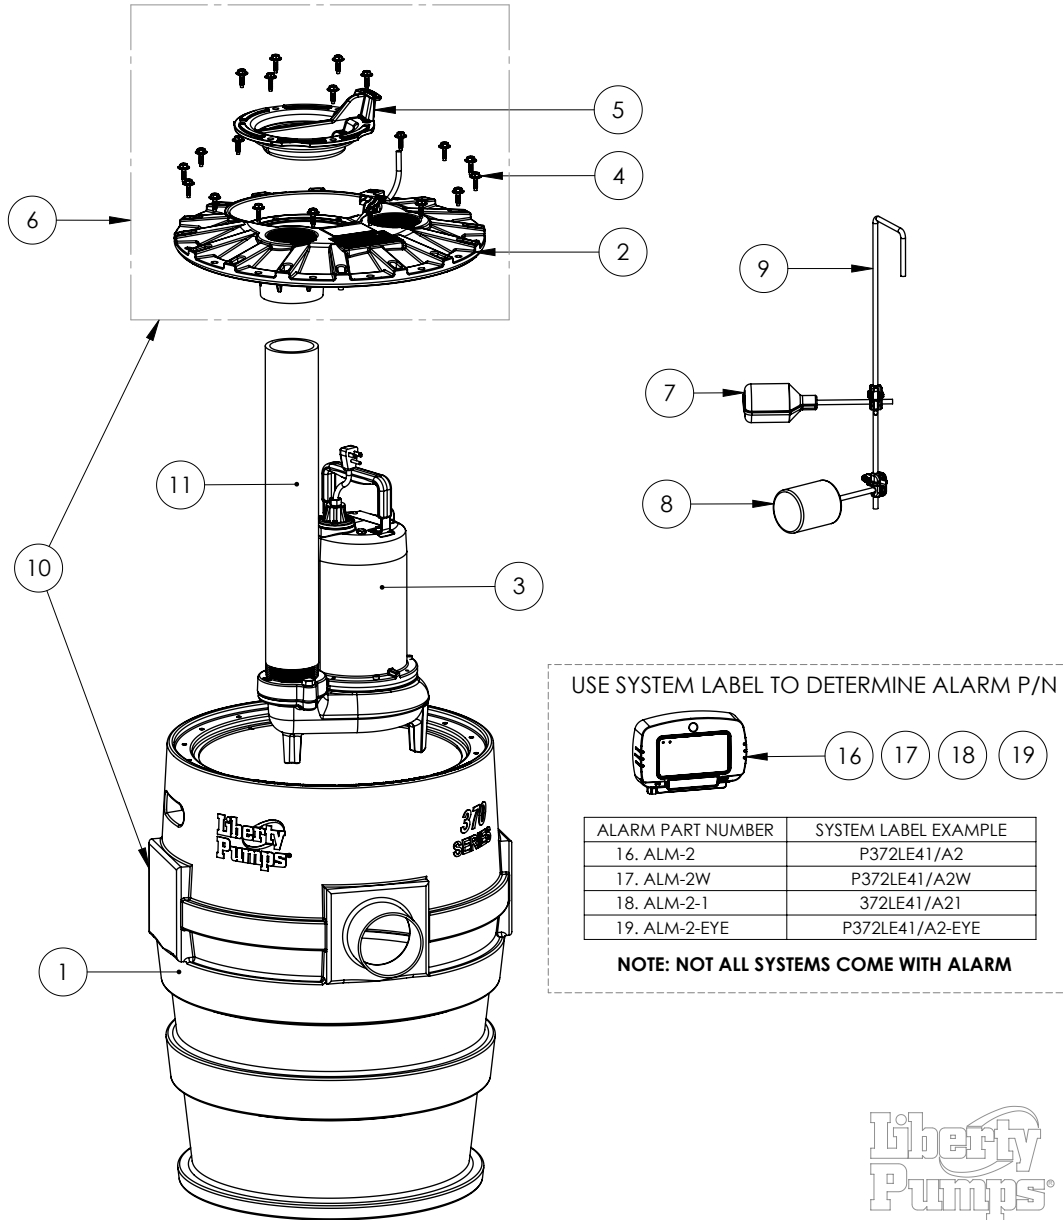

P373XLE71 (B94)

P373XLE71 (B94)

#	PART #	DESCRIPTION	QTY	Note
1	K001132	41 GALLON TANK	1	
2	50350B0	3X3 COVER, 16 BOLT	1	
3	LE71M3	3/4 HP SEWAGE PUMP 115V, 10' POWER CORD	1	
4	8155200	WASHER HEAD HEX SCREW	22	
5	K001233	INSPECTION COVER, INCLUDES MOUNTING SCREWS (6)	1	
6	K001125	P370XL TANK & 3X3 COVER ASSEMBLY, 16 BOLT	1	
7	Pro Series Alarm switch (B94)	REPLACEMENT SWITCH BASED ON SYSTEM LABEL	1	[1]
8	K001054	61130A0 PUMP SWITCH, 10' 115V	1	
9	K001123	QUICKTREE KIT, ROD & CLAMPS ONLY	1	
10	K001125	P370XL TANK & 3X3 COVER ASSEMBLY, 16 BOLT	1	
11	40660A0	3" SCH80 PVC PIPE FOR 30" TANKS, 23-3/8" LONG	1	
16	ALM-2	ALARM 115V SWT-ACTV 20'	1	
17	ALM-2W	115V ALARM, WEATHERPROOF	1	
18	ALM-2-1	ALARM 115V 10FT CORD	1	
19	ALM-2-EYE	ALARM 115V SWT-ACTV 20' NIGHTEYE	1	
20	K001134	FLOAT SWITCH, 20FT CORD, INCLUDES 1 SWITCH PER KIT	1	
21	K001566	KIT, SWITCH PILOT DUTY, 10' 3-PIN	1	
22	K001569	KIT, SWITCH PILOT DUTY, 20' 3-PIN	1	

PART NOTES:

- [1] - **NOTE**
- ALARM SWITCH KITS
- For /A2 Suffix of model number use Part No. K001569
- For /A21 Suffix of model number use Part No. K001566
- For /A2W Suffix of model number use Part No. K001134
- For /A2-EYE Suffix of model number use Part No. K001569