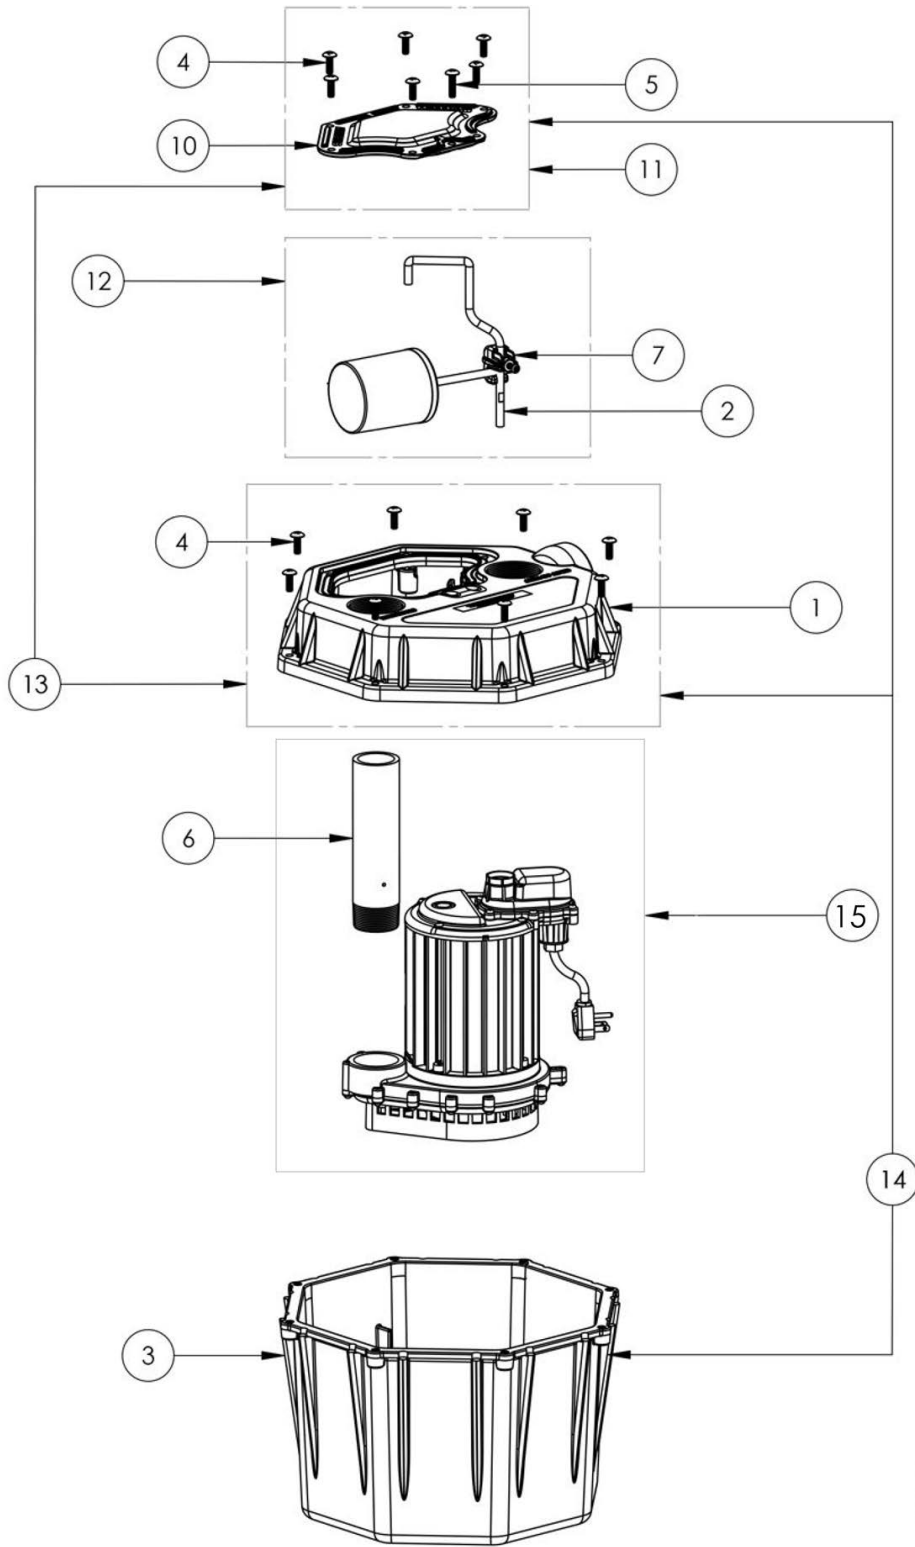

404L

# 404L (B37)

**404L****404L (B37)**

#	PART #	DESCRIPTION	QTY	Note
1	53230CG	404L COVER 2" INLET 2" VENT 2" DISCHARGE	1	
2	5360000	404/405 QUICK TREE FLOAT ROD	1	
3	K001153	404 TANK	1	
4	8156000	TRUSS HD, 1/4-20X3/4 18-8 SCREW	14	
5	8157000	TRUSS HD 1/4-20 X 1 18-8 SCREW	1	
6	40500A0	TOE NIPPLE PVC SCH 80 7.125 IN	1	
7	5045000	FLOAT SUPPORT CLAMP 10-24	1	
10	532400B	ACCESS COVER	1	[1]
11	K001151	ACCESS COVER KIT, INCLUDES HARDWARE	1	
12	K001155	SWITCH TREE KIT	1	
13	K001167	COVER KIT, INCLUDES ACCESS COVER AND HARDWARE	1	
14	K001188	TANK, COVER, ACCESS COVER AND HARDWARE	1	
15	404P	PUMP, DOES NOT INCLUDE DISCHARGE PIPE	1	[2]

**PART NOTES:**

- [1] - Part requires factory authorized service. Contact Liberty Pumps at 1-800-543-2550
- [2] - [click here for 404P pump assembly](#)  
[click here for 404P pump assembly](#)