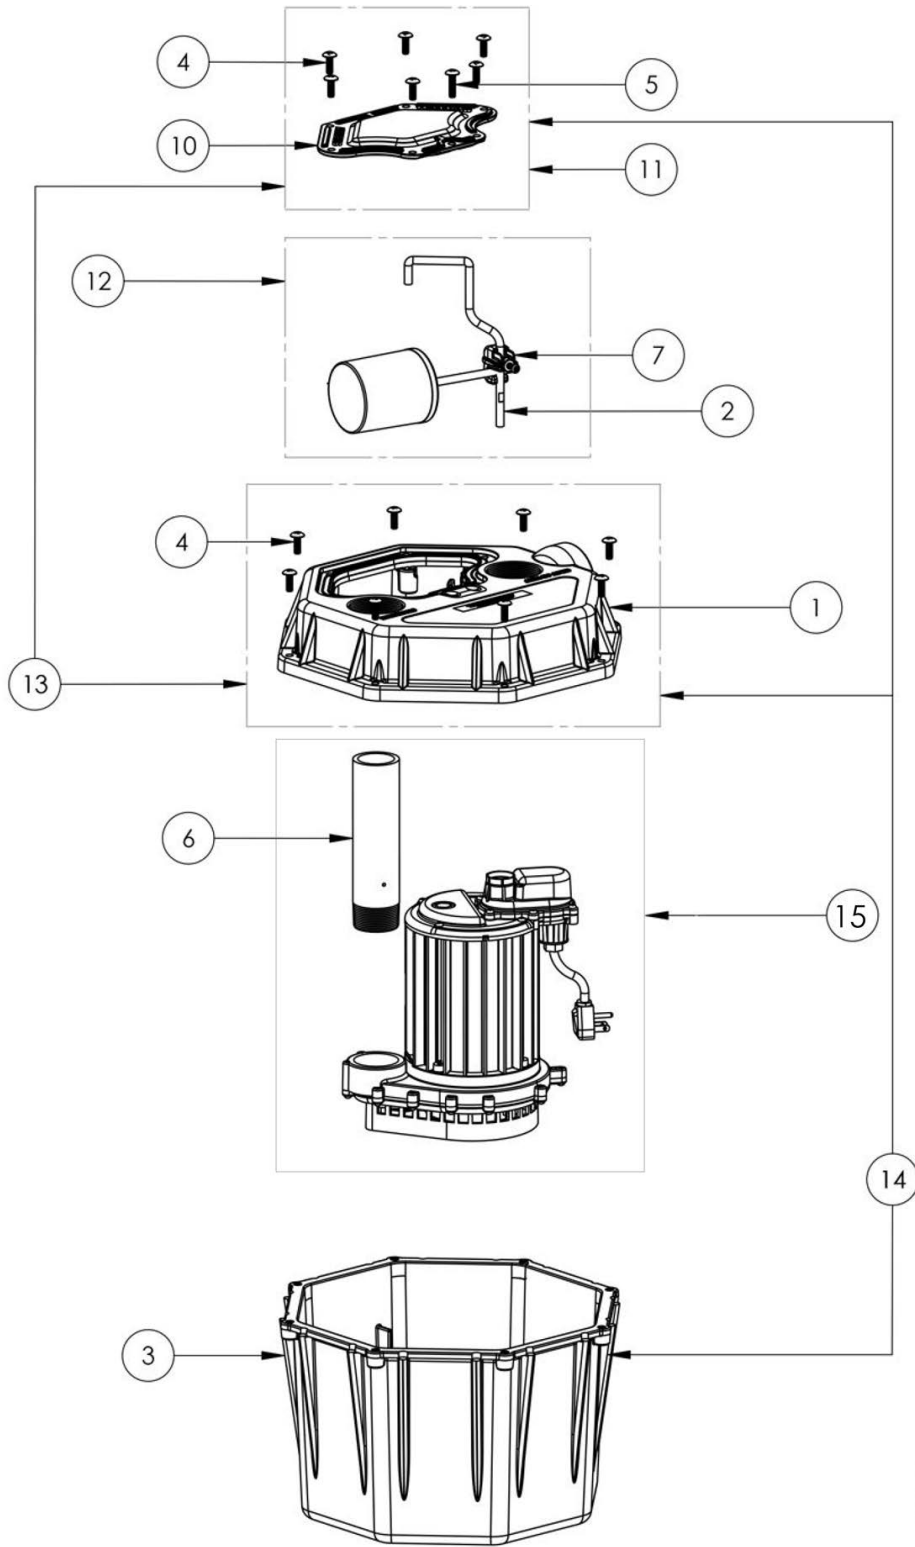

404L

404L (B51)

404L**404L (B51)**

#	PART #	DESCRIPTION	QTY	Note
1	53230CG	404L COVER 2" INLET 2" VENT 2" DISCHARGE	1	
2	5360000	404/405 QUICK TREE FLOAT ROD	1	
3	K001153	404 TANK	1	
4	8156000	TRUSS HD, 1/4-20X3/4 18-8 SCREW	14	
5	8157000	TRUSS HD 1/4-20 X 1 18-8 SCREW	1	
6	40500A0	TOE NIPPLE PVC SCH 80 7.125 IN	1	
7	5045000	FLOAT SUPPORT CLAMP 10-24	1	
10	532400B	ACCESS COVER	1	[1]
11	K001151	ACCESS COVER KIT, INCLUDES HARDWARE	1	
12	K001155	SWITCH TREE KIT	1	
13	K001167	COVER KIT, INCLUDES ACCESS COVER AND HARDWARE	1	
14	K001188	TANK, COVER, ACCESS COVER AND HARDWARE	1	
15	404P	PUMP, DOES NOT INCLUDE DISCHARGE PIPE	1	[2]

PART NOTES:

- [1] - Part requires factory authorized service. Contact Liberty Pumps at 1-800-543-2550
- [2] - [click here for 404P pump assembly](#)
[click here for 404P pump assembly](#)