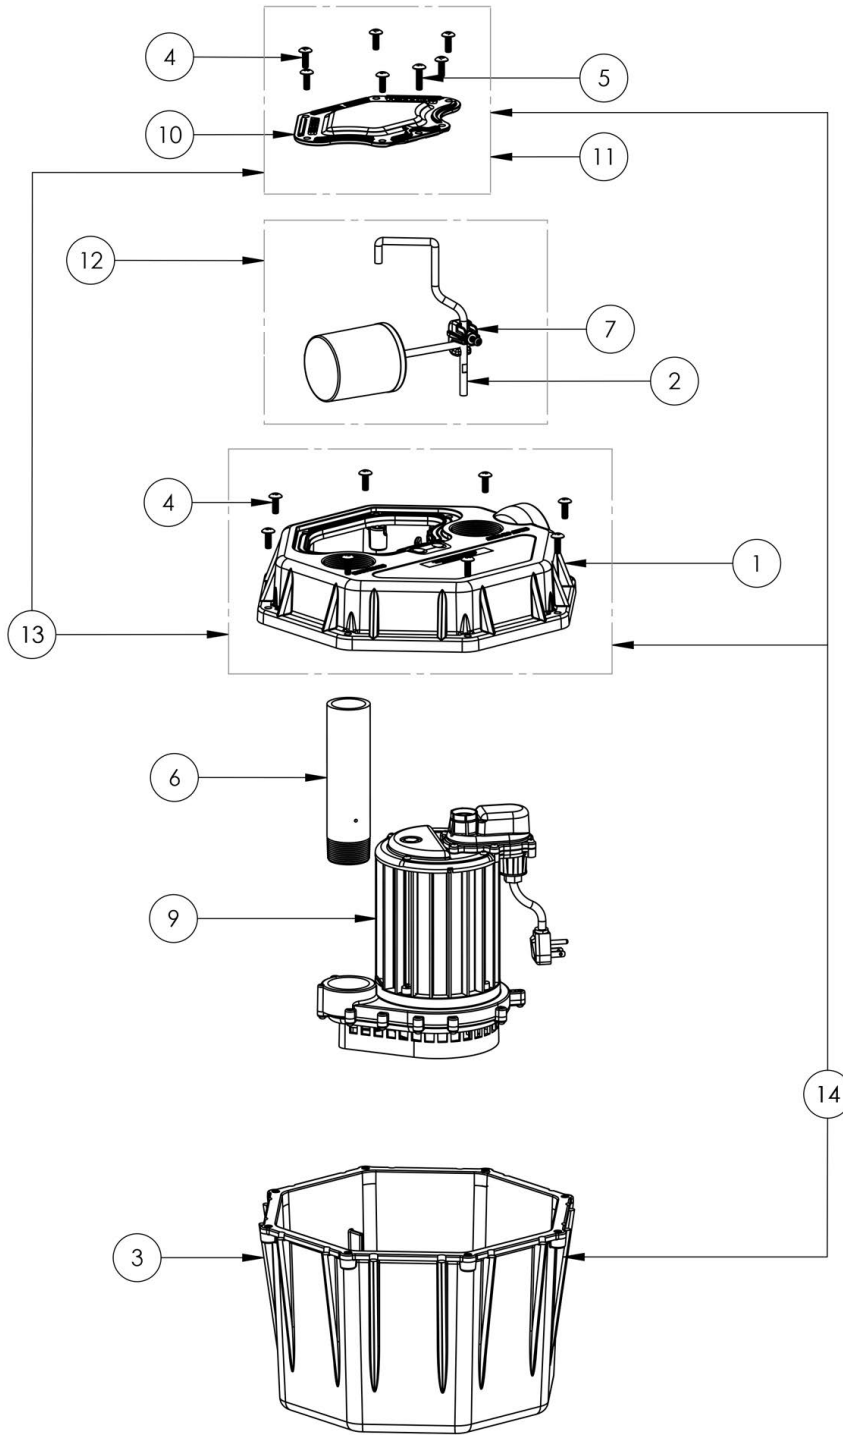

404L

404L (B59)

Liberty
Pumps

404L**404L (B59)**

#	PART #	DESCRIPTION	QTY	Note
1	53230CG	404L COVER 2" INLET 2" VENT 2" DISCHARGE	1	
2	5360000	404/405 QUICK TREE FLOAT ROD	1	
3	K001153	404 TANK	1	
4	8156000	TRUSS HD, 1/4-20X3/4 18-8 SCREW	14	
5	8157000	TRUSS HD 1/4-20 X 1 18-8 SCREW	1	
6	40500A0	TOE NIPPLE PVC SCH 80 7.125 IN	1	
7	5045000	FLOAT SUPPORT CLAMP 10-24	1	
9	404P	PUMP, DOES NOT INCLUDE DISCHARGE PIPE	1	[1]
10	532400B	ACCESS COVER	1	[2]
11	K001151	ACCESS COVER KIT, INCLUDES HARDWARE	1	
12	K001155	SWITCH TREE KIT	1	
13	K001167	COVER KIT, INCLUDES ACCESS COVER AND HARDWARE	1	
14	K001188	TANK, COVER, ACCESS COVER AND HARDWARE	1	

PART NOTES:

- [1] - [click here for 404P pump assembly](#)
[click here for 404P pump assembly](#)
- [2] - Part requires factory authorized service. Contact Liberty Pumps at 1-800-543-2550