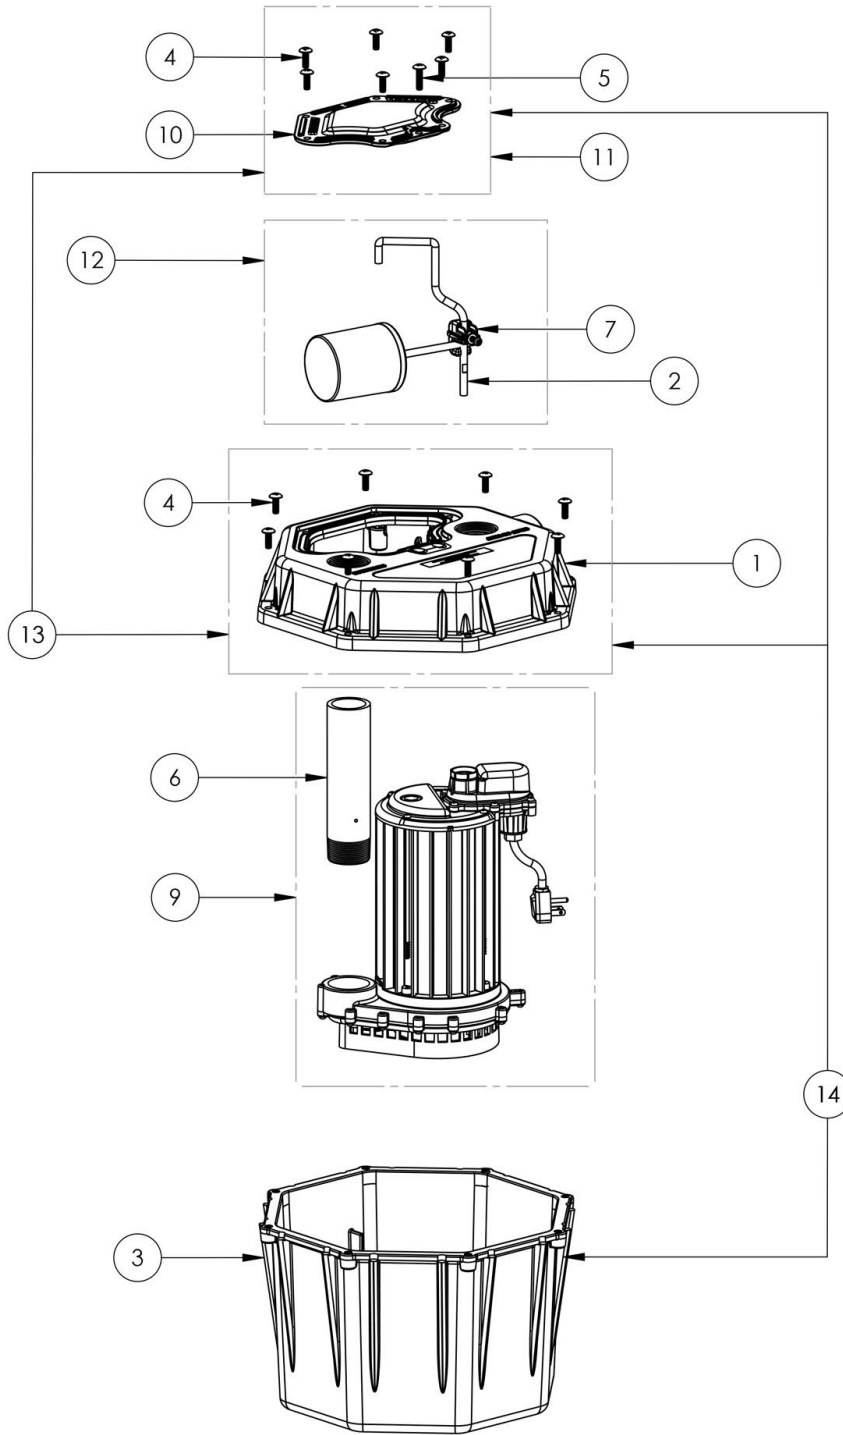

404 (B35)

## 404 (B35)

#	PART #	DESCRIPTION	QTY	Note
1	53230AG	404 COVER 1.5" INLET, 1.5" VENT, 1.5" DISCHARGE	1	
2	5360000	404/405 QUICK TREE FLOAT ROD	1	
3	K001153	404 TANK	1	
4	8156000	TRUSS HD, 1/4-20X3/4 18-8 SCREW	14	
5	8157000	TRUSS HD 1/4-20 X 1 18-8 SCREW	1	
6	40500A0	TOE NIPPLE PVC SCH 80 7.125 IN	1	
7	5045000	FLOAT SUPPORT CLAMP 10-24	1	
9	404P	PUMP, DOES NOT INCLUDE DISCHARGE PIPE	1	[1]
10	532400B	ACCESS COVER	1	[2]
11	K001151	ACCESS COVER KIT, INCLUDES HARDWARE	1	
12	K001155	SWITCH TREE KIT	1	
13	K001152	COVER KIT, INCLUDES ACCESS COVER AND HARDWARE	1	
14	K001187	TANK, COVER, ACCESS COVER, HARDWARE	1	

**PART NOTES:**

- [1] - [click here for 404P pump assembly](#)  
[click here for 404P pump assembly](#)
- [2] - Part requires factory authorized service. Contact Liberty Pumps at 1-800-543-2550