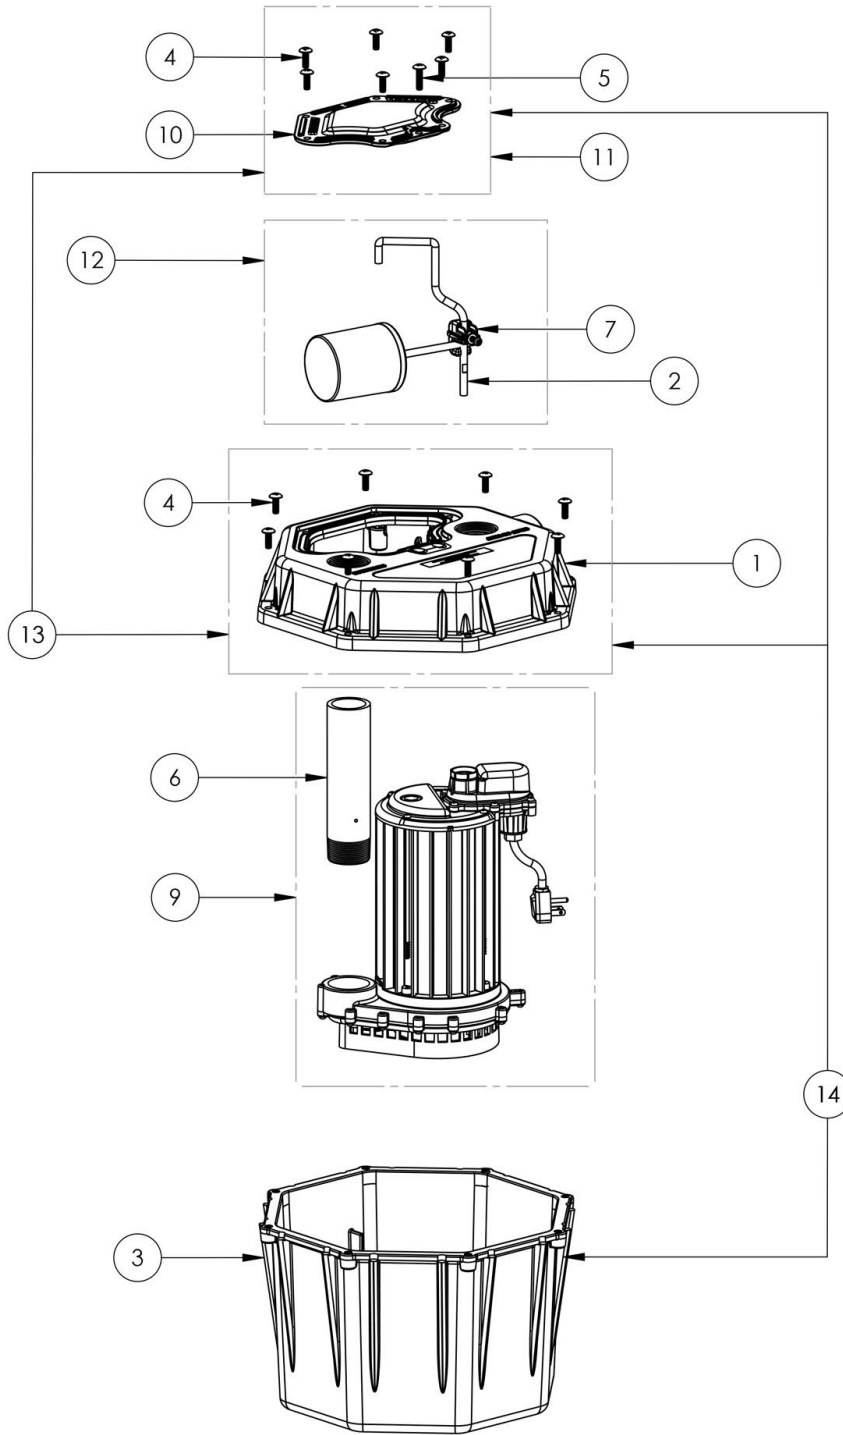

404 (B37)

## 404 (B37)

#	PART #	DESCRIPTION	QTY	Note
1	53230AG	404 COVER 1.5" INLET, 1.5" VENT, 1.5" DISCHARGE	1	
2	5360000	404/405 QUICK TREE FLOAT ROD	1	
3	K001153	404 TANK	1	
4	8156000	TRUSS HD, 1/4-20X3/4 18-8 SCREW	14	
5	8157000	TRUSS HD 1/4-20 X 1 18-8 SCREW	1	
6	40500A0	TOE NIPPLE PVC SCH 80 7.125 IN	1	
7	5045000	FLOAT SUPPORT CLAMP 10-24	1	
9	404P	PUMP, DOES NOT INCLUDE DISCHARGE PIPE	1	[1]
10	532400B	ACCESS COVER	1	[2]
11	K001151	ACCESS COVER KIT, INCLUDES HARDWARE	1	
12	K001155	SWITCH TREE KIT	1	
13	K001152	COVER KIT, INCLUDES ACCESS COVER AND HARDWARE	1	
14	K001187	TANK, COVER, ACCESS COVER, HARDWARE	1	

**PART NOTES:**

- [1] - [click here for 404P pump assembly](#)  
[click here for 404P pump assembly](#)
- [2] - Part requires factory authorized service. Contact Liberty Pumps at 1-800-543-2550